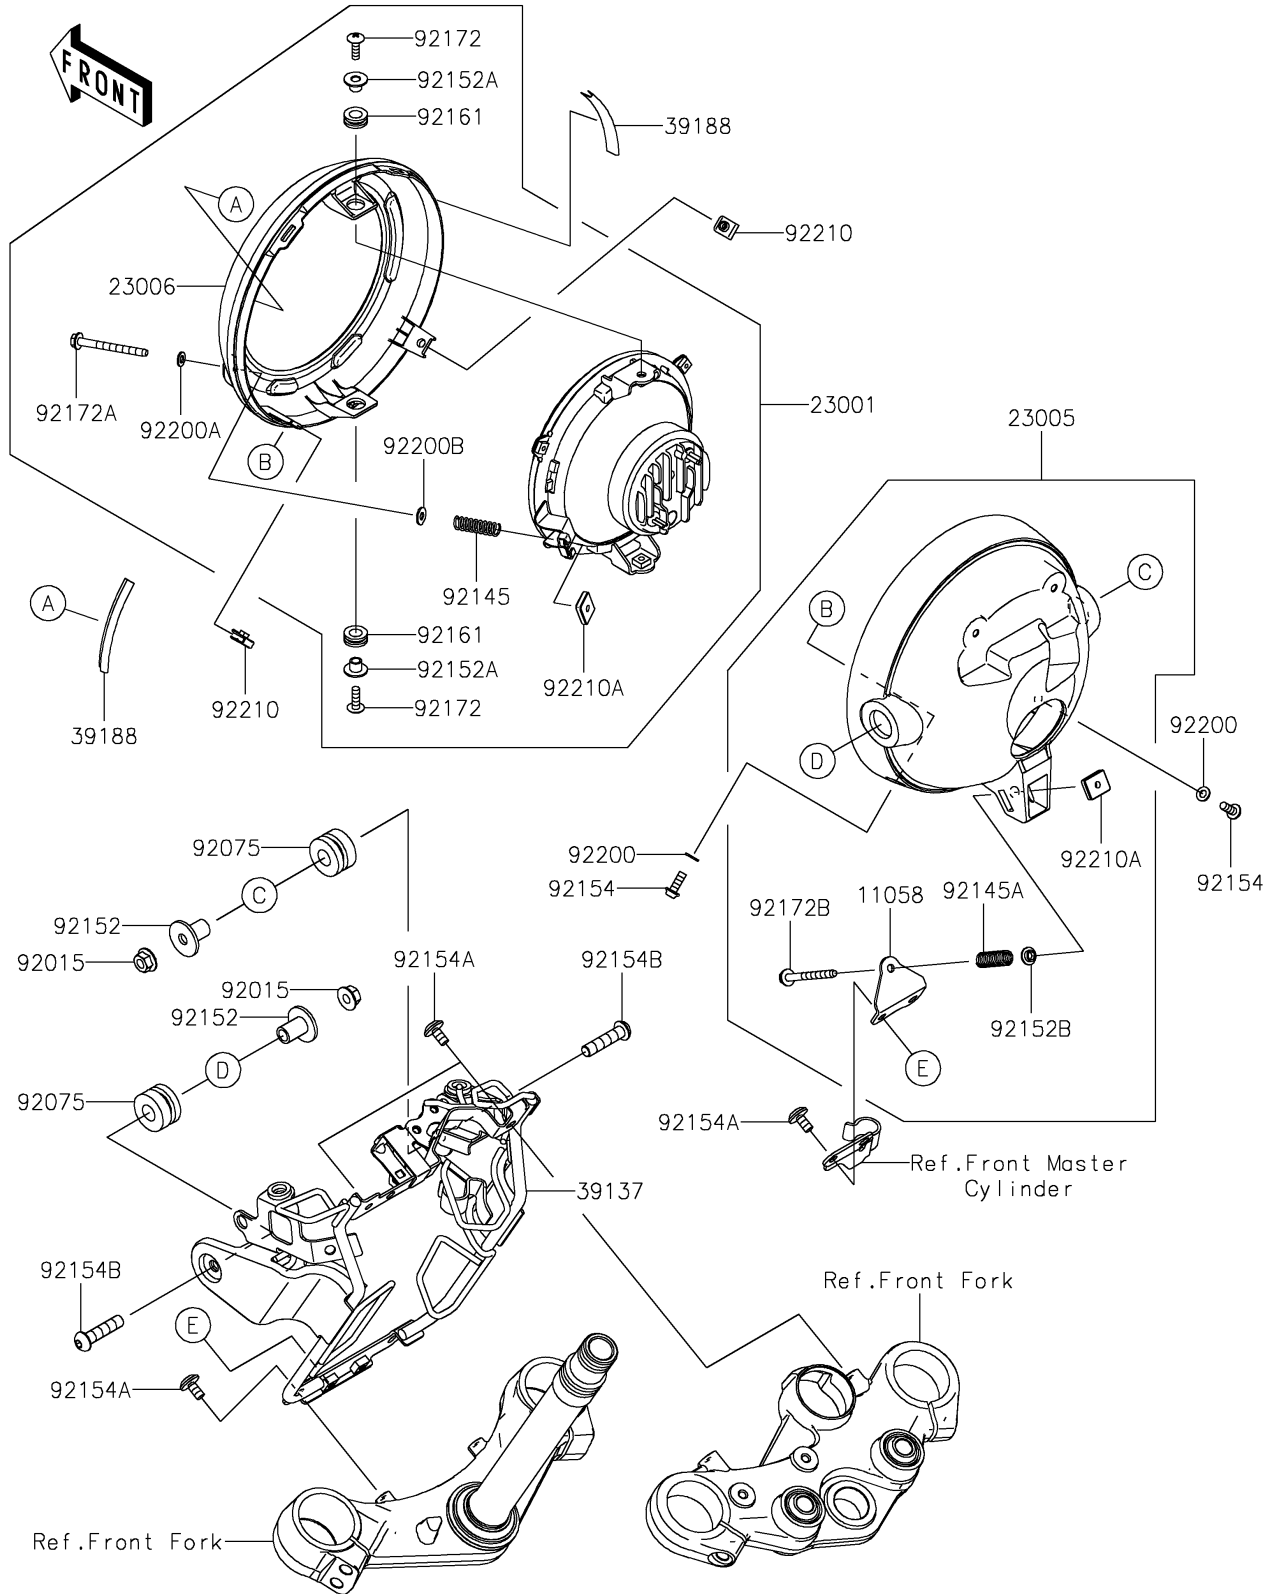

2024 ELIMINATOR® PARTS DIAGRAM

Headlight(s)

F2710

2024 ELIMINATOR® PARTS LIST

Headlight(s)

ITEM NAME	PART NUMBER	QUANTITY
BRACKET,HEAD LAMP BODY (Ref # 11058)	11058-0255	1
LAMP-ASSY-HEAD,LED (Ref # 23001)	23001-0073	1
BODY-COMP-HEAD LAMP (Ref # 23005)	23005-0317	1
RIM-LAMP (Ref # 23006)	23006-0027	1
STAY-COMP (Ref # 39137)	39137-0745	1
TAPE,70X15 (Ref # 39188)	39188-0597	2
NUT,FLANGED,8MM (Ref # 92015)	92015-1014	2
DAMPER (Ref # 92075)	92075-1736	2
SPRING (Ref # 92145)	92145-1990	1
SPRING (Ref # 92145A)	92145-2279	1
COLLAR,8X12X20.3 (Ref # 92152)	92152-2433	2
COLLAR (Ref # 92152A)	92152-2785	2
COLLAR (Ref # 92152B)	92152-2940	1
BOLT,SOCKET,5X16 (Ref # 92154)	92154-1701	2
BOLT,SOCKET,6X12 (Ref # 92154A)	92154-2706	6
BOLT,SOCKET,8X35 (Ref # 92154B)	92154-7063	2
DAMPER (Ref # 92161)	92161-2376	2
SCREW,PAN-CROSS,5X15 (Ref # 92172)	92172-1407	2
SCREW,FLANGED,5X52 (Ref # 92172A)	92172-1409	1
SCREW,FLANGED,5X52 (Ref # 92172B)	92172-1461	1
WASHER,5.2X10X1 (Ref # 92200)	92200-2286	2
WASHER,5.2X10X1 (Ref # 92200A)	92200-2435	1
WASHER,5.2X12X1 (Ref # 92200B)	92200-2436	1
NUT (Ref # 92210)	92210-0571	2
NUT (Ref # 92210A)	92210-1850	2