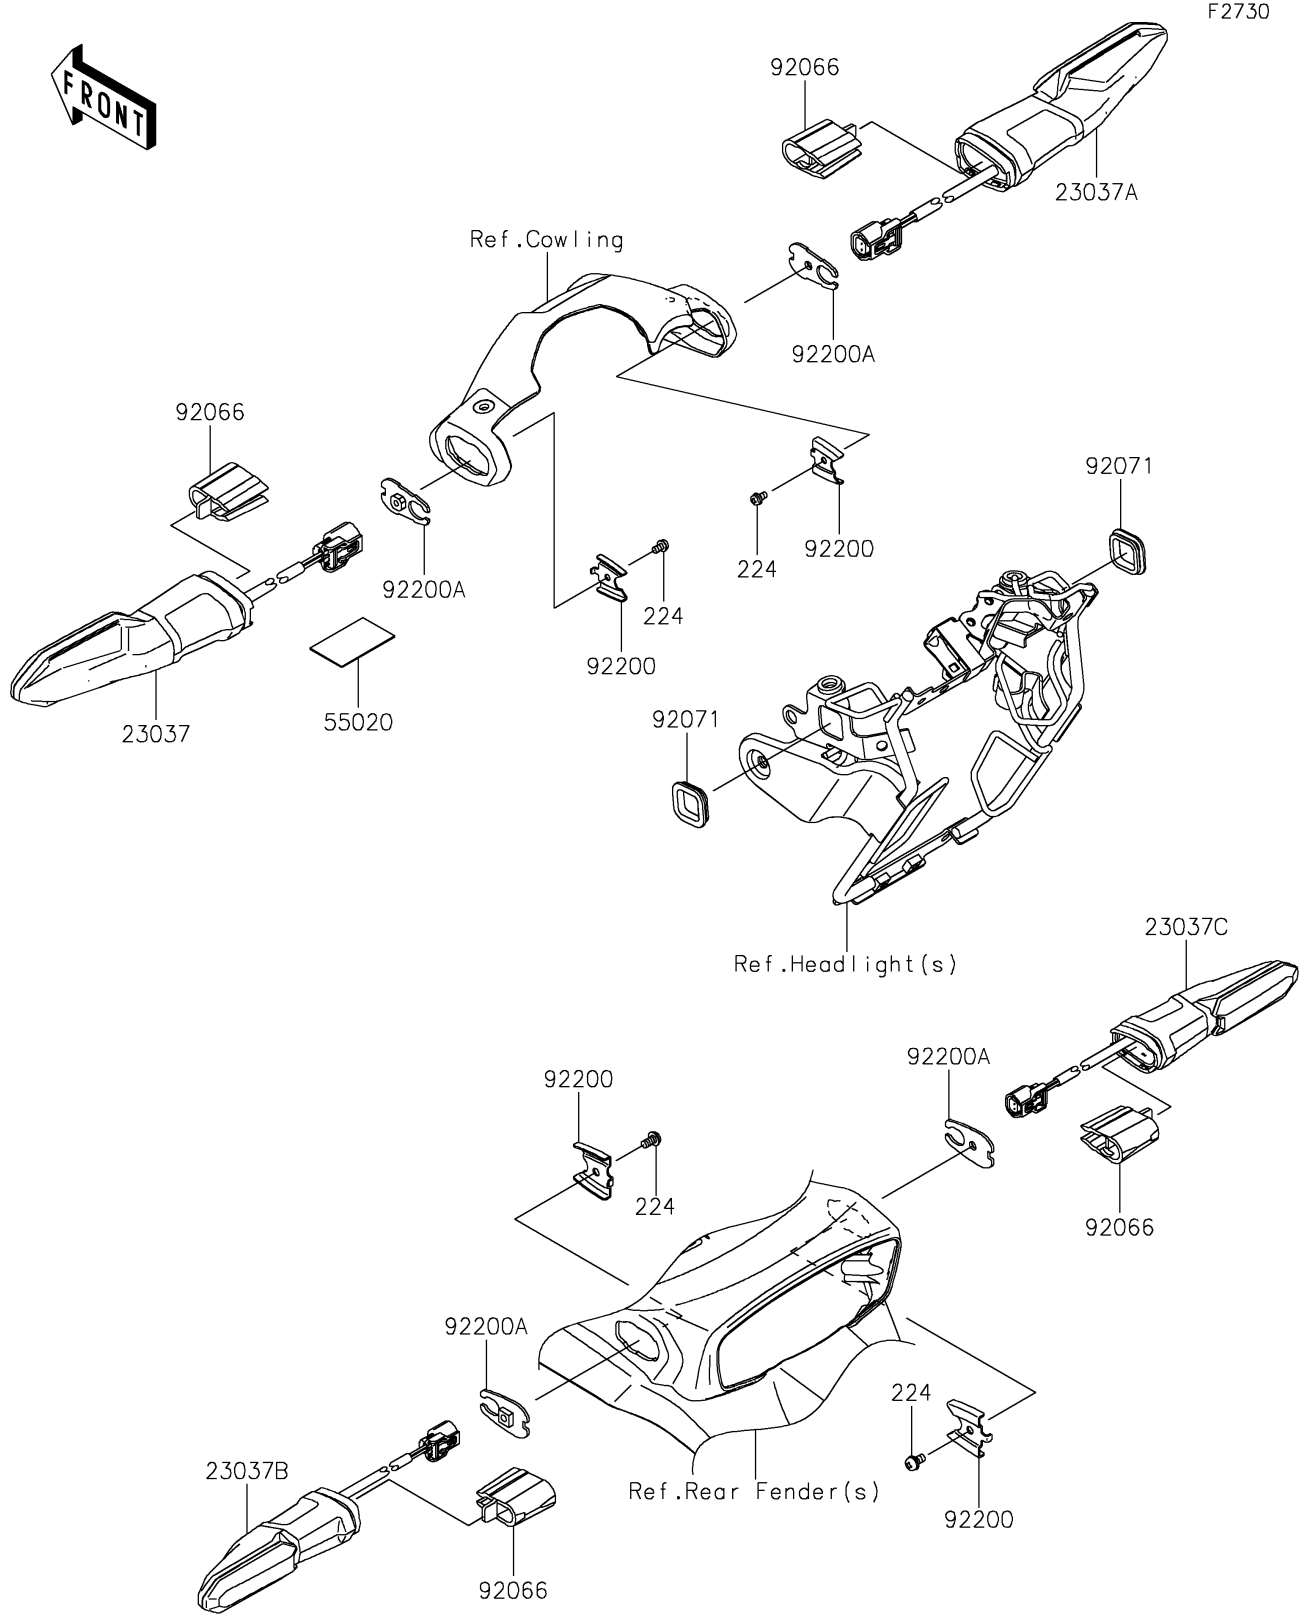

# 2025 Eliminator PARTS DIAGRAM

Turn Signals

## 2025 Eliminator PARTS LIST

### Turn Signals

ITEM NAME	PART NUMBER	QUANTITY
LAMP-ASSY-SIGNAL,LED,LH,FR (Ref # 23037)	23037-0527	1
LAMP-ASSY-SIGNAL,LED,RH,FR (Ref # 23037A)	23037-0528	1
LAMP-ASSY-SIGNAL,LED,RR,LH (Ref # 23037B)	23037-0549	1
LAMP-ASSY-SIGNAL,LED,RR,RH (Ref # 23037C)	23037-0550	1
GUARD,50X30 (Ref # 55020)	55020-2334	1
PLUG,SIGNAL LAMP (Ref # 92066)	92066-0919	4
GROMMET (Ref # 92071)	92071-0819	2
WASHER (Ref # 92200)	92200-0855	4
WASHER,SIGNAL LAMP (Ref # 92200A)	92200-2294	4
SCREW-PAN-WP-CROS,4X8 (Ref # 224)	224AB0408	4