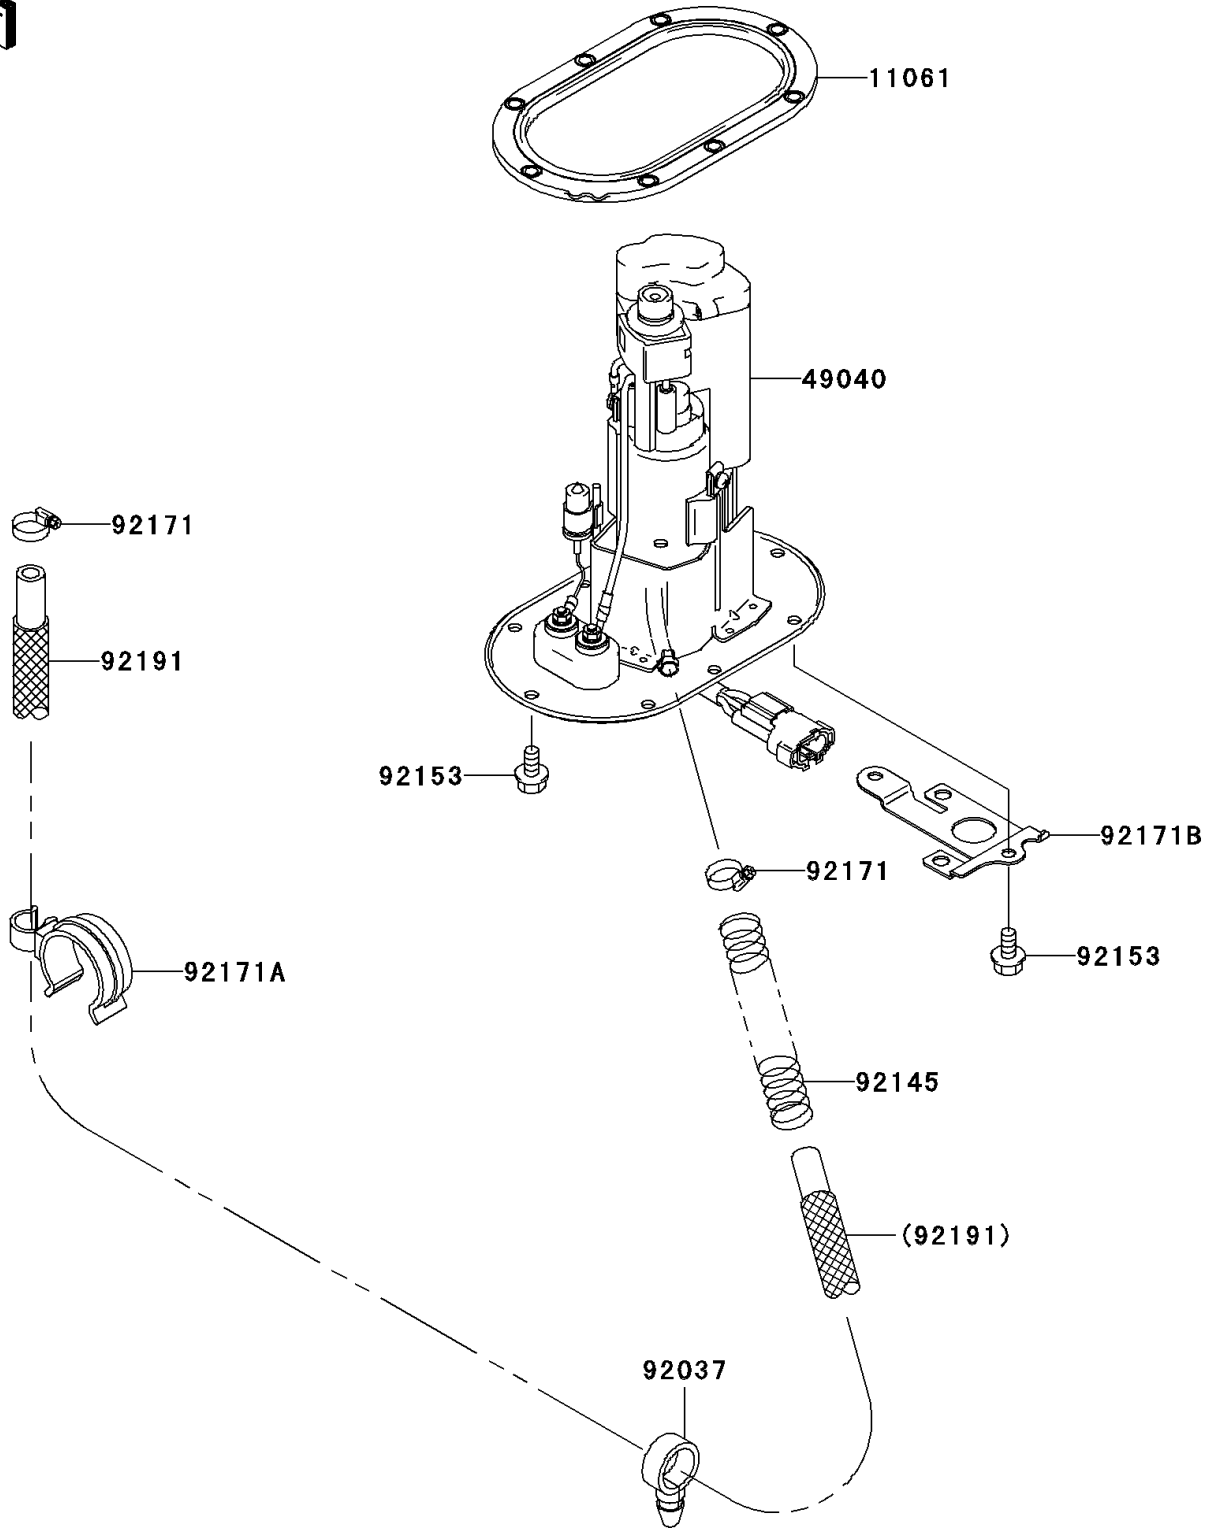

# 2003 Ninja® ZX™-12R PARTS DIAGRAM

Fuel Pump

E1520

## 2003 Ninja® ZX™ -12R PARTS LIST

### Fuel Pump

ITEM NAME	PART NUMBER	QUANTITY
GASKET,FUEL PUMP (Ref # 11061)	11061-1109	1
PUMP-FUEL (Ref # 49040)	49040-1077	1
CLAMP,HOSE (Ref # 92037)	92037-1827	1
SPRING,PUMP TUBE (Ref # 92145)	92145-1415	1
BOLT,5X13 (Ref # 92153)	92153-1175	8
CLAMP (Ref # 92171)	92171-1274	2
CLAMP (Ref # 92171A)	92171-1276	1
CLAMP,FUEL PUMP (Ref # 92171B)	92171-1506	1
TUBE,L=930 (Ref # 92191)	92191-1690	1