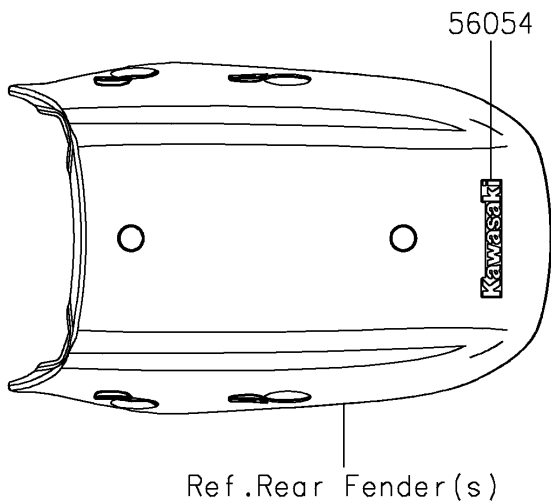

# 2025 Eliminator PARTS DIAGRAM

Decals(Khaki)(CSFNN/GSFNL)

F2861C

## 2025 Eliminator PARTS LIST

Decals(Khaki)(CSFNN/GSFNL)

ITEM NAME	PART NUMBER	QUANTITY
MARK,RR FENDER,KAWASAKI (Ref # 56054)	56054-3973	1
MARK,FUEL TANK,ELIMINATOR (Ref # 56054A)	56054-4174	2