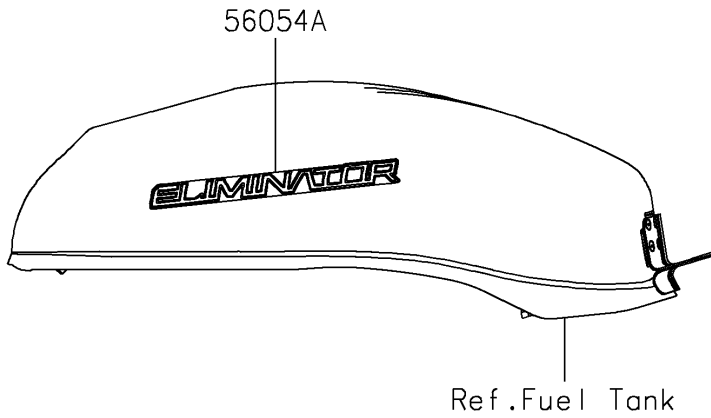

# 2025 Eliminator PARTS DIAGRAM

Decals(Khaki)(CSFNN/GSFNL)

F2861C

## 2025 Eliminator PARTS LIST

Decals(Khaki)(CSFNN/GSFNL)

ITEM NAME	PART NUMBER	QUANTITY
MARK,RR FENDER,KAWASAKI (Ref # 56054)	56054-3973	1
MARK,FUEL TANK,ELIMINATOR (Ref # 56054A)	56054-4174	2