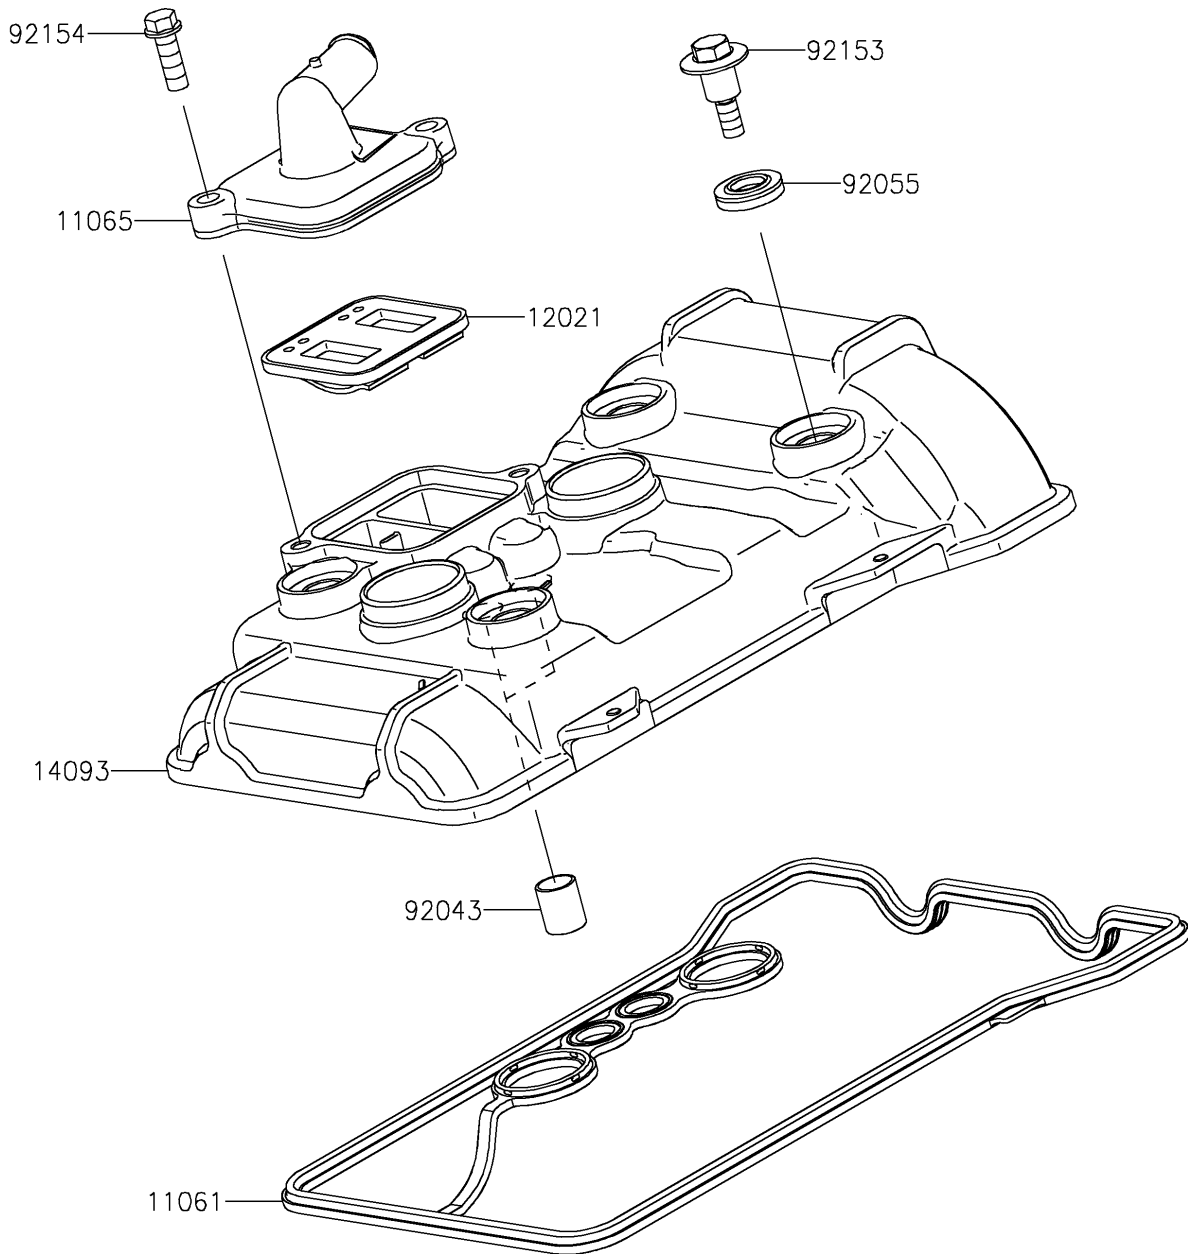

# 2024 ELIMINATOR® SE ABS PARTS DIAGRAM

Cylinder Head Cover

E1112

## 2024 ELIMINATOR® SE ABS PARTS LIST

### Cylinder Head Cover

ITEM NAME	PART NUMBER	QUANTITY
GASKET,CYLINDER HEAD COVER (Ref # 11061)	11061-1337	1
CAP,HEAD (Ref # 11065)	11065-1311	1
VALVE-ASSY-REED (Ref # 12021)	12021-0708	1
COVER,CYLINDER HEAD (Ref # 14093)	14093-1281	1
PIN,10.1X12X14 (Ref # 92043)	92043-4009	2
RING-O (Ref # 92055)	92055-0143	4
BOLT,HEAD COVER (Ref # 92153)	92153-0793	4
BOLT,FLANGED,6X18 (Ref # 92154)	92154-1775	2