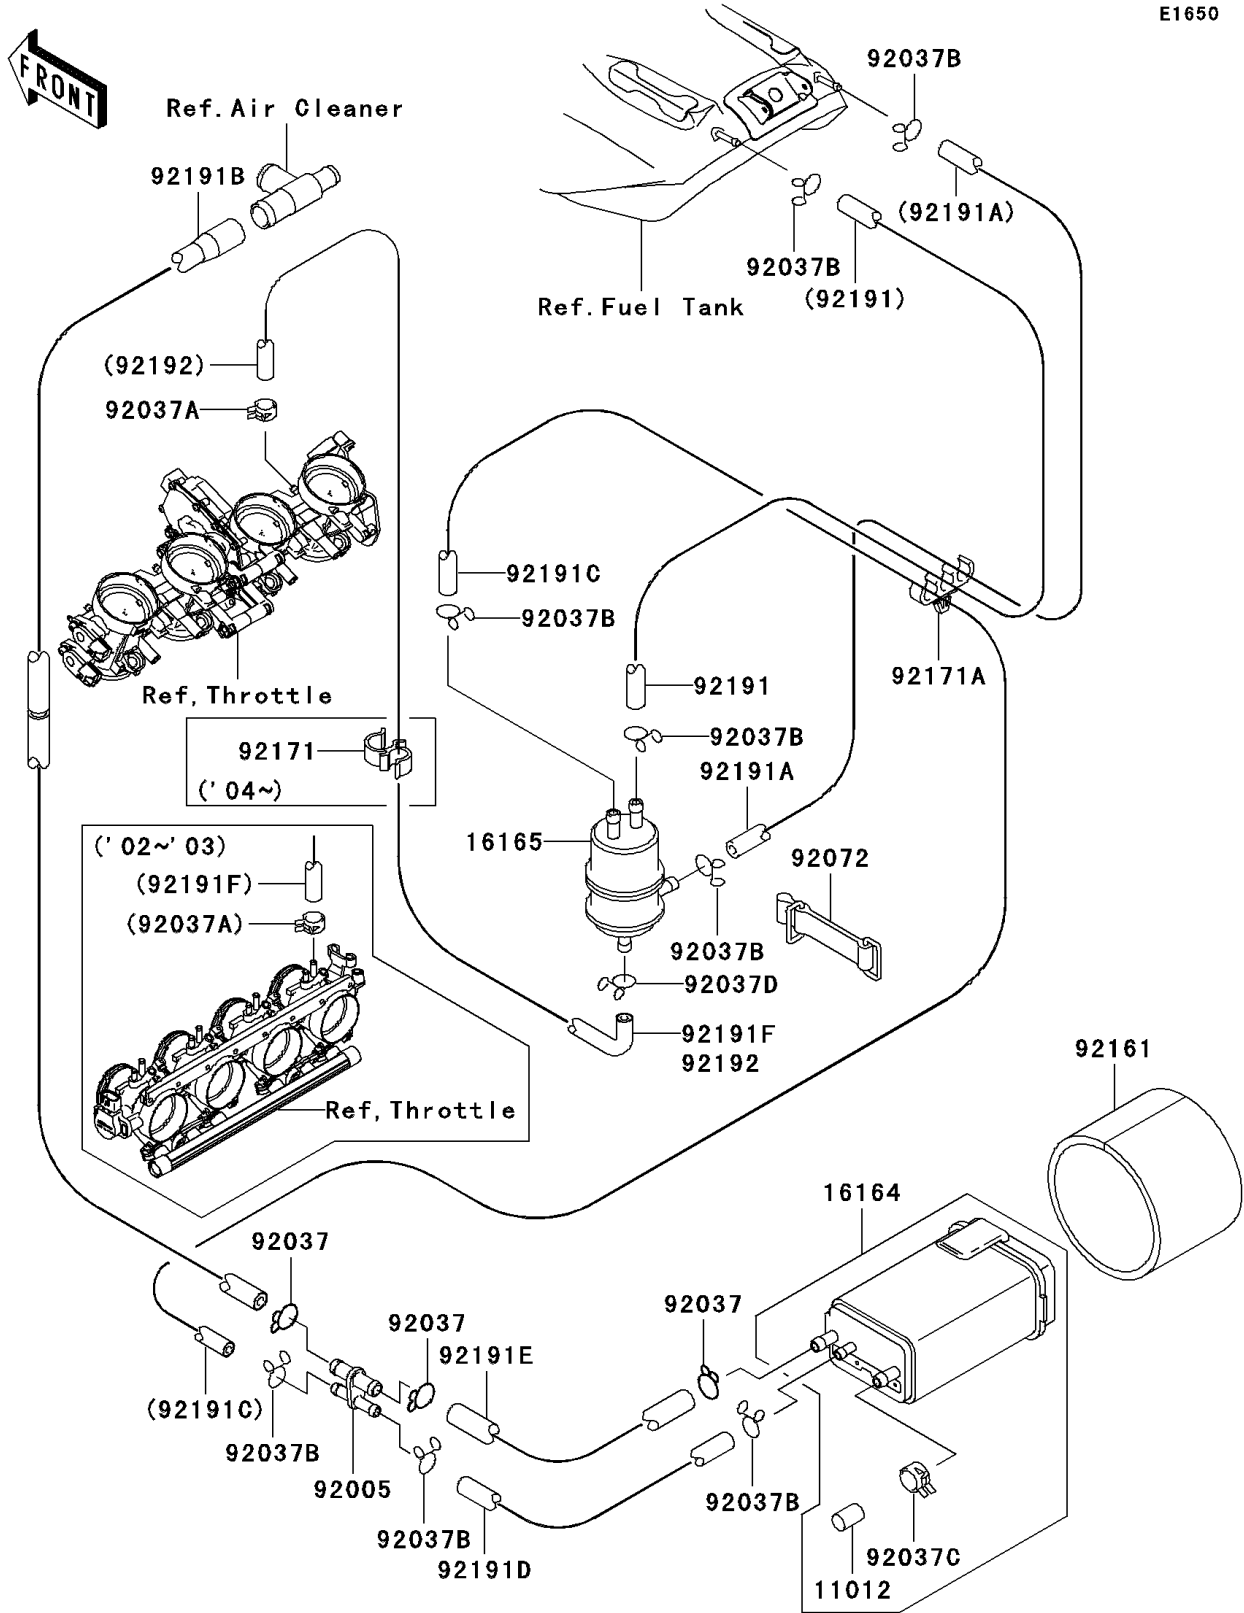

2004 Ninja® ZX™-12R PARTS DIAGRAM

Fuel Evaporative System(CA)

E1650

2004 Ninja® ZX™-12R PARTS LIST

Fuel Evaporative System(CA)

ITEM NAME	PART NUMBER	QUANTITY
CAP,CANISTER (Ref # 11012)	11012-1388	1
CANISTER (Ref # 16164)	16164-1054	1
SEPARATOR (Ref # 16165)	16165-1001	1
FITTING (Ref # 92005)	92005-1372	1
CLAMP,HOSE (Ref # 92037)	92037-1104	3
CLAMP,TUBE (Ref # 92037A)	92037-1461	1
CLAMP,TUBE (Ref # 92037B)	92037-147	8
CLAMP,CANISTER (Ref # 92037C)	92037-1512	1
CLAMP (Ref # 92037D)	92037-1712	1
BAND (Ref # 92072)	92072-1085	1
DAMPER (Ref # 92161)	92161-1142	1
CLAMP (Ref # 92171)	92171-0354	1
CLAMP (Ref # 92171A)	92171-1213	1
TUBE,SEPARATOR,BLUE (Ref # 92191)	92191-1381	1
TUBE,SEPARATOR,RED (Ref # 92191A)	92191-1382	1
TUBE,CANISTER-AIR SWITCH,GREEN (Ref # 92191B)	92191-1383	1
TUBE,CANISTER-SEPARATOR,BLUE (Ref # 92191C)	92191-1384	1
TUBE (Ref # 92191D)	92191-1497	1
TUBE (Ref # 92191E)	92191-1498	1
TUBE,SEPARATOR,WHITE (Ref # 92192)	92192-0127	1