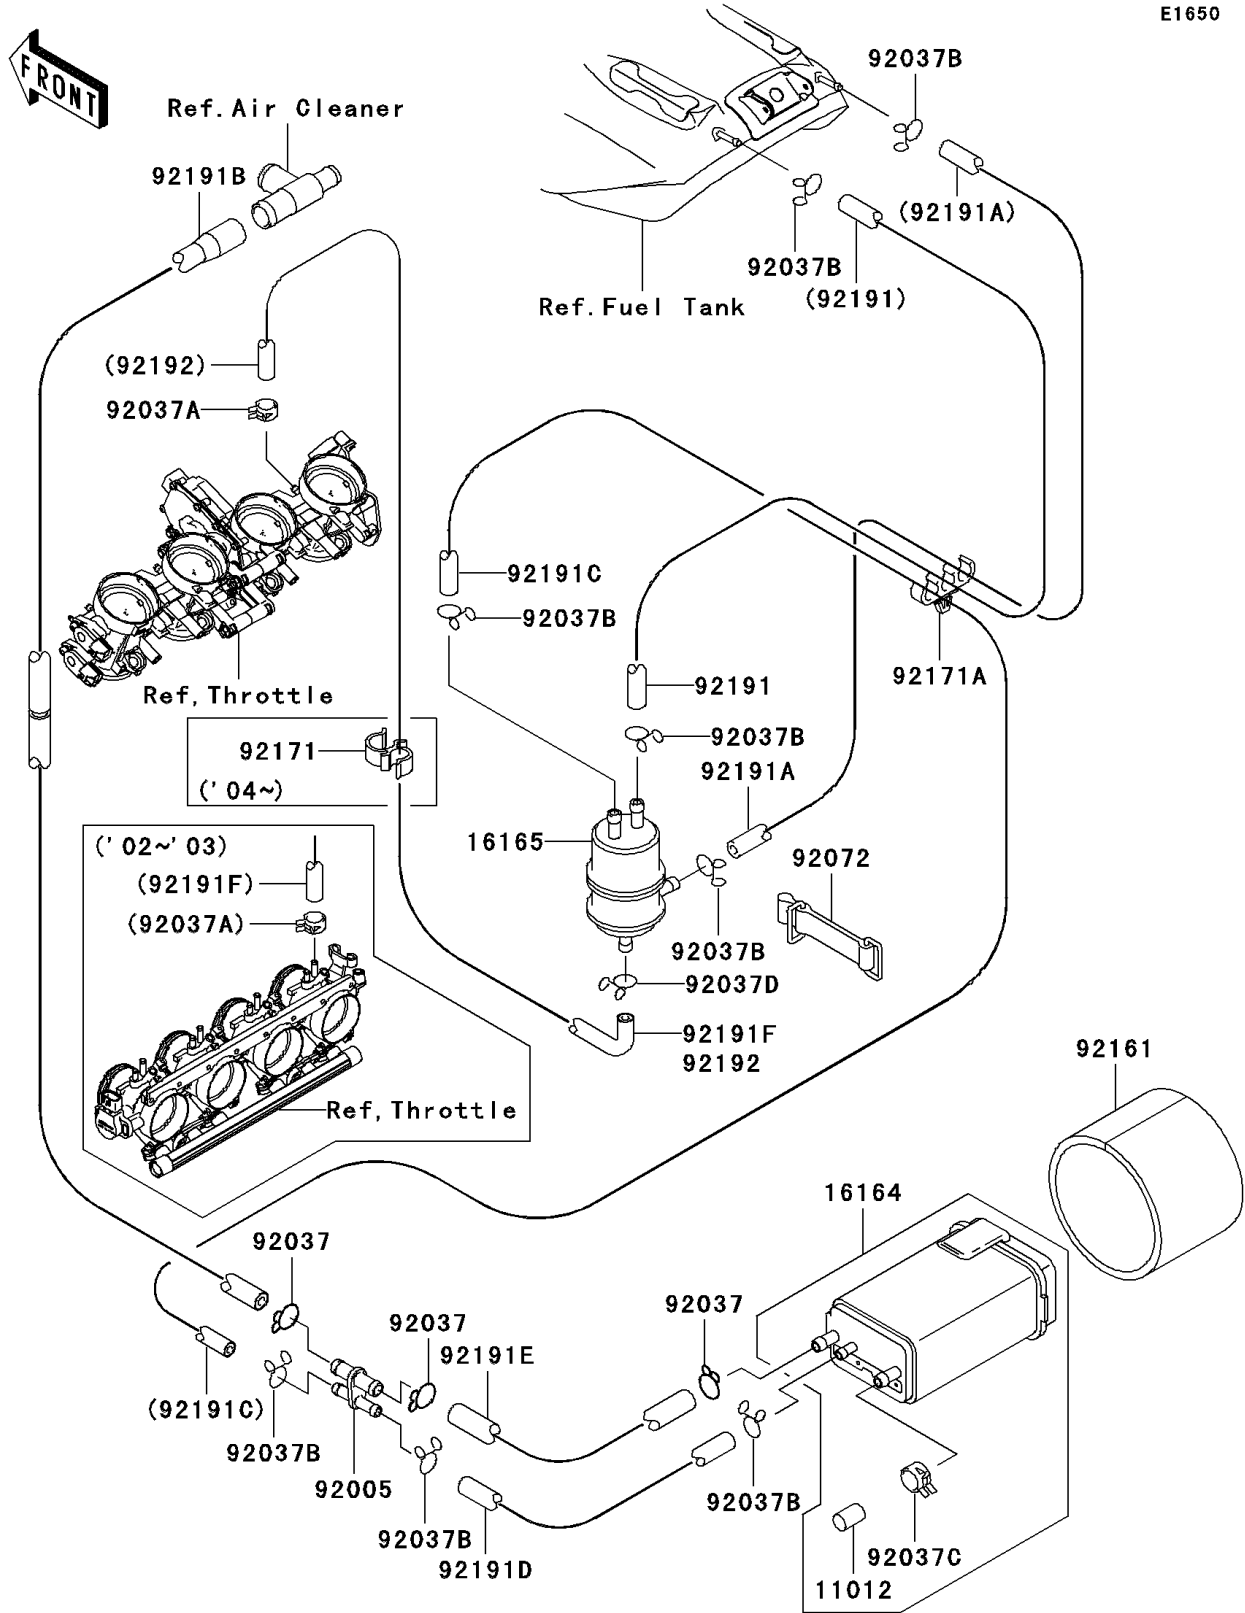

2005 Ninja® ZX™-12R PARTS DIAGRAM

Fuel Evaporative System(CA)

E1650

2005 Ninja® ZX™ -12R PARTS LIST

Fuel Evaporative System(CA)

ITEM NAME	PART NUMBER	QUANTITY
CAP,CANISTER (Ref # 11012)	11012-1388	1
CANISTER (Ref # 16164)	16164-1054	1
SEPARATOR (Ref # 16165)	16165-1001	1
FITTING (Ref # 92005)	92005-1372	1
CLAMP,HOSE (Ref # 92037)	92037-1104	3
CLAMP,TUBE (Ref # 92037A)	92037-1461	1
CLAMP,TUBE (Ref # 92037B)	92037-147	8
CLAMP,CANISTER (Ref # 92037C)	92037-1512	1
CLAMP (Ref # 92037D)	92037-1712	1
BAND (Ref # 92072)	92072-1085	1
DAMPER (Ref # 92161)	92161-1142	1
CLAMP (Ref # 92171)	92171-0354	1
CLAMP (Ref # 92171A)	92171-1213	1
TUBE,SEPARATOR,BLUE (Ref # 92191)	92191-1381	1
TUBE,SEPARATOR,RED (Ref # 92191A)	92191-1382	1
TUBE,CANISTER-AIR SWITCH,GREEN (Ref # 92191B)	92191-1383	1
TUBE,CANISTER-SEPARATOR,BLUE (Ref # 92191C)	92191-1384	1
TUBE (Ref # 92191D)	92191-1497	1
TUBE (Ref # 92191E)	92191-1498	1
TUBE,SEPARATOR,WHITE (Ref # 92192)	92192-0127	1