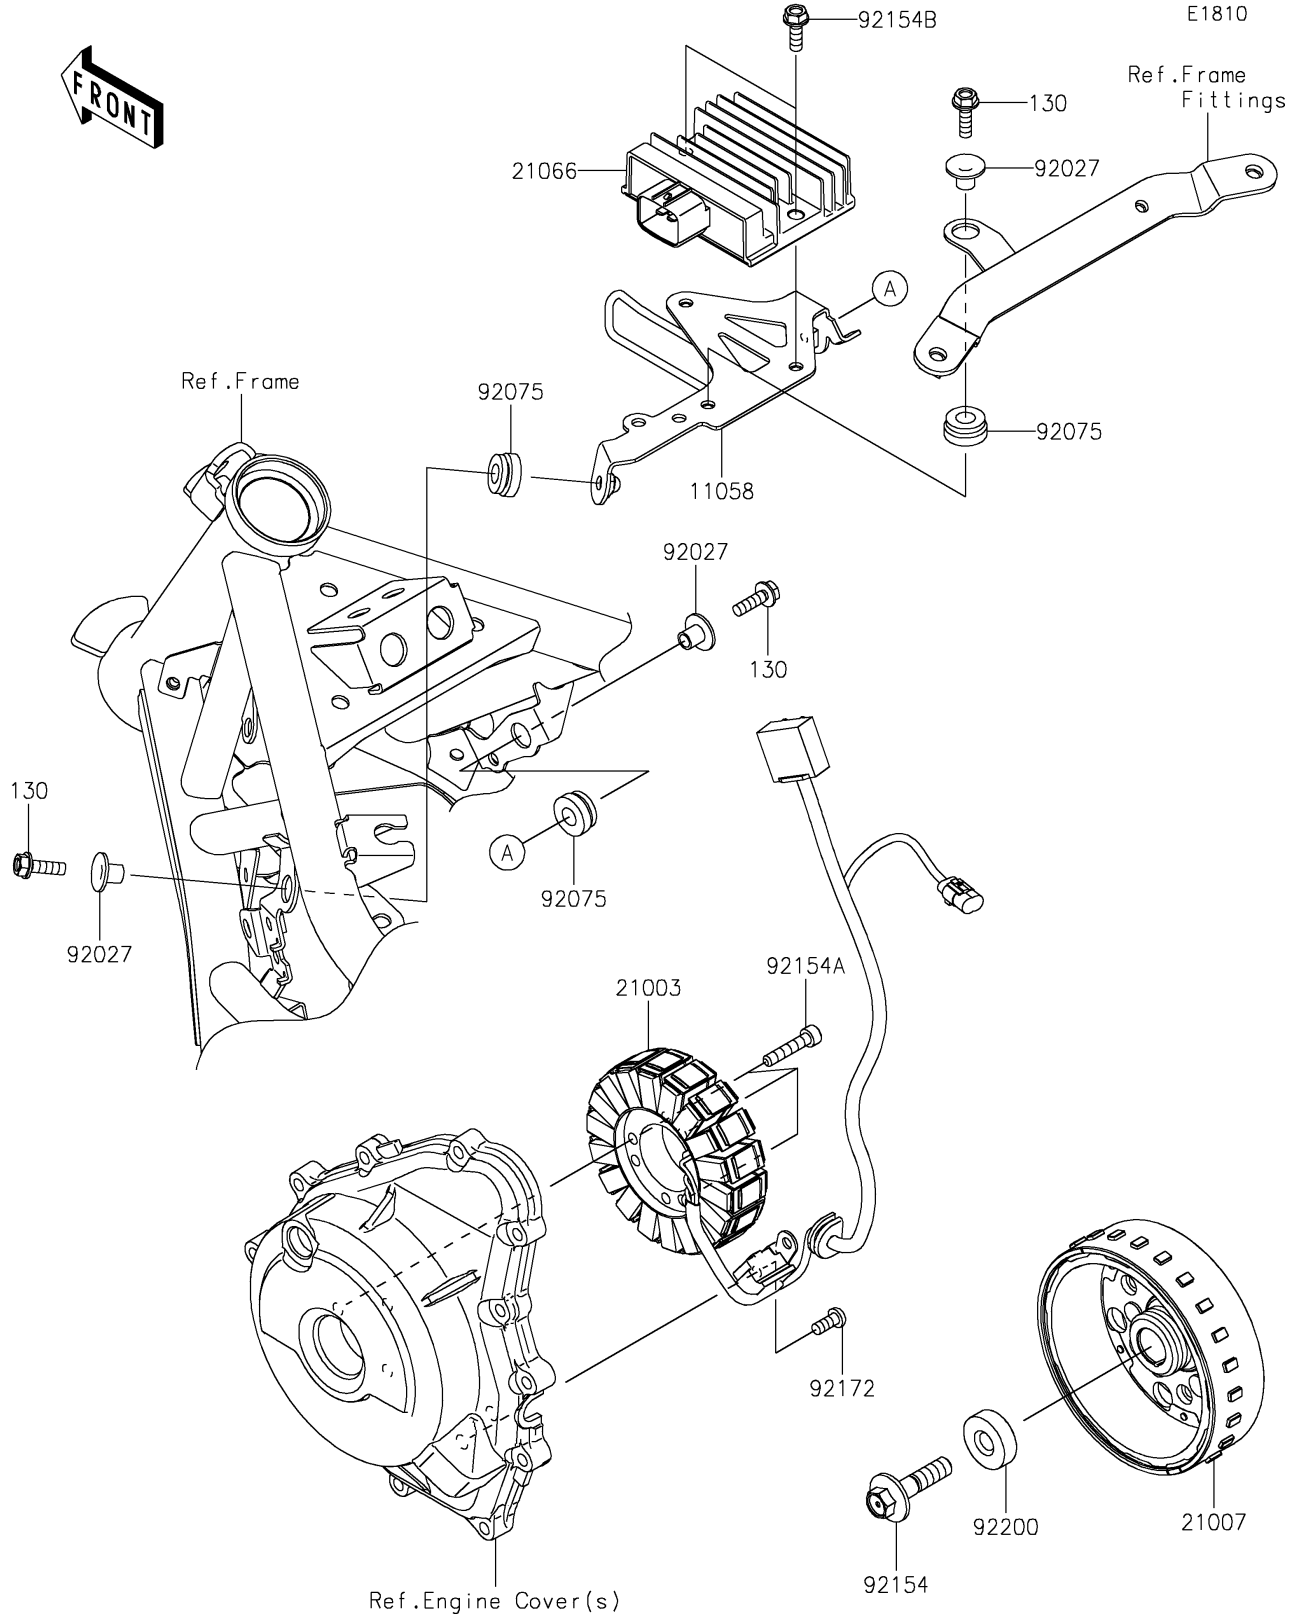

# 2025 Eliminator SE ABS PARTS DIAGRAM

Generator

## 2025 Eliminator SE ABS PARTS LIST

### Generator

ITEM NAME	PART NUMBER	QUANTITY
BRACKET,REGULATOR (Ref # 11058)	11058-0382	1
STATOR (Ref # 21003)	21003-0220	1
ROTOR (Ref # 21007)	21007-0735	1
REGULATOR-VOLTAGE (Ref # 21066)	21066-0761	1
COLLAR,FLANGED,L=12.1,BLACK (Ref # 92027)	92027-1651	3
DAMPER (Ref # 92075)	92075-277	3
BOLT,FLANGED,10X40 (Ref # 92154)	92154-2341	1
BOLT,SOCKET,6X30 (Ref # 92154A)	92154-2820	3
BOLT,FLANGED,6X18 (Ref # 92154B)	92154-2896	2
SCREW,6X14 (Ref # 92172)	92172-1212	2
WASHER,10X30X9 (Ref # 92200)	92200-0790	1
BOLT-FLANGED,6X20 (Ref # 130)	130BA0620	3