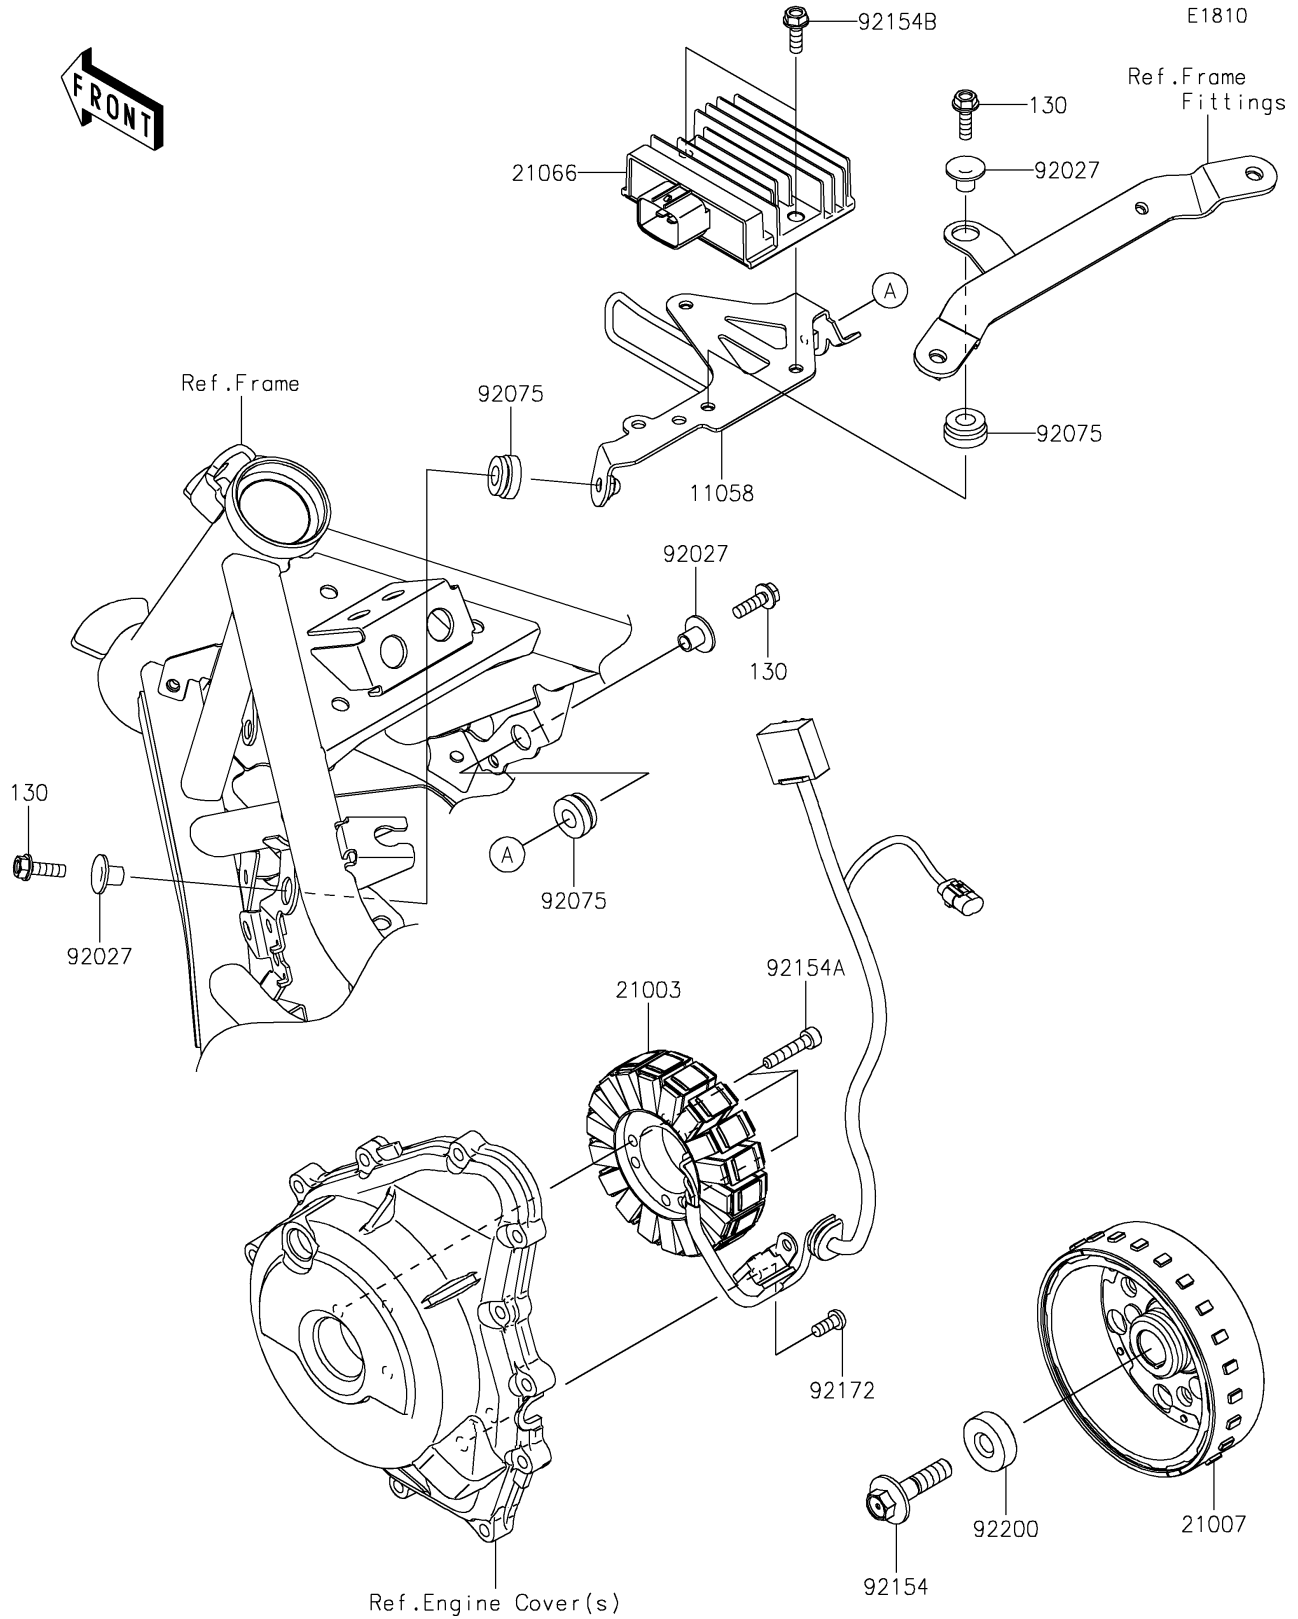

2025 Eliminator SE ABS PARTS DIAGRAM

Generator

2025 Eliminator SE ABS PARTS LIST

Generator

ITEM NAME	PART NUMBER	QUANTITY
BRACKET,REGULATOR (Ref # 11058)	11058-0382	1
STATOR (Ref # 21003)	21003-0220	1
ROTOR (Ref # 21007)	21007-0735	1
REGULATOR-VOLTAGE (Ref # 21066)	21066-0761	1
COLLAR,FLANGED,L=12.1,BLACK (Ref # 92027)	92027-1651	3
DAMPER (Ref # 92075)	92075-277	3
BOLT,FLANGED,10X40 (Ref # 92154)	92154-2341	1
BOLT,SOCKET,6X30 (Ref # 92154A)	92154-2820	3
BOLT,FLANGED,6X18 (Ref # 92154B)	92154-2896	2
SCREW,6X14 (Ref # 92172)	92172-1212	2
WASHER,10X30X9 (Ref # 92200)	92200-0790	1
BOLT-FLANGED,6X20 (Ref # 130)	130BA0620	3