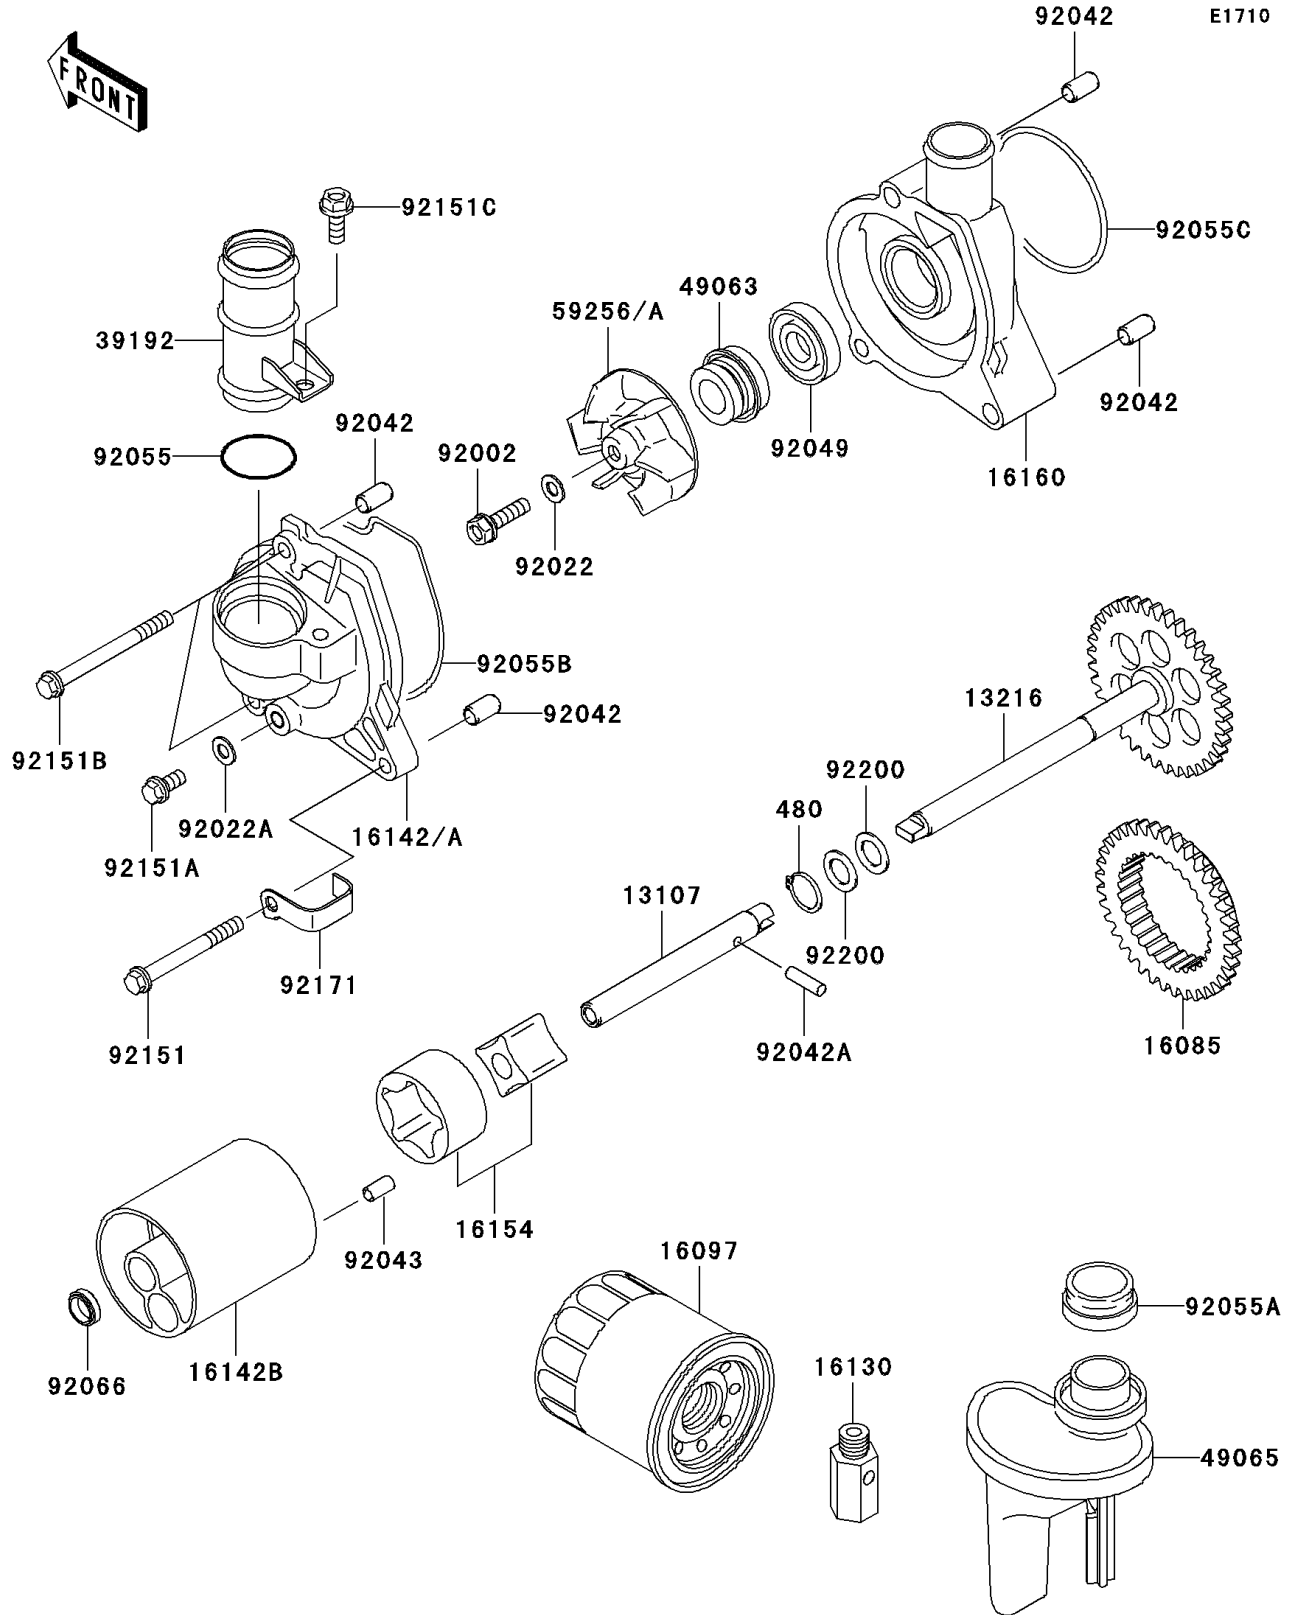

2003 Ninja® ZX™ -12R PARTS DIAGRAM

Oil Pump/Oil Filter

2003 Ninja® ZX™ -12R PARTS LIST

Oil Pump/Oil Filter

ITEM NAME	PART NUMBER	QUANTITY
CIRCLIP-TYPE-C,11MM (Ref # 480)	480J1100	1
SHAFT,PUMP,LH (Ref # 13107)	13107-1419	1
GEAR-COMP,PUMP,RH (Ref # 13216)	13216-1183	1
GEAR (Ref # 16085)	16085-1326	1
FILTER-ASSY-OIL (Ref # 16097)	16097-0002	1
VALVE-ASSY-RELIEF (Ref # 16130)	16130-1058	1
COVER-PUMP,WATER (Ref # 16142A)	16142-1157	1
COVER-PUMP,OIL (Ref # 16142B)	16142-1168	1
ROTOR-PUMP (Ref # 16154)	16154-1133	1
BODY,WATER PUMP (Ref # 16160)	16160-1324	1
PIPE-WATER (Ref # 39192)	39192-1128	1
SEAL-MECHANICAL,WATER (Ref # 49063)	49063-1055	1
FILTER-OIL (Ref # 49065)	49065-1084	1
IMPELLER (Ref # 59256A)	59256-1076	1
BOLT,6X22 (Ref # 92002)	92002-1154	1
WASHER,6.1X12X1 (Ref # 92022)	92022-077	1
WASHER,6.2X11X1 (Ref # 92022A)	92022-304	1
PIN,DOWEL,6.3X8X14 (Ref # 92042)	92042-007	4
PIN,DOWEL,4X15.8 (Ref # 92042A)	92042-014	1
PIN,4.2X6X12 (Ref # 92043)	92043-1262	1
SEAL-OIL,OIL PUMP (Ref # 92049)	92049-1336	1
RING-O,27.6X3.2 (Ref # 92055)	92055-1328	1
RING-O,OIL FILTER (Ref # 92055A)	92055-1503	1
RING-O,WATER PUMP COVER (Ref # 92055B)	92055-1602	1
RING-O (Ref # 92055C)	92055-3018	1
PLUG (Ref # 92066)	92066-1537	1
BOLT,6X55 (Ref # 92151)	92151-1132	1
BOLT,6X12 (Ref # 92151A)	92151-1133	1
BOLT,6X65 (Ref # 92151B)	92151-1199	2

2003 Ninja® ZX™ -12R PARTS LIST

Oil Pump/Oil Filter

ITEM NAME	PART NUMBER	QUANTITY
BOLT,6X16 (Ref # 92151C)	92151-1774	1
CLAMP (Ref # 92171)	92171-1179	1
WASHER (Ref # 92200)	92200-1009	2