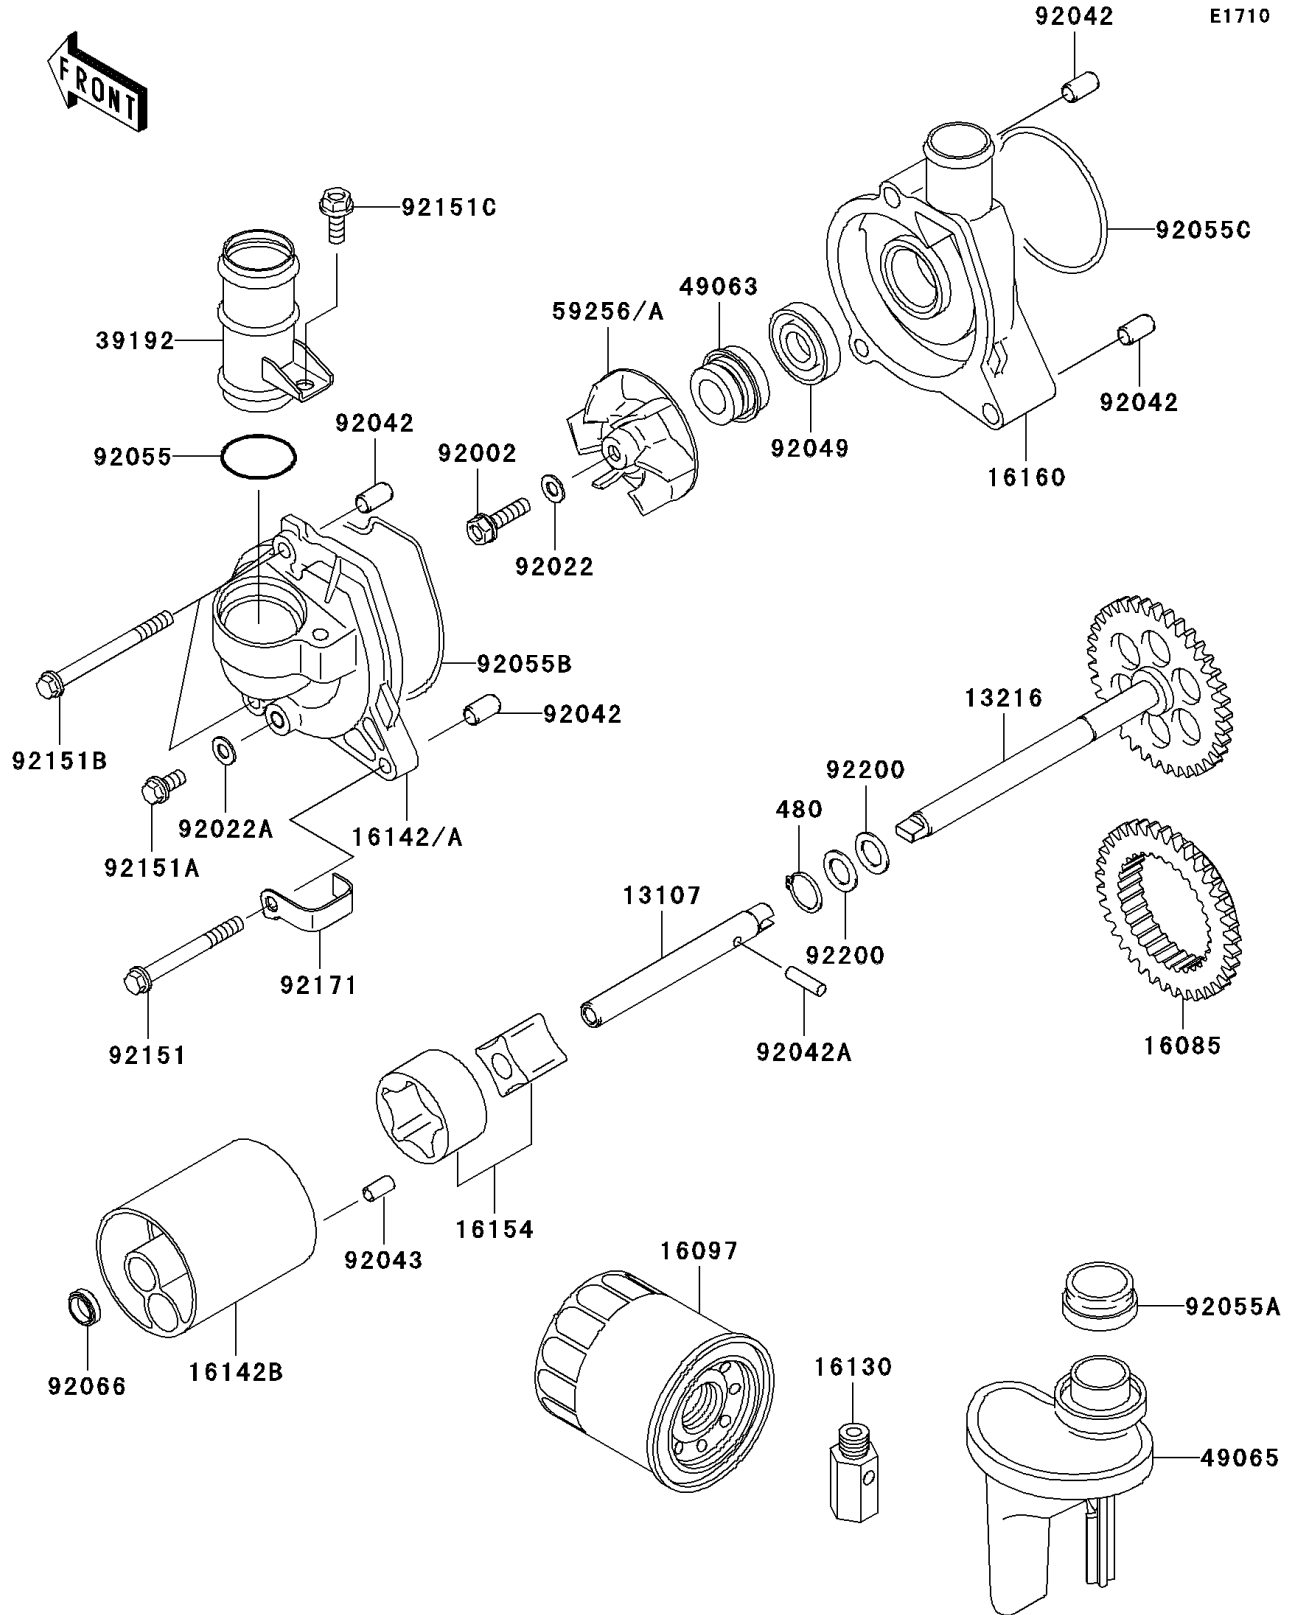

2003 Ninja® ZX™ -12R PARTS DIAGRAM

Oil Pump/Oil Filter

2003 Ninja® ZX™ -12R PARTS LIST

Oil Pump/Oil Filter

ITEM NAME	PART NUMBER	QUANTITY
-----------	-------------	----------