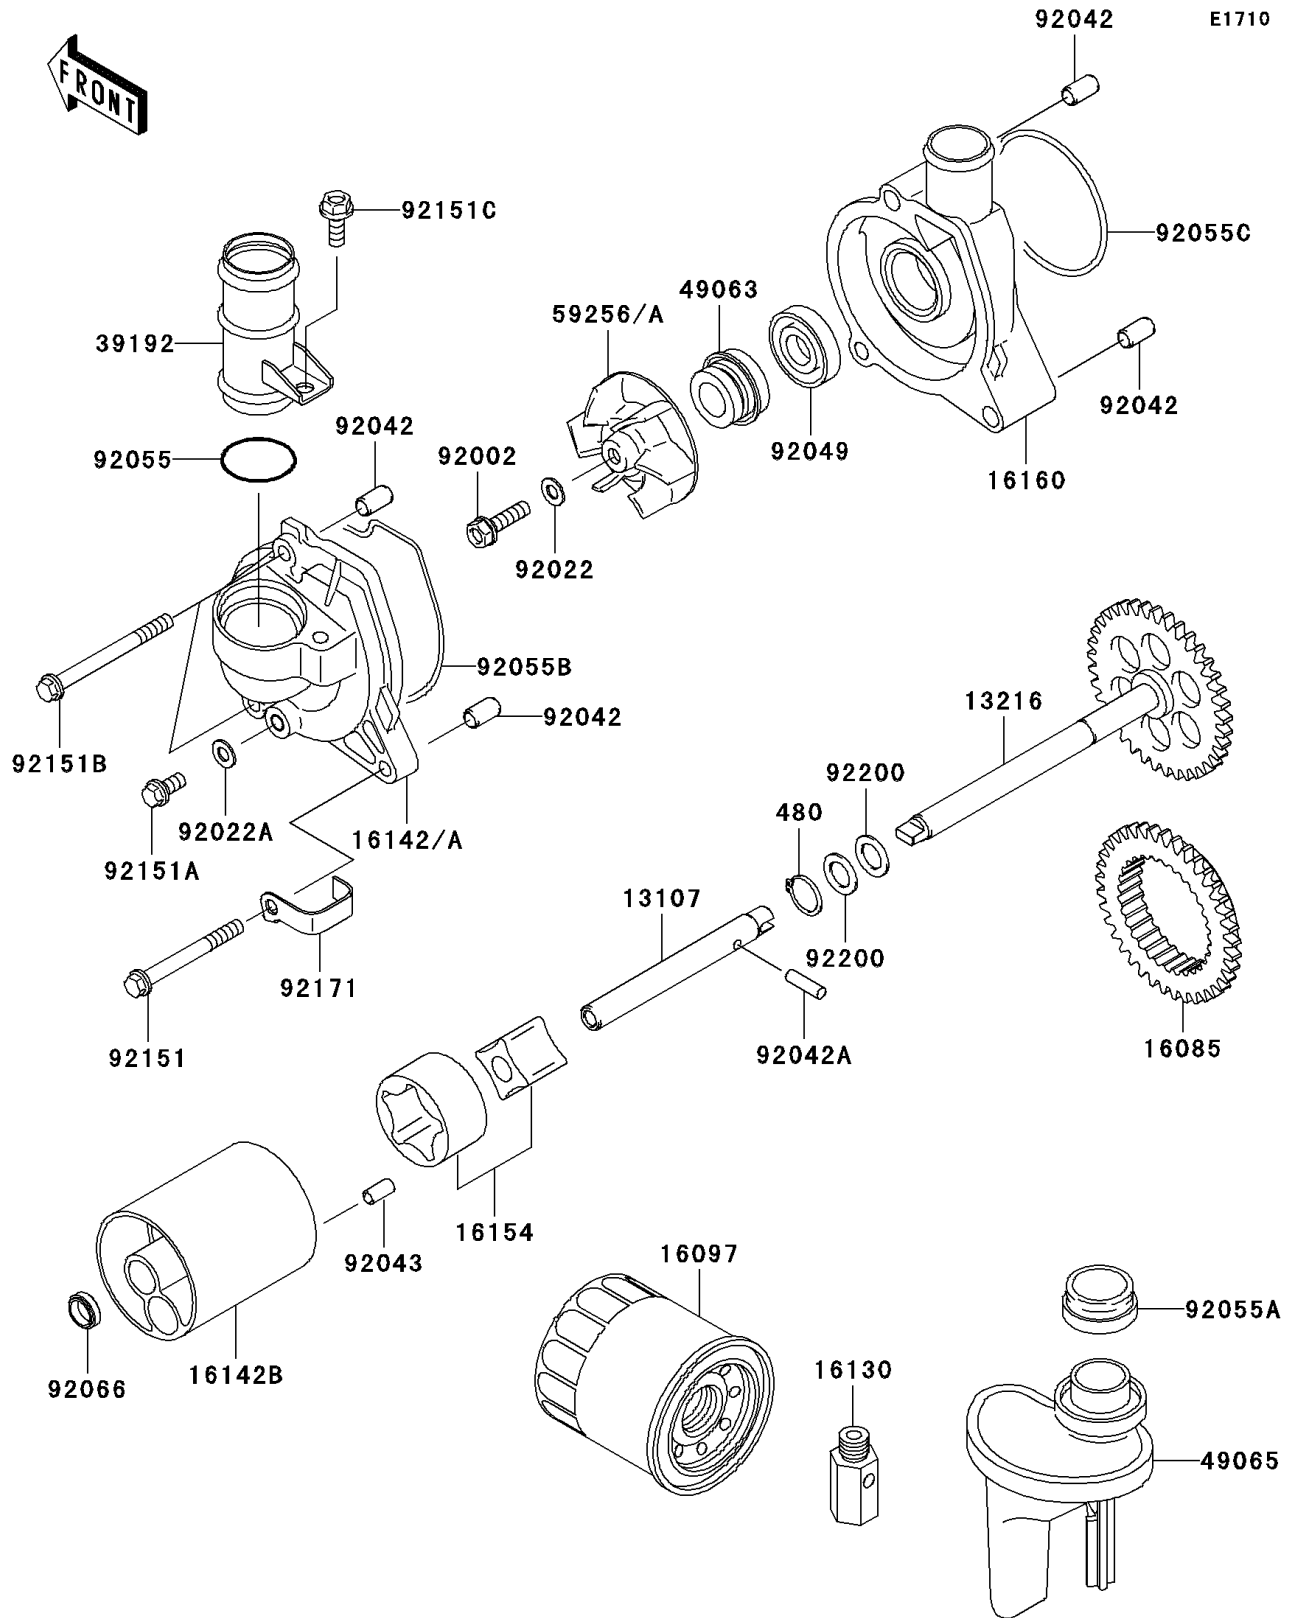

2004 Ninja® ZX™-12R PARTS DIAGRAM

Oil Pump/Oil Filter

2004 Ninja® ZX™-12R PARTS LIST

Oil Pump/Oil Filter

ITEM NAME	PART NUMBER	QUANTITY
CIRCLIP-TYPE-C,11MM (Ref # 480)	480J1100	1
SHAFT,PUMP,LH (Ref # 13107)	13107-1419	1
GEAR-COMP,PUMP,RH (Ref # 13216)	13216-1183	1
GEAR (Ref # 16085)	16085-1326	1
FILTER-ASSY-OIL (Ref # 16097)	16097-0002	1
VALVE-ASSY-RELIEF (Ref # 16130)	16130-1058	1
COVER-PUMP,WATER (Ref # 16142)	16142-0016	1
COVER-PUMP,OIL (Ref # 16142B)	16142-1168	1
ROTOR-PUMP (Ref # 16154)	16154-1133	1
BODY,WATER PUMP (Ref # 16160)	16160-1324	1
PIPE-WATER (Ref # 39192)	39192-1128	1
SEAL-MECHANICAL,WATER (Ref # 49063)	49063-1055	1
FILTER-OIL (Ref # 49065)	49065-1084	1
IMPELLER (Ref # 59256)	59256-0001	1
BOLT,6X22 (Ref # 92002)	92002-1154	1
WASHER,6.1X12X1 (Ref # 92022)	92022-077	1
WASHER,6.2X11X1 (Ref # 92022A)	92022-304	1
PIN,DOWEL,6.3X8X14 (Ref # 92042)	92042-007	4
PIN,DOWEL,4X15.8 (Ref # 92042A)	92042-014	1
PIN,4.2X6X12 (Ref # 92043)	92043-1262	1
SEAL-OIL,OIL PUMP (Ref # 92049)	92049-1336	1
RING-O,27.6X3.2 (Ref # 92055)	92055-1328	1
RING-O,OIL FILTER (Ref # 92055A)	92055-1503	1
RING-O,WATER PUMP COVER (Ref # 92055B)	92055-1602	1
RING-O (Ref # 92055C)	92055-3018	1
PLUG (Ref # 92066)	92066-1537	1
BOLT,6X55 (Ref # 92151)	92151-1132	1
BOLT,6X12 (Ref # 92151A)	92151-1133	1
BOLT,6X65 (Ref # 92151B)	92151-1199	2

2004 Ninja® ZX™ -12R PARTS LIST

Oil Pump/Oil Filter

ITEM NAME	PART NUMBER	QUANTITY
BOLT,6X16 (Ref # 92151C)	92151-1774	1
CLAMP (Ref # 92171)	92171-1179	1
WASHER (Ref # 92200)	92200-1009	2