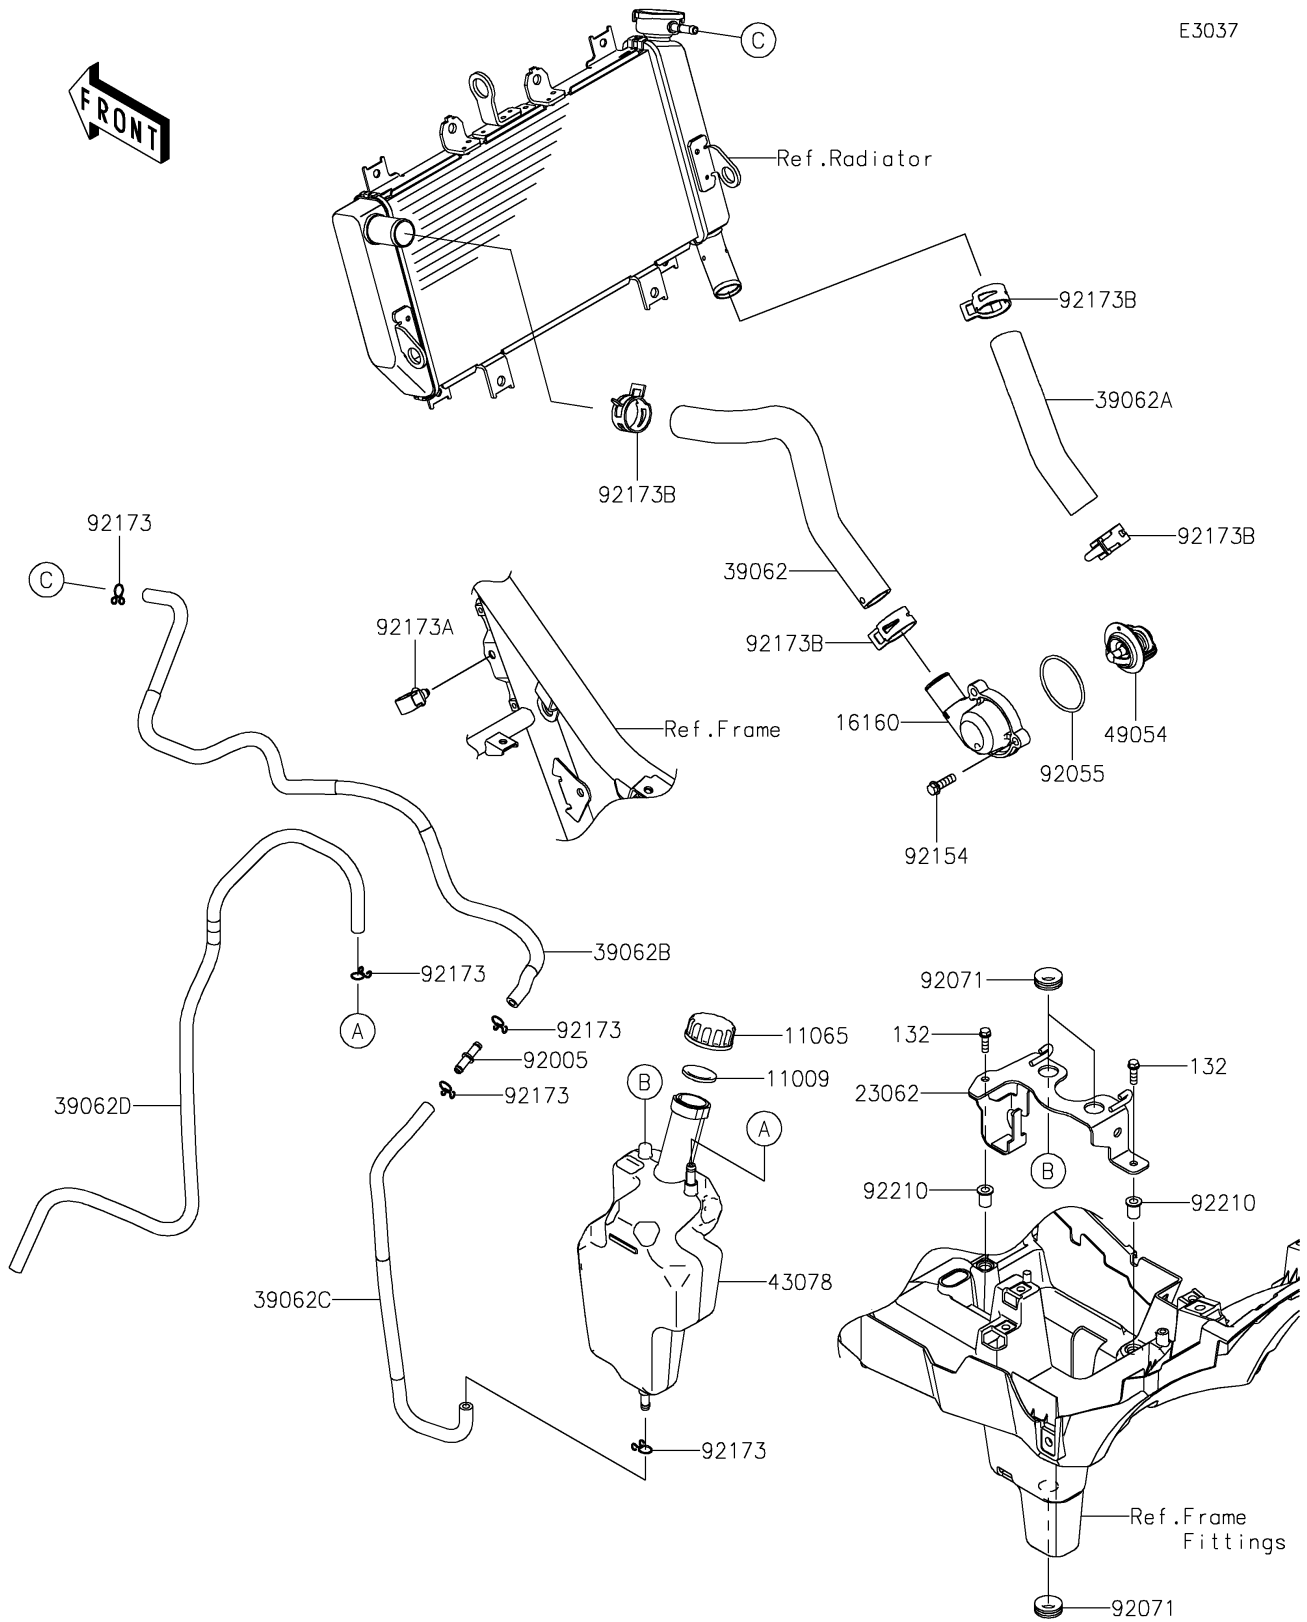

2024 Eliminator® SE PARTS DIAGRAM

Water Pipe

E3037

2024 Eliminator® SE PARTS LIST

Water Pipe

ITEM NAME	PART NUMBER	QUANTITY
GASKET,RESERVOIR TANK CAP (Ref # 11009)	11009-1145	1
CAP (Ref # 11065)	11065-0969	1
BODY,THERMOSTAT (Ref # 16160)	16160-0830	1
BRACKET-COMP (Ref # 23062)	23062-1414	1
HOSE-COOLING,THERMO.-RADIATOR (Ref # 39062)	39062-0781	1
HOSE-COOLING,RADIATOR-W/PUMP (Ref # 39062A)	39062-0861	1
HOSE-COOLING,CAP-FITTING (Ref # 39062B)	39062-0996	1
HOSE-COOLING,FITTING-RESERVOIR (Ref # 39062C)	39062-0997	1
HOSE-COOLING,OVER FLOW (Ref # 39062D)	39062-0998	1
RESERVOIR (Ref # 43078)	43078-0619	1
THERMOSTAT (Ref # 49054)	49054-0001	1
FITTING (Ref # 92005)	92005-0721	1
RING-O,46.7X2.4 (Ref # 92055)	92055-0992	1
GROMMET (Ref # 92071)	92071-1115	3
BOLT,FLANGED,6X20 (Ref # 92154)	92154-1778	3
CLAMP (Ref # 92173)	92173-0050	5
CLAMP,12MM DIA. (Ref # 92173A)	92173-0736	1
CLAMP (Ref # 92173B)	92173-1688	4
NUT,WELL,5MM (Ref # 92210)	92210-0498	2
BOLT-FLANGED-SMALL (Ref # 132)	132BB0516	2