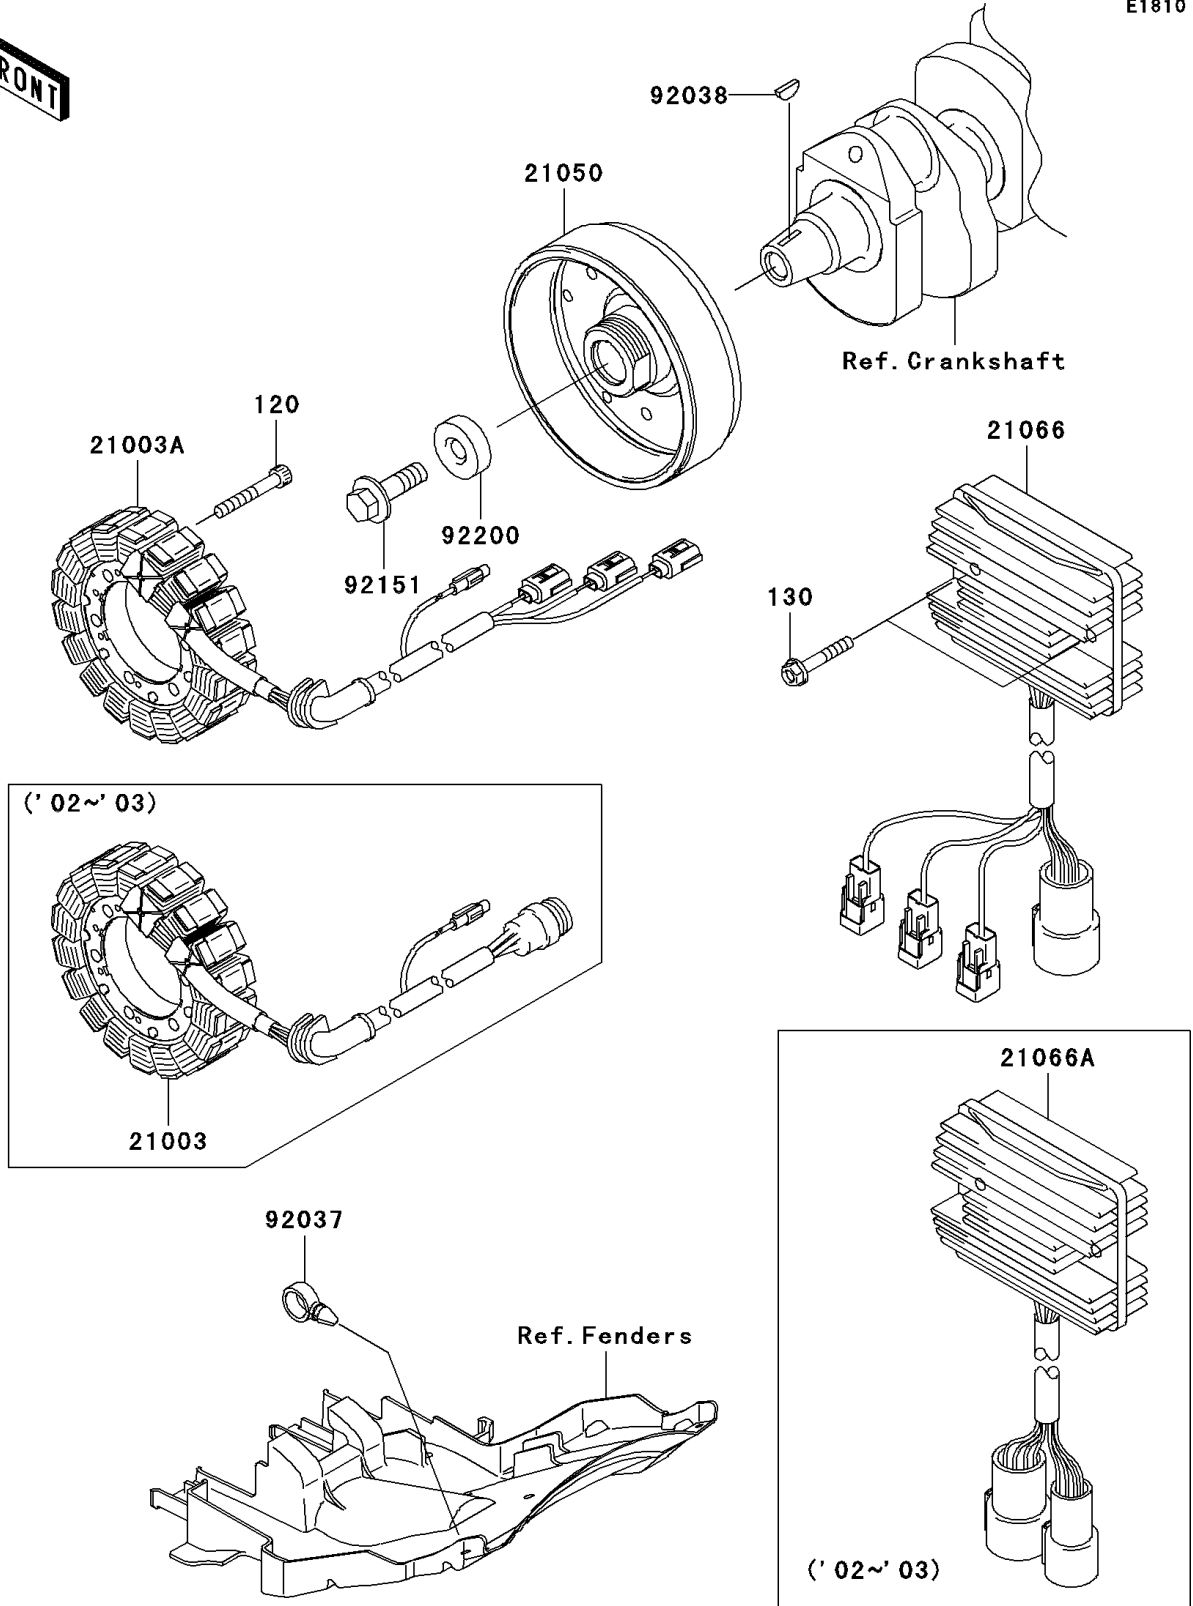

2003 Ninja® ZX™-12R PARTS DIAGRAM

Generator

E1810

2003 Ninja® ZX™-12R PARTS LIST

Generator

ITEM NAME	PART NUMBER	QUANTITY
BOLT-SOCKET (Ref # 120)	120Z0640	4
BOLT-FLANGED (Ref # 130)	130L0635	2
STATOR (Ref # 21003)	21003-0011	1
FLYWHEEL (Ref # 21050)	21050-1195	1
REGULATOR-VOLTAGE (Ref # 21066A)	21066-1119	1
CLAMP,HOSE (Ref # 92037)	92037-1827	1
KEY (Ref # 92038)	92038-1060	1
BOLT,FLYWHEEL (Ref # 92151)	92151-1230	1
WASHER (Ref # 92200)	92200-1241	1