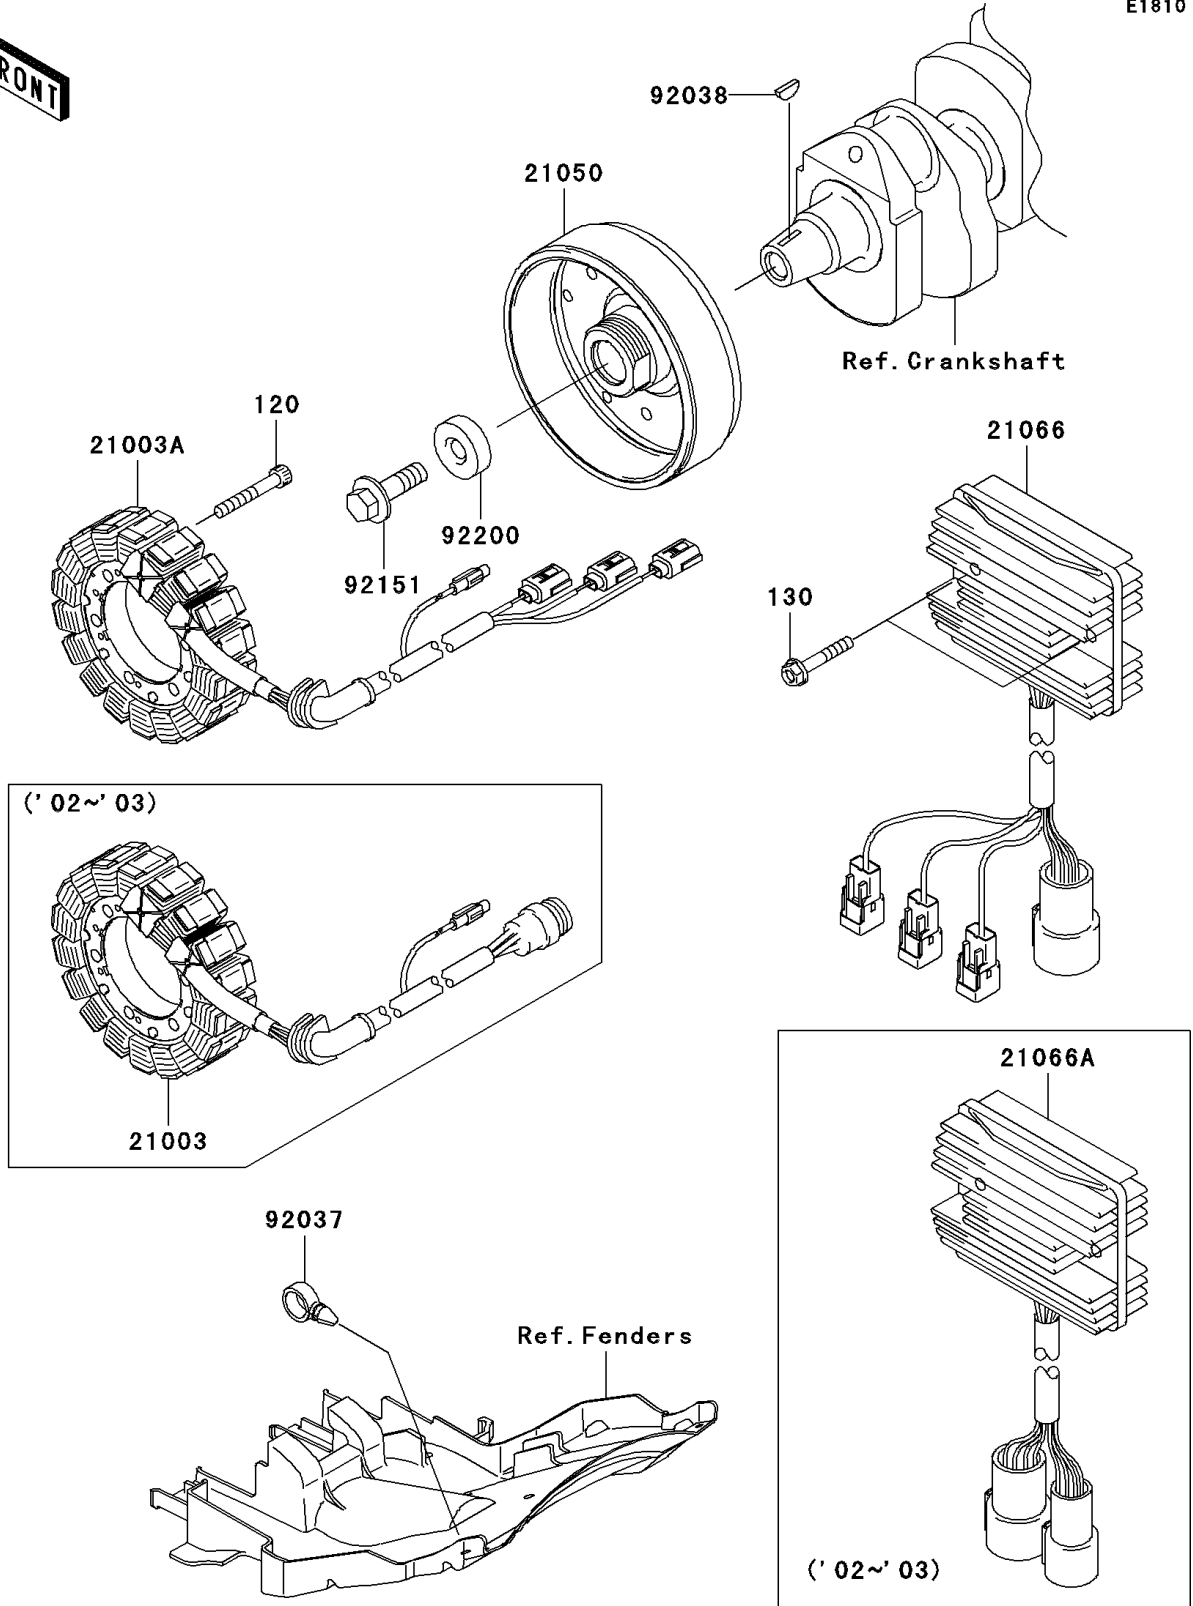

2004 Ninja® ZX™-12R PARTS DIAGRAM

Generator

E1810

2004 Ninja® ZX™-12R PARTS LIST

Generator

ITEM NAME	PART NUMBER	QUANTITY
BOLT-SOCKET (Ref # 120)	120Z0640	4
BOLT-FLANGED (Ref # 130)	130L0635	2
STATOR (Ref # 21003A)	21003-0017	1
FLYWHEEL (Ref # 21050)	21050-1195	1
REGULATOR-VOLTAGE (Ref # 21066)	21066-0007	1
CLAMP,HOSE (Ref # 92037)	92037-1827	1
KEY (Ref # 92038)	92038-1060	1
BOLT,FLYWHEEL (Ref # 92151)	92151-1230	1
WASHER (Ref # 92200)	92200-1241	1