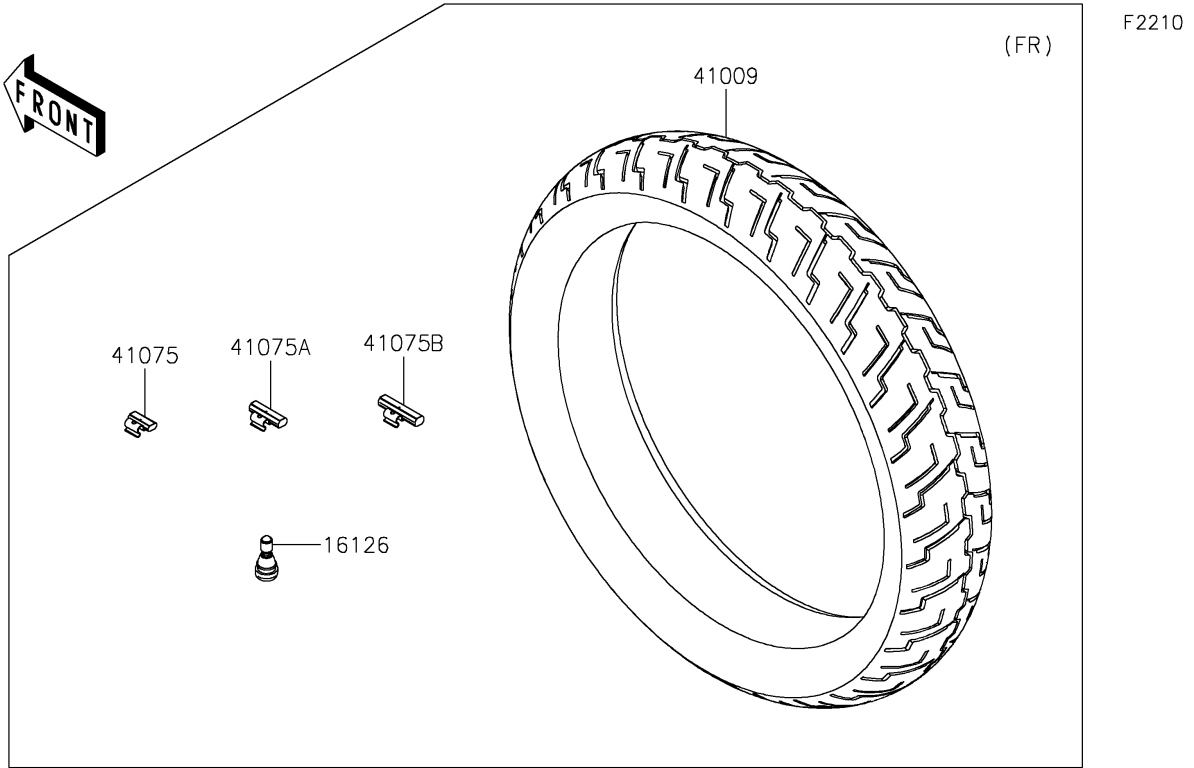

2025 Eliminator SE ABS PARTS DIAGRAM

Tires

2025 Eliminator SE ABS PARTS LIST

Tires

ITEM NAME	PART NUMBER	QUANTITY
VALVE,TIRE (Ref # 16126)	16126-0770	2
TIRE,FR,130/70-18 63H,GS-23F (Ref # 41009)	41009-0894	1
TIRE,RR,150/80-16 71H,GS-23R/Z (Ref # 41009A)	41009-0895	1
BALANCER-WHEEL,10G,SILVER (Ref # 41075)	41075-0007	AR
BALANCER-WHEEL,20G,SILVER (Ref # 41075A)	41075-0008	AR
BALANCER-WHEEL,30G,SILVER (Ref # 41075B)	41075-0009	AR