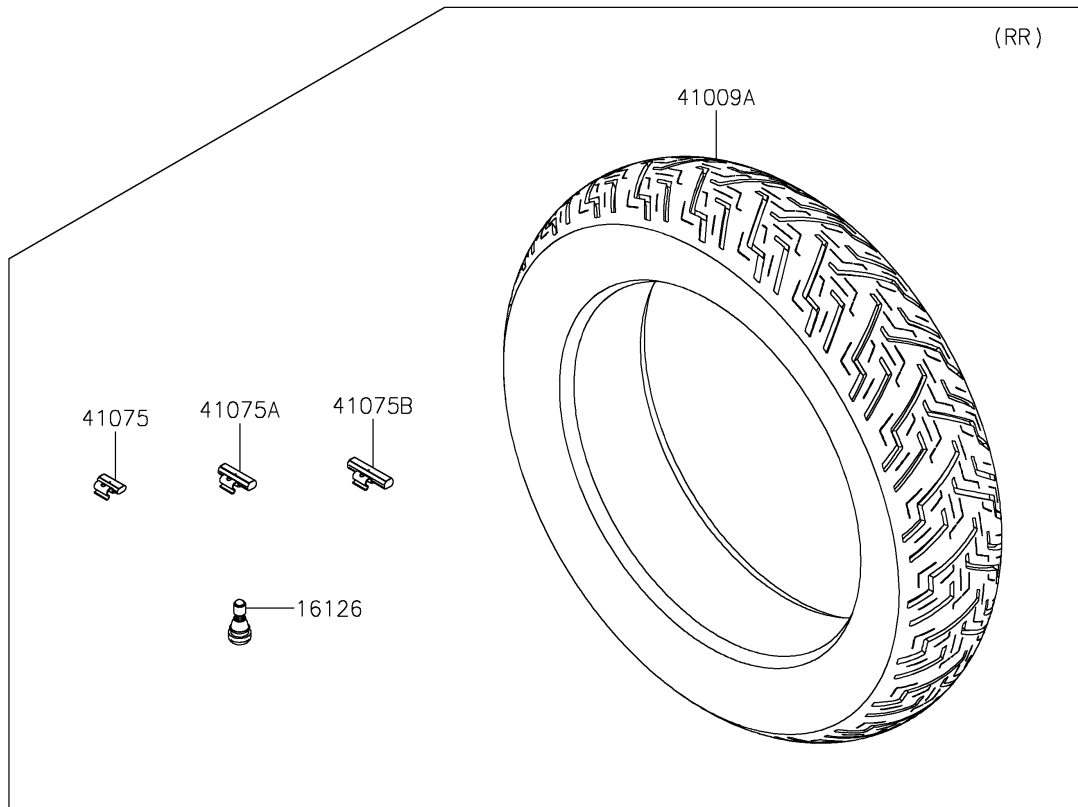

2025 Eliminator SE ABS PARTS DIAGRAM

Tires

2025 Eliminator SE ABS PARTS LIST

Tires

ITEM NAME	PART NUMBER	QUANTITY
VALVE,TIRE (Ref # 16126)	16126-0770	2
TIRE,FR,130/70-18 63H,GS-23F (Ref # 41009)	41009-0894	1
TIRE,RR,150/80-16 71H,GS-23R/Z (Ref # 41009A)	41009-0895	1
BALANCER-WHEEL,10G,SILVER (Ref # 41075)	41075-0007	AR
BALANCER-WHEEL,20G,SILVER (Ref # 41075A)	41075-0008	AR
BALANCER-WHEEL,30G,SILVER (Ref # 41075B)	41075-0009	AR