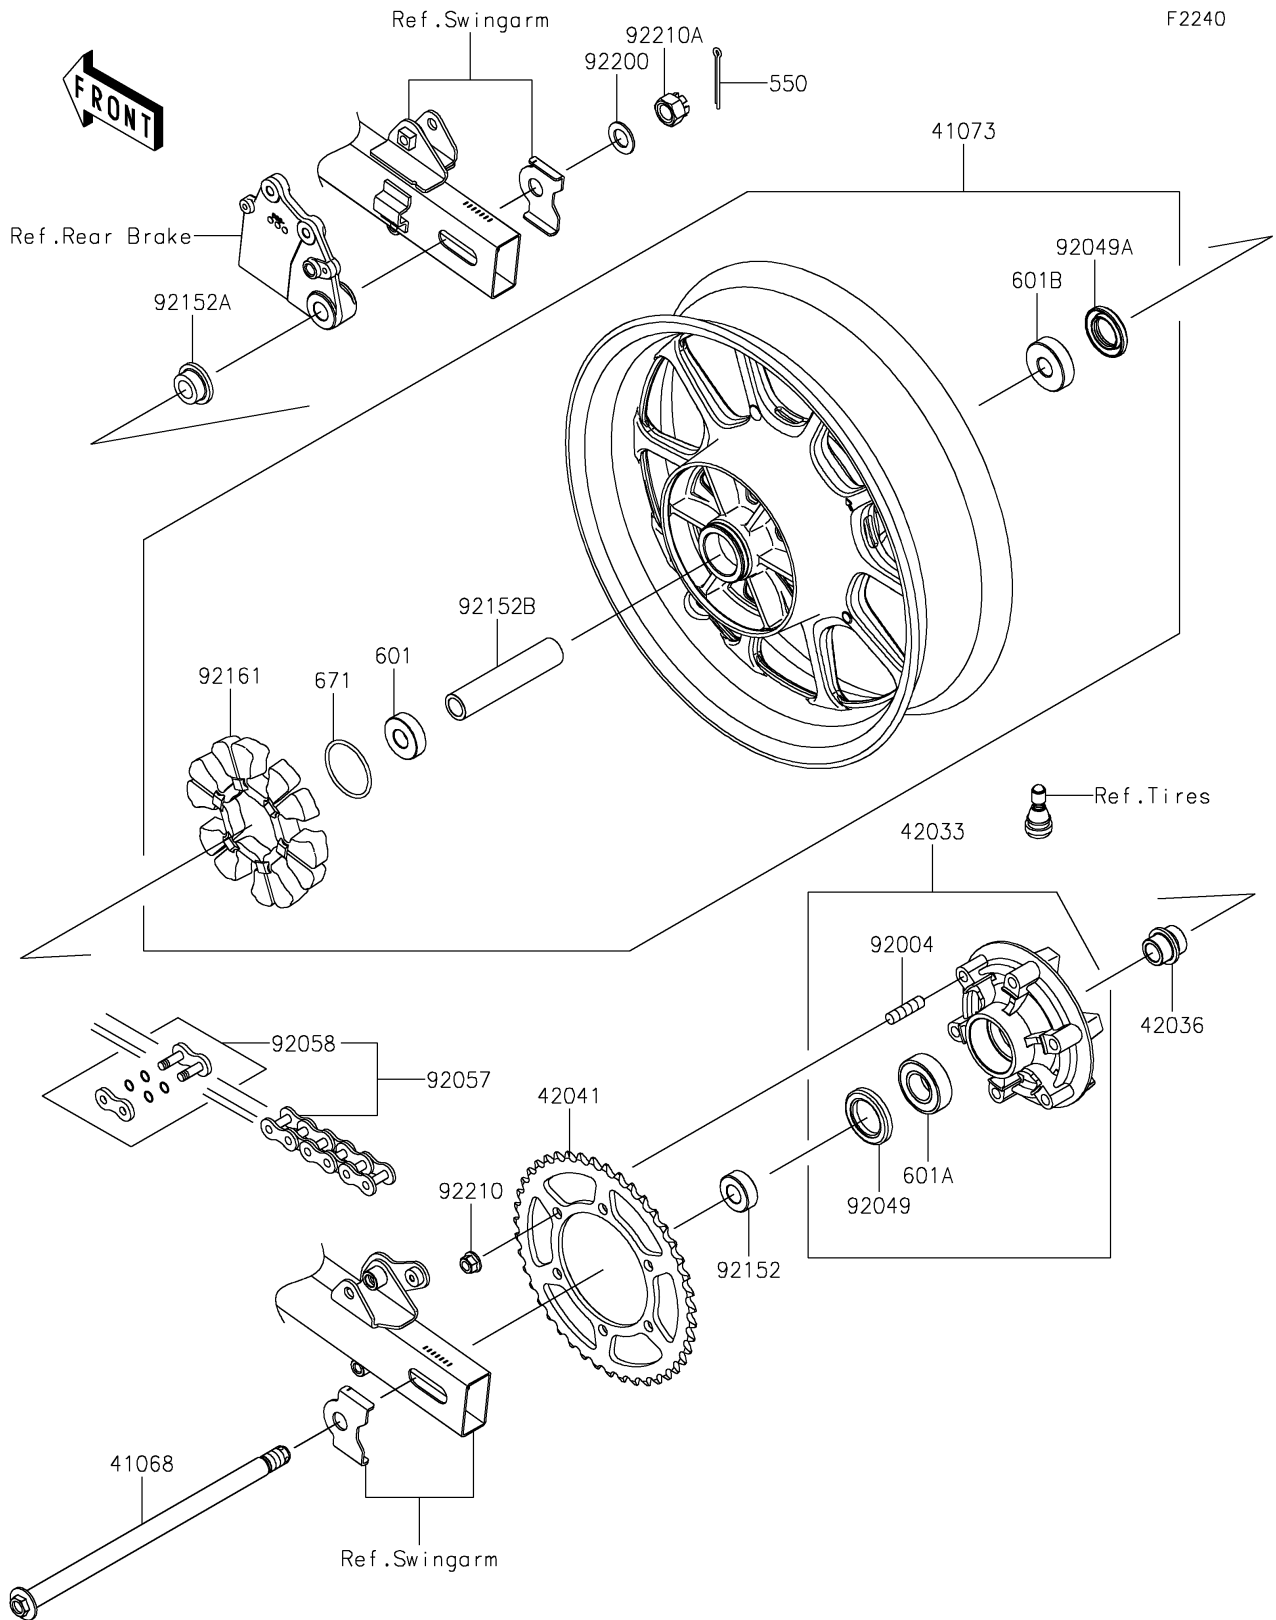

2024 Eliminator® SE PARTS DIAGRAM

Rear Wheel/Chain

2024 Eliminator® SE PARTS LIST

Rear Wheel/Chain

ITEM NAME	PART NUMBER	QUANTITY
AXLE,RR (Ref # 41068)	41068-0644	1
WHEEL-ASSY,RR,G.BLACK (Ref # 41073)	41073-0840-QT	1
COUPLING-ASSY,RR HUB (Ref # 42033)	42033-0574	1
SLEEVE,RR HUB,L=30 (Ref # 42036)	42036-1055	1
SPROCKET-HUB,43T (Ref # 42041)	42041-0193	1
STUD,10X19 (Ref # 92004)	92004-0048	6
SEAL-OIL,35X52X7 (Ref # 92049)	92049-0730	1
SEAL-OIL,27X47X7 (Ref # 92049A)	92049-0802	1
CHAIN,DRIVE,RK520X112L (Ref # 92057)	92057-0923	1
JOINT-CHAIN,DRIVE (Ref # 92058)	92058-0090	1
COLLAR,17X35X13 (Ref # 92152)	92152-0843	1
COLLAR,17X28(38)X15 (Ref # 92152A)	92152-0844	1
COLLAR,17.2X25X121 (Ref # 92152B)	92152-2387	1
DAMPER,RR HUB SHOCK (Ref # 92161)	92161-0700	1
WASHER,17.3X30X2 (Ref # 92200)	92200-1916	1
NUT,LOCK,FLANGED,10MM (Ref # 92210)	92210-1139	6
NUT,CASTLE,16X19 (Ref # 92210A)	92210-1585	1
PIN-COTTER,4.0X35 (Ref # 550)	550AA4035	1
BEARING-BALL,#6203UUC3 (Ref # 601)	601B6203UU	1
BEARING-BALL,#6205G (Ref # 601A)	601B6205G	1
BEARING-BALL,6303LLUC3/2ASU68 (Ref # 601B)	601B6303UU	1
O RING,50MM (Ref # 671)	671B2550	1