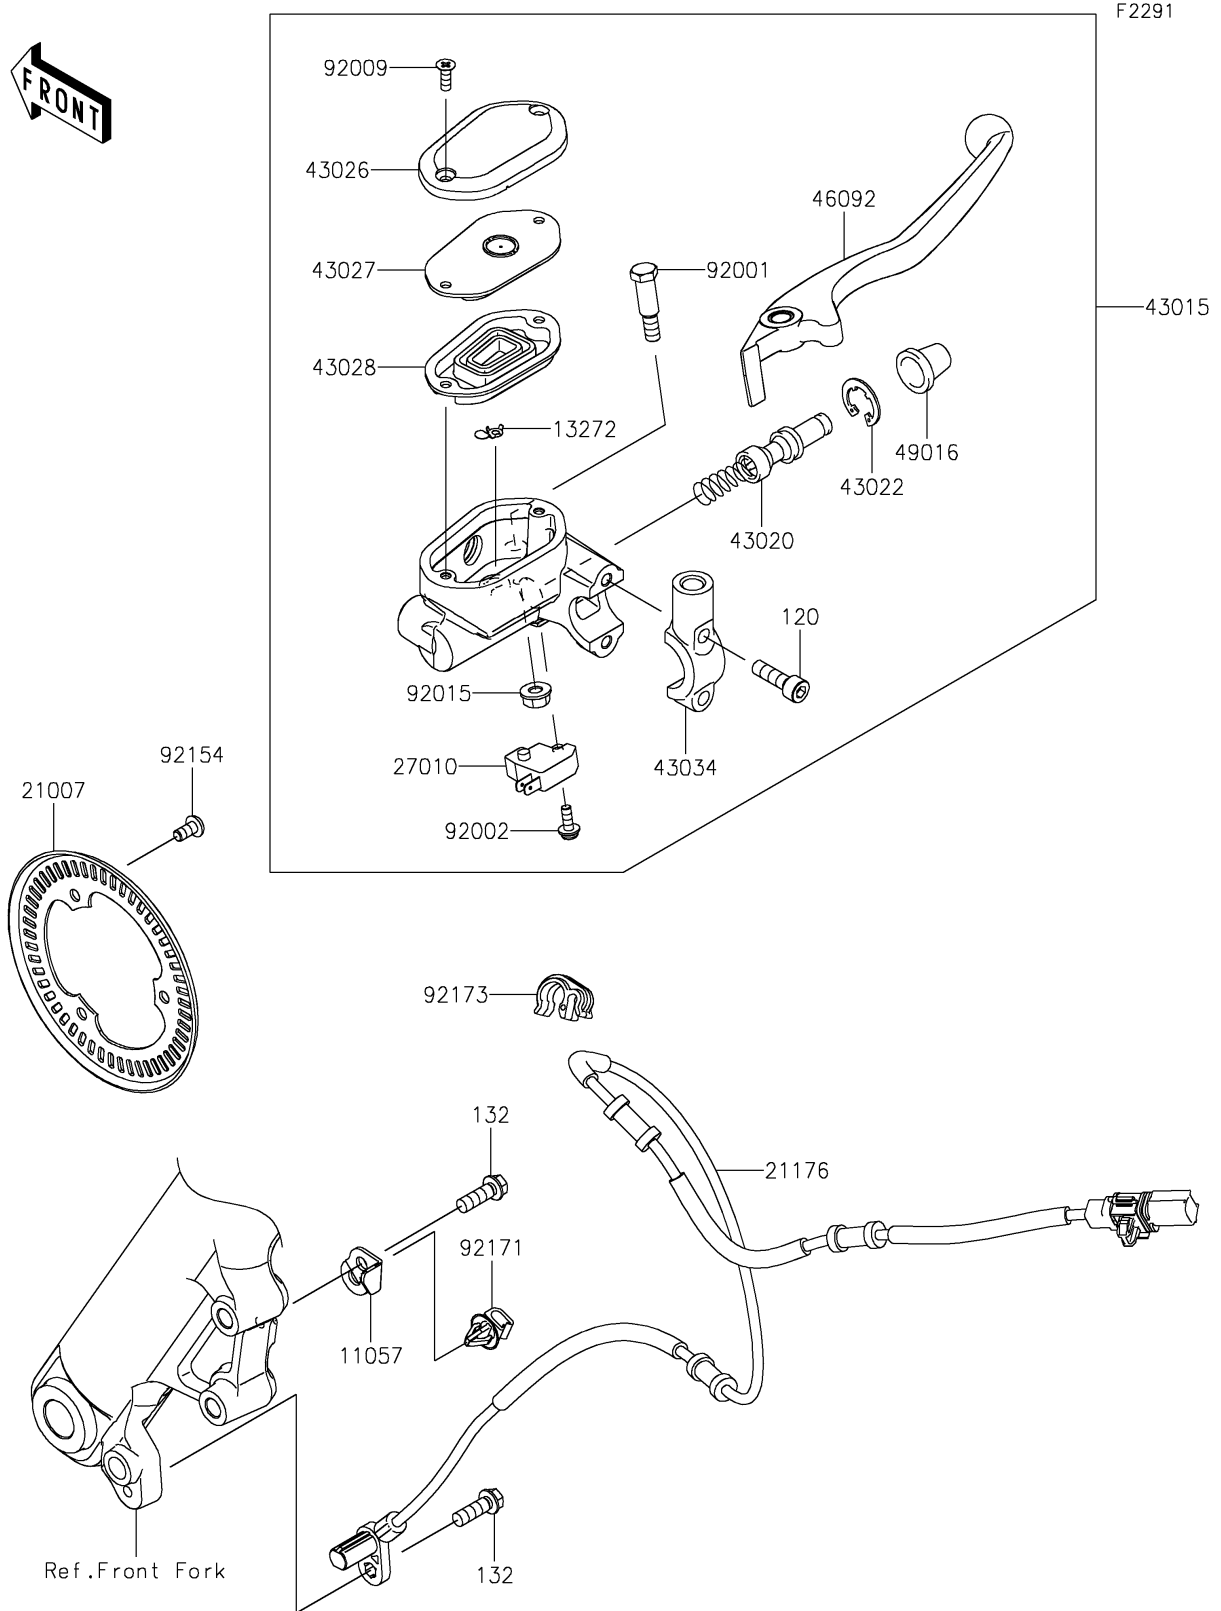

2025 Eliminator SE ABS PARTS DIAGRAM

Front Master Cylinder

2025 Eliminator SE ABS PARTS LIST

Front Master Cylinder

ITEM NAME	PART NUMBER	QUANTITY
BRACKET,SENSOR (Ref # 11057)	11057-1099	1
PLATE (Ref # 13272)	13272-0573	1
ROTOR,SENSOR,FR (Ref # 21007)	21007-0671	1
SENSOR,SPEED,FR (Ref # 21176)	21176-1180	1
SWITCH,BRAKE (Ref # 27010)	27010-0762	1
CYLINDER-ASSY-MASTER,FR (Ref # 43015)	43015-0715	1
PISTON-COMP-BRAKE (Ref # 43020)	43020-0022	1
STOPPER-BRAKE,PISTON (Ref # 43022)	43022-1010	1
CAP-BRAKE (Ref # 43026)	43026-0026	1
PLATE-DIAPHRAGM (Ref # 43027)	43027-0010	1
DIAPHRAGM (Ref # 43028)	43028-0022	1
HOLDER-BRAKE (Ref # 43034)	43034-0145	1
LEVER-GRIP,FRONT BRAKE (Ref # 46092)	46092-0028	1
COVER-SEAL,MASTER CYLINDER (Ref # 49016)	49016-1044	1
BOLT,FRONT BRAKE LEVER (Ref # 92001)	92001-1728	1
BOLT,SCREW,4X12 (Ref # 92002)	92002-1323	1
SCREW,4MM (Ref # 92009)	92009-1458	2
NUT,FLANGED,6MM,BLACK (Ref # 92015)	92015-1233	1
BOLT,SOCKET,5X10 (Ref # 92154)	92154-7198	3
CLAMP (Ref # 92171)	92171-0640	1
CLAMP,HOSE&SENSOR LINE (Ref # 92173)	92173-1613	1
BOLT-SOCKET,6X20 (Ref # 120)	120CB0620	2
BOLT-FLANGED-SMALL,6X18 (Ref # 132)	132BC0618	2