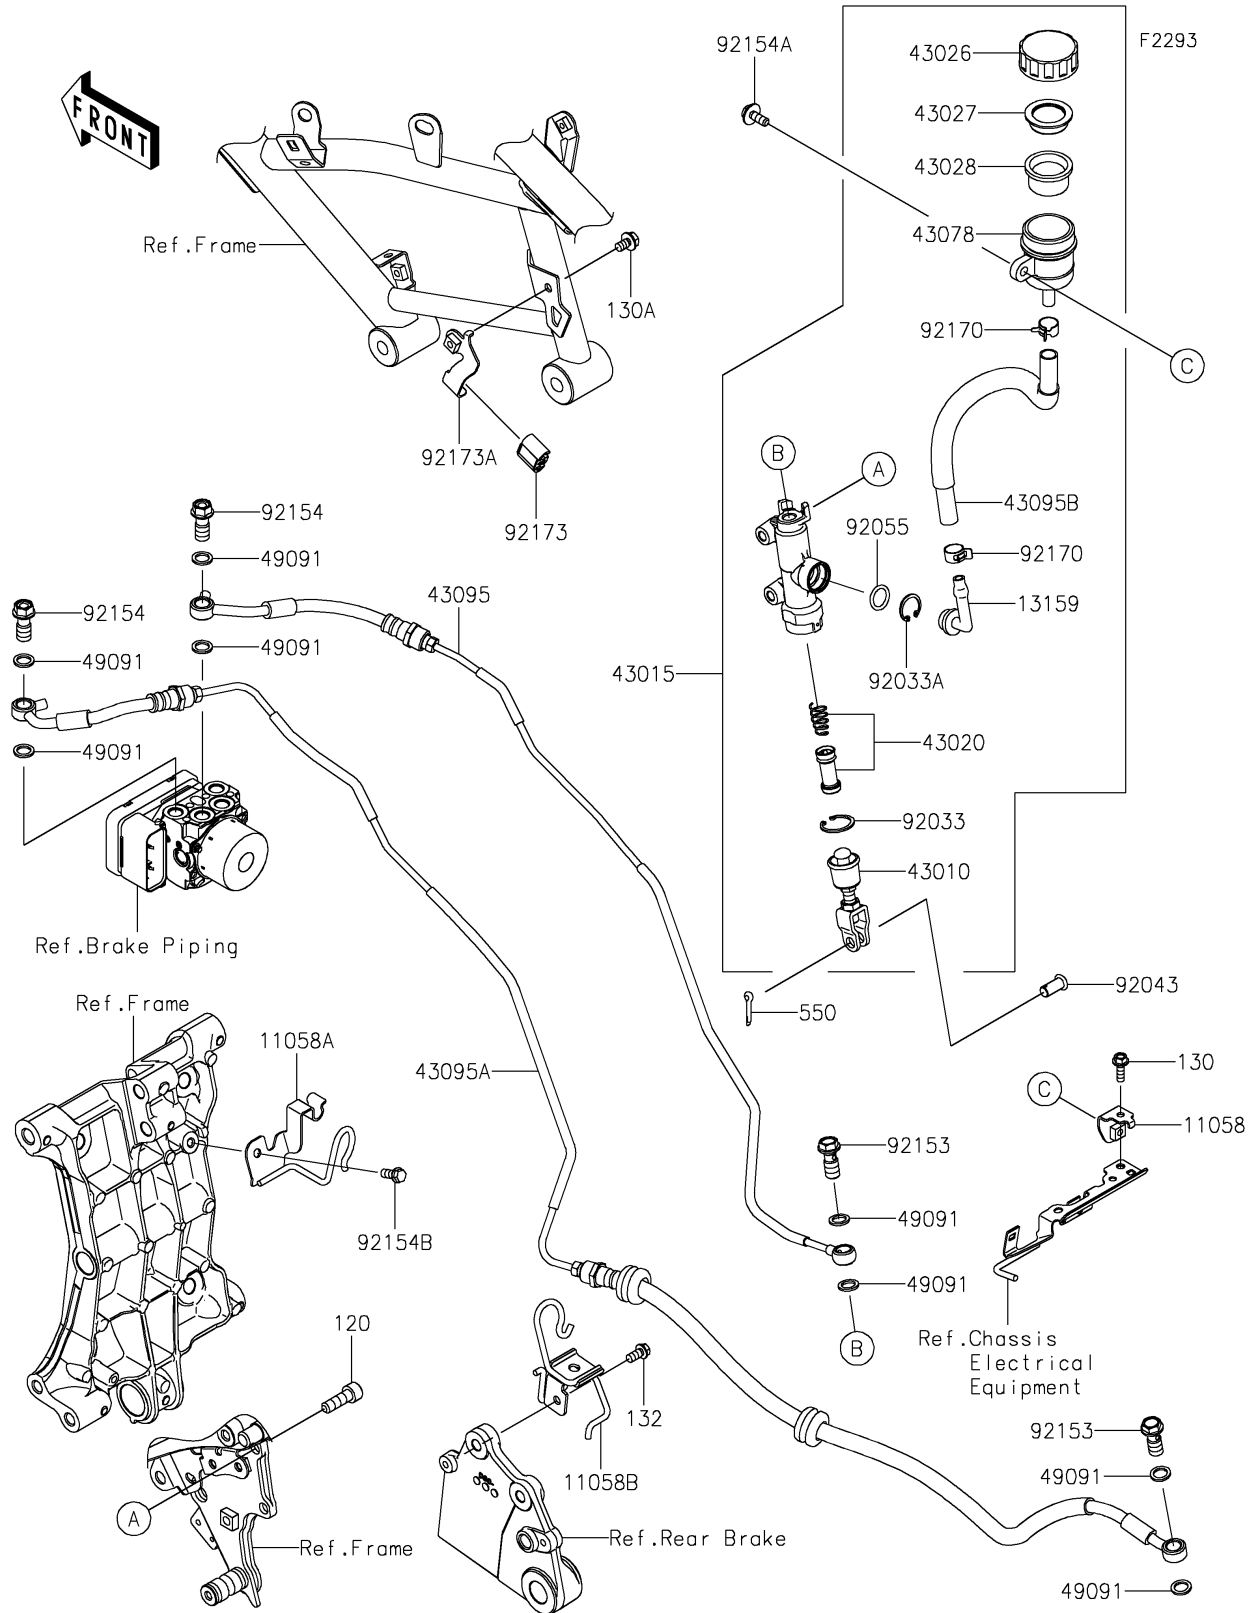

2025 Eliminator SE ABS PARTS DIAGRAM

Rear Master Cylinder

2025 Eliminator SE ABS PARTS LIST

Rear Master Cylinder

ITEM NAME	PART NUMBER	QUANTITY
BRACKET,RESERVOIR (Ref # 11058)	11058-0497	1
BRACKET (Ref # 11058A)	11058-0498	1
BRACKET (Ref # 11058B)	11058-0500	1
CONNECTOR (Ref # 13159)	13159-1056	1
ROD-ASSY-BRAKE (Ref # 43010)	43010-0022	1
CYLINDER-ASSY-MASTER,RR (Ref # 43015)	43015-0803	1
PISTON-COMP-BRAKE (Ref # 43020)	43020-1094	1
CAP-BRAKE (Ref # 43026)	43026-0009	1
PLATE-DIAPHRAGM (Ref # 43027)	43027-1053	1
DIAPHRAGM (Ref # 43028)	43028-1065	1
RESERVOIR (Ref # 43078)	43078-0040	1
HOSE-BRAKE,ABS-RR M/CYLINDER (Ref # 43095)	43095-1880	1
HOSE-BRAKE,ABS-RR CALIPER (Ref # 43095A)	43095-1881	1
HOSE-BRAKE (Ref # 43095B)	43095-1893	1
WASHER-SEAL,10.1X14.5X1.5 (Ref # 49091)	49091-0001	8
RING-SNAP,20.9X24.6X1.2 (Ref # 92033)	92033-0079	1
RING-SNAP,20.5MM (Ref # 92033A)	92033-1186	1
PIN (Ref # 92043)	92043-0904	1
RING-O,14.8X2.4 (Ref # 92055)	92055-0741	1
BOLT,OIL,L=23 (Ref # 92153)	92153-0627	2
BOLT,BANJO,10X22 (Ref # 92154)	92154-1138	2
BOLT,UPSET-WP,6X16 (Ref # 92154A)	92154-2244	1
BOLT,6X14 (Ref # 92154B)	92154-4129	1
CLAMP,HOSE (Ref # 92170)	92170-1091	2
CLAMP,METAL PIPE (Ref # 92173)	92173-0986	1
CLAMP,ABS PIPE (Ref # 92173A)	92173-2583	1
BOLT-SOCKET,8X25 (Ref # 120)	120CB0825	2
BOLT-FLANGED,5X16 (Ref # 130)	130BA0516	1
BOLT-FLANGED,6X10 (Ref # 130A)	130BB0610	1

2025 Eliminator SE ABS PARTS LIST

Rear Master Cylinder

ITEM NAME	PART NUMBER	QUANTITY
BOLT-FLANGED-SMALL,6X12 (Ref # 132)	132BB0612	1
PIN-COTTER,2.0X15 (Ref # 550)	550AA2015	1