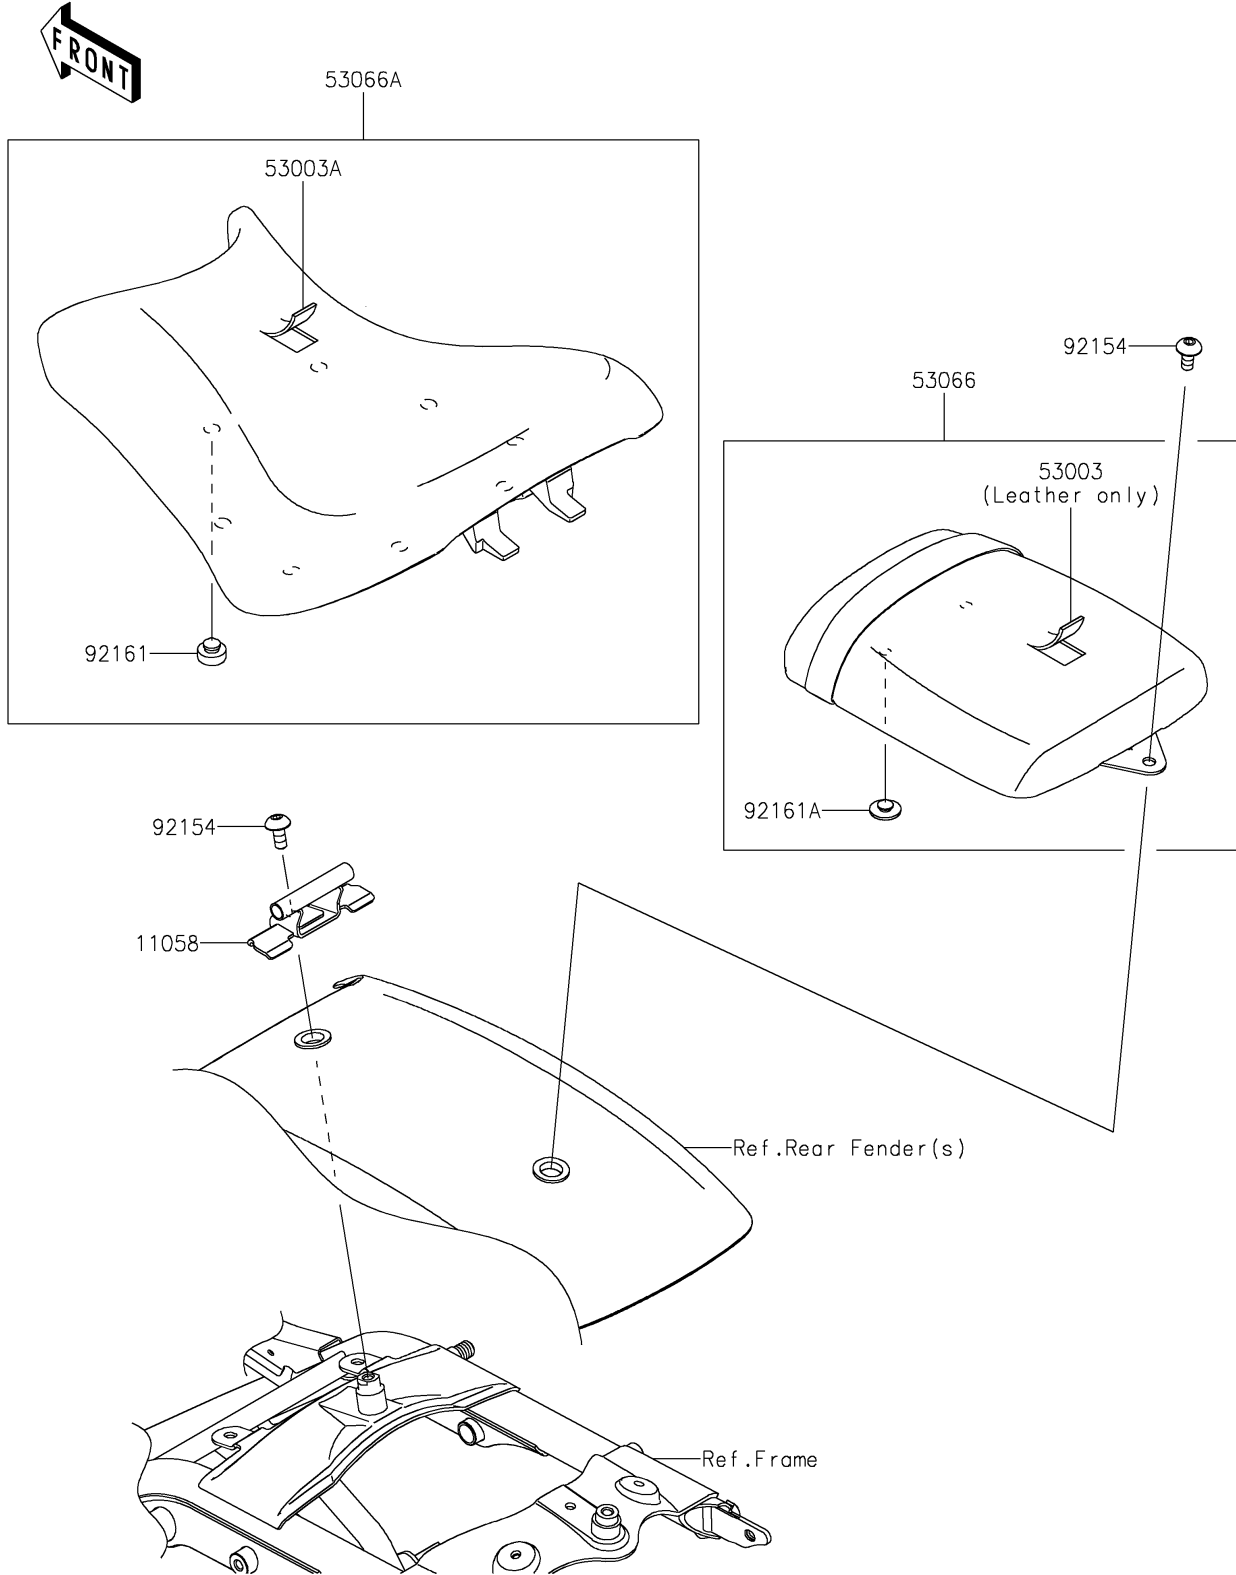

2025 Eliminator SE ABS PARTS DIAGRAM

Seat

F2510

2025 Eliminator SE ABS PARTS LIST

Seat

ITEM NAME	PART NUMBER	QUANTITY
BRACKET,SEAT (Ref # 11058)	11058-0342	1
LEATHER,BLACK (Ref # 53003)	53003-0664-MA	1
LEATHER,BLACK (Ref # 53003A)	53003-0674-MA	1
SEAT-ASSY,RR,BLACK+BLK (Ref # 53066)	53066-0854-12Y	1
SEAT-ASSY,FR,BLACK (Ref # 53066A)	53066-0888-MA	1
BOLT,SOCKET,8X18 (Ref # 92154)	92154-7058	2
DAMPER,10X20X8 (Ref # 92161)	92161-0855	8
DAMPER,8X22X10 (Ref # 92161A)	92161-1685	2