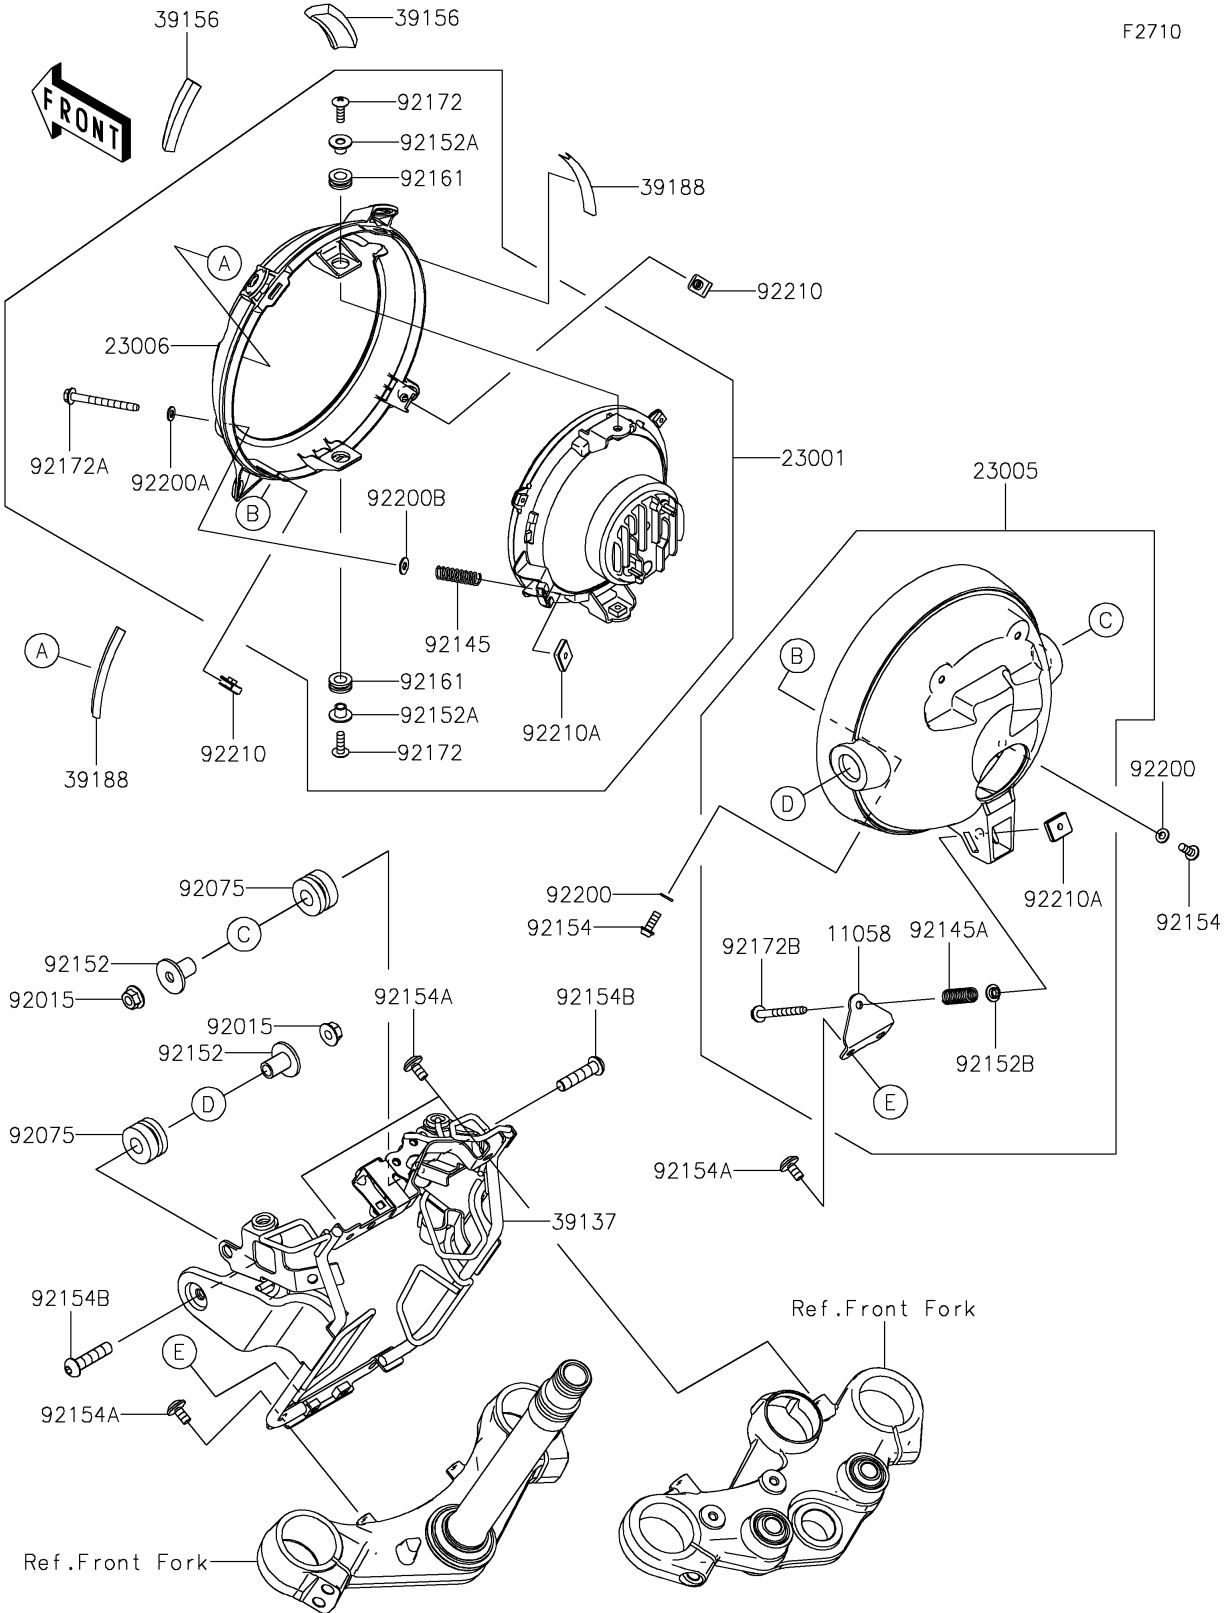

2024 Eliminator® SE PARTS DIAGRAM

Headlight(s)

2024 Eliminator® SE PARTS LIST

Headlight(s)

ITEM NAME	PART NUMBER	QUANTITY
BRACKET,HEAD LAMP BODY (Ref # 11058)	11058-0255	1
LAMP-ASSY-HEAD,LED (Ref # 23001)	23001-0077	1
BODY-COMP-HEAD LAMP (Ref # 23005)	23005-0317	1
RIM-LAMP (Ref # 23006)	23006-0028	1
STAY-COMP (Ref # 39137)	39137-0745	1
PAD,50X15X7 (Ref # 39156)	39156-2864	2
TAPE,70X15 (Ref # 39188)	39188-0597	2
NUT,FLANGED,8MM (Ref # 92015)	92015-1014	2
DAMPER (Ref # 92075)	92075-1736	2
SPRING (Ref # 92145)	92145-1990	1
SPRING (Ref # 92145A)	92145-2279	1
COLLAR,8X12X20.3 (Ref # 92152)	92152-2433	2
COLLAR (Ref # 92152A)	92152-2785	2
COLLAR (Ref # 92152B)	92152-2940	1
BOLT,SOCKET,5X16 (Ref # 92154)	92154-1701	2
BOLT,SOCKET,6X12 (Ref # 92154A)	92154-2706	6
BOLT,SOCKET,8X35 (Ref # 92154B)	92154-7063	2
DAMPER (Ref # 92161)	92161-2376	2
SCREW,PAN-CROSS,5X15 (Ref # 92172)	92172-1407	2
SCREW,FLANGED,5X52 (Ref # 92172A)	92172-1409	1
SCREW,FLANGED,5X52 (Ref # 92172B)	92172-1461	1
WASHER,5.2X10X1 (Ref # 92200)	92200-2286	2
WASHER,5.2X10X1 (Ref # 92200A)	92200-2435	1
WASHER,5.2X12X1 (Ref # 92200B)	92200-2436	1
NUT (Ref # 92210)	92210-0571	2
NUT (Ref # 92210A)	92210-1850	2