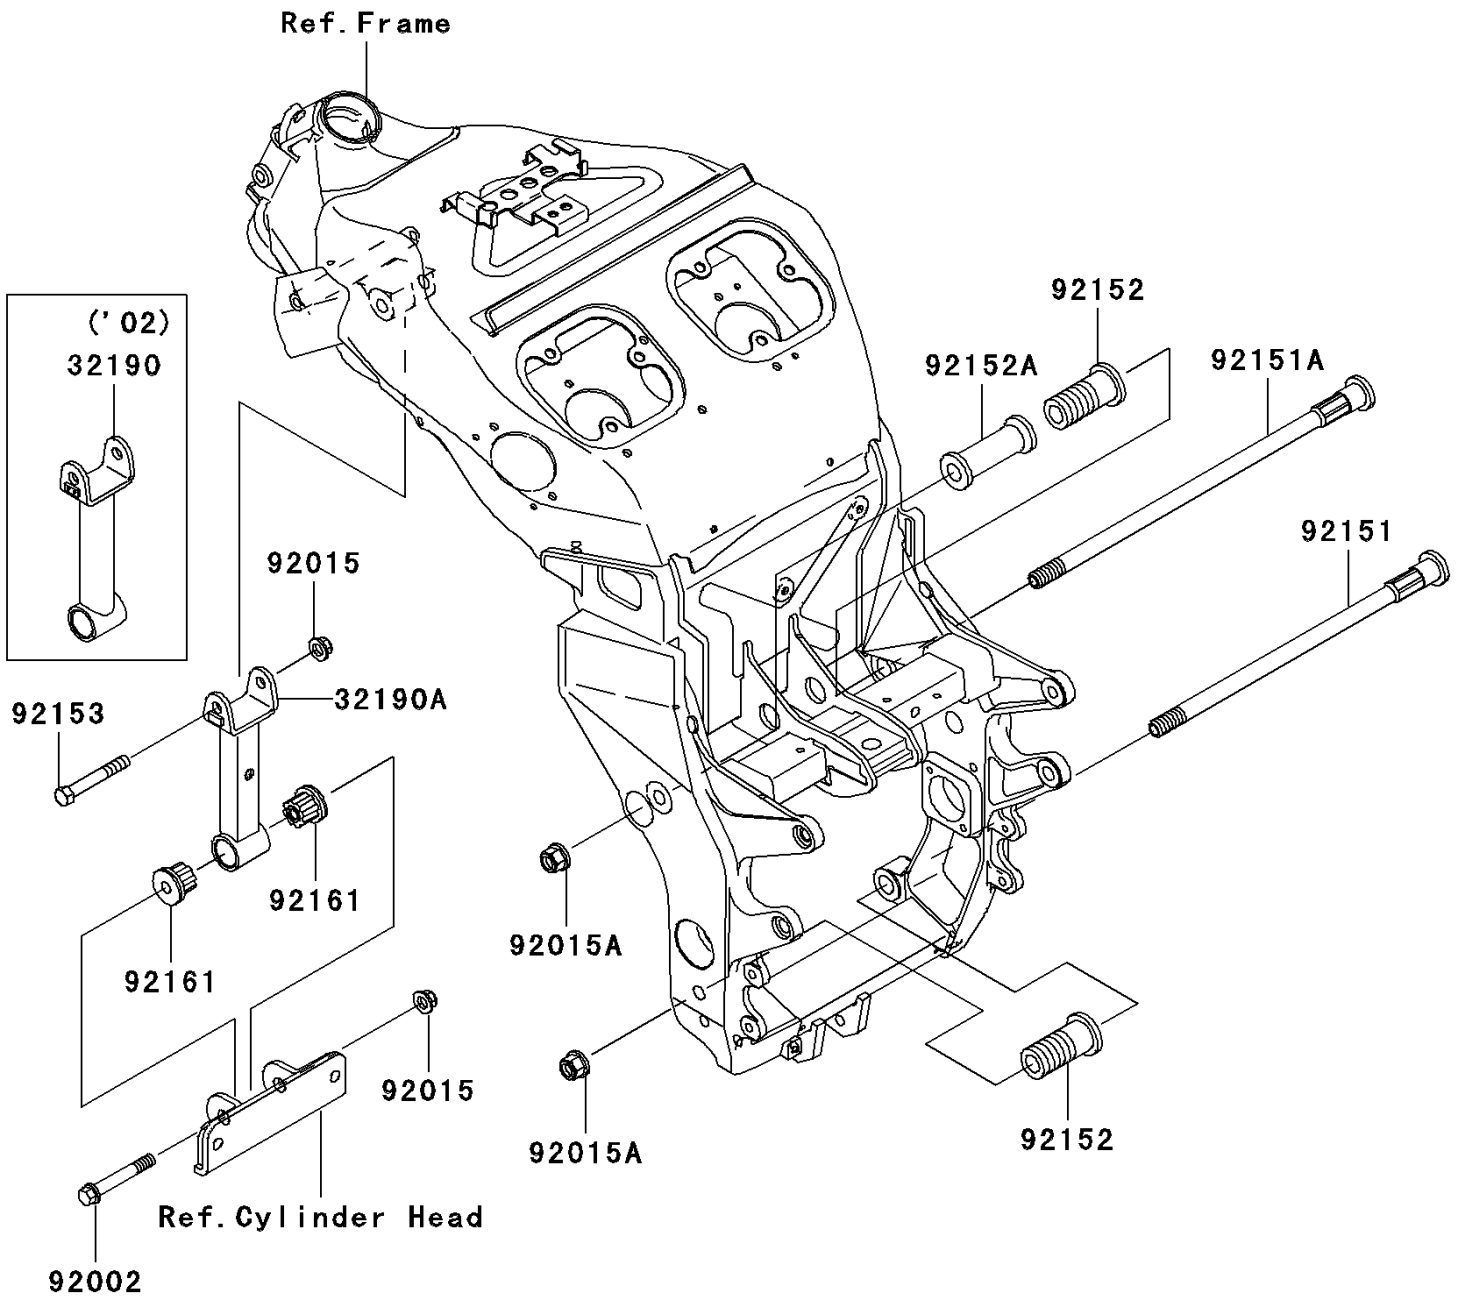

2003 Ninja[®] ZX[™]-12R PARTS DIAGRAM

Engine Mount

F2122

2003 Ninja® ZX™ -12R PARTS LIST

Engine Mount

ITEM NAME	PART NUMBER	QUANTITY
BRACKET-ENGINE,FR,UPP (Ref # 32190A)	32190-1310	1
BOLT,10X70 (Ref # 92002)	92002-1183	1
NUT,FLANGED,10MM (Ref # 92015)	92015-1335	2
NUT,FLANGED,12MM (Ref # 92015A)	92015-1433	2
BOLT,12X268 (Ref # 92151)	92151-1558	1
BOLT,12X312 (Ref # 92151A)	92151-1559	1
COLLAR,L=51 (Ref # 92152)	92152-1185	2
COLLAR,L=65 (Ref # 92152A)	92152-1186	1
BOLT,10X70 (Ref # 92153)	92153-1104	1
DAMPER,ENGINE MOUNT (Ref # 92161)	92161-1072	2