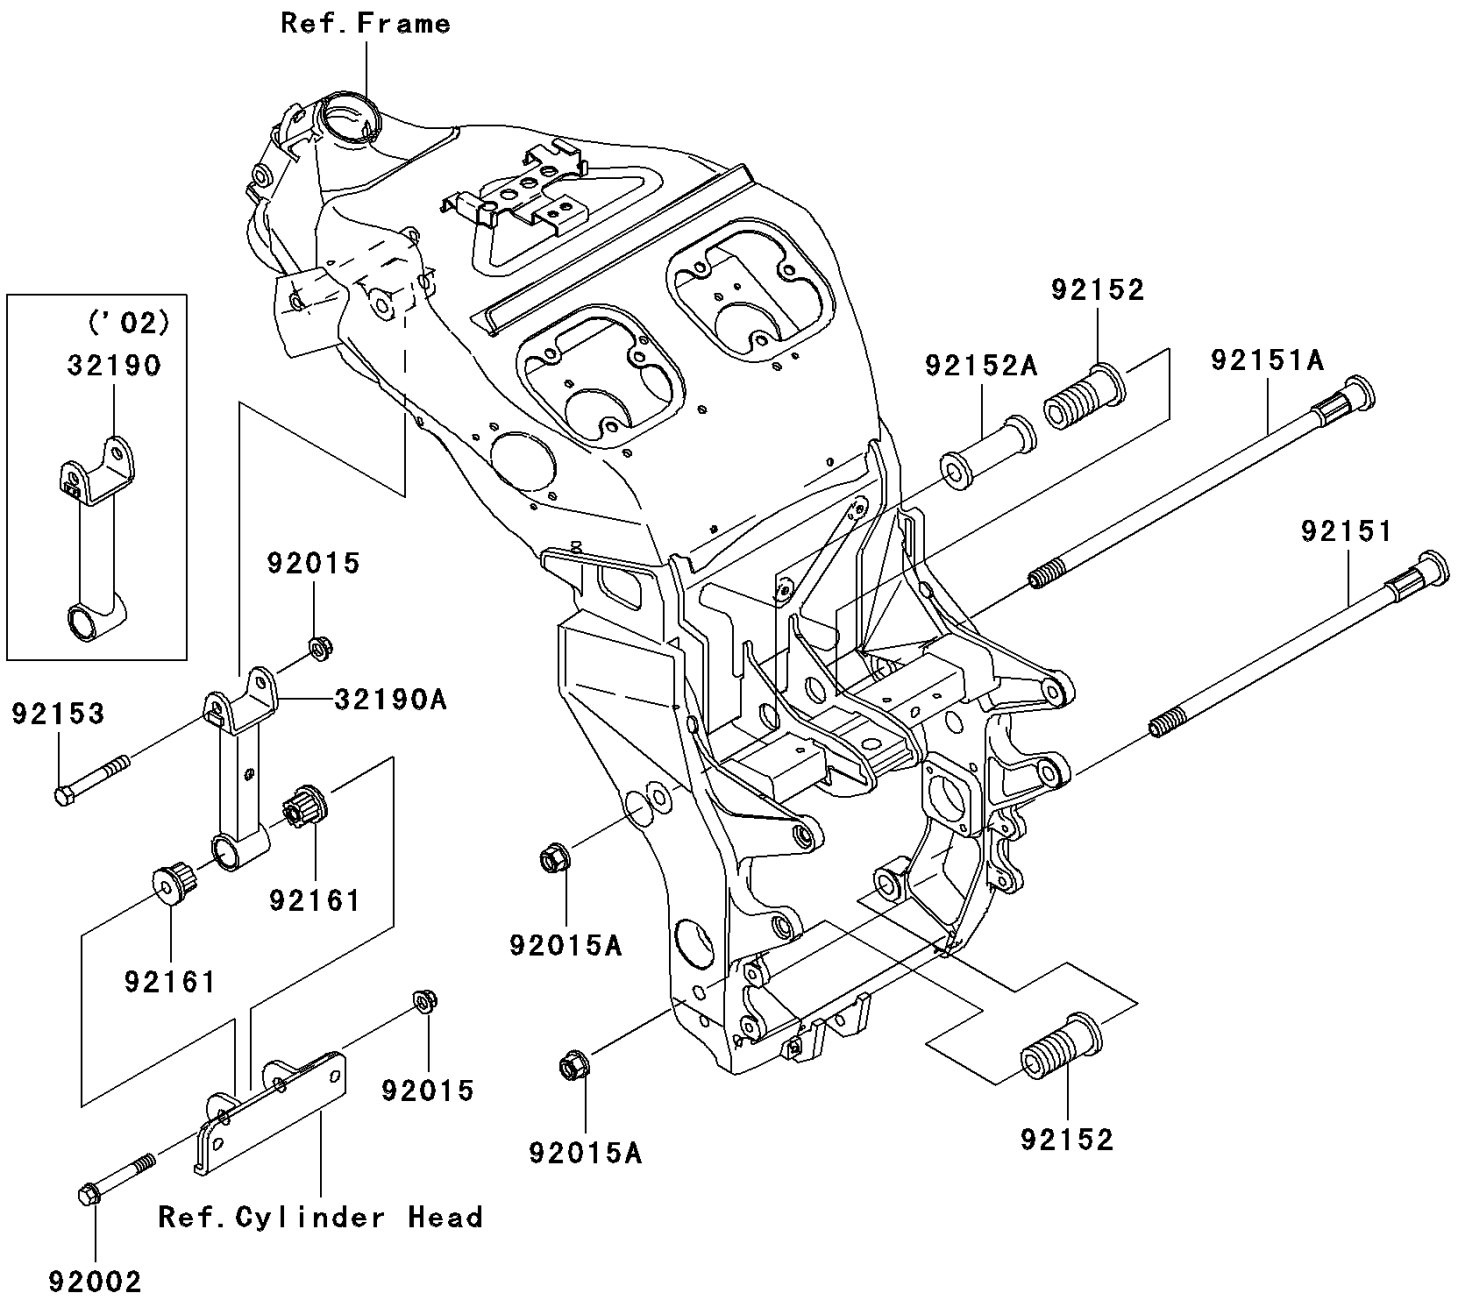

2004 Ninja® ZX™-12R PARTS DIAGRAM

Engine Mount

F2122

2004 Ninja® ZX™ -12R PARTS LIST

Engine Mount

ITEM NAME	PART NUMBER	QUANTITY
-----------	-------------	----------