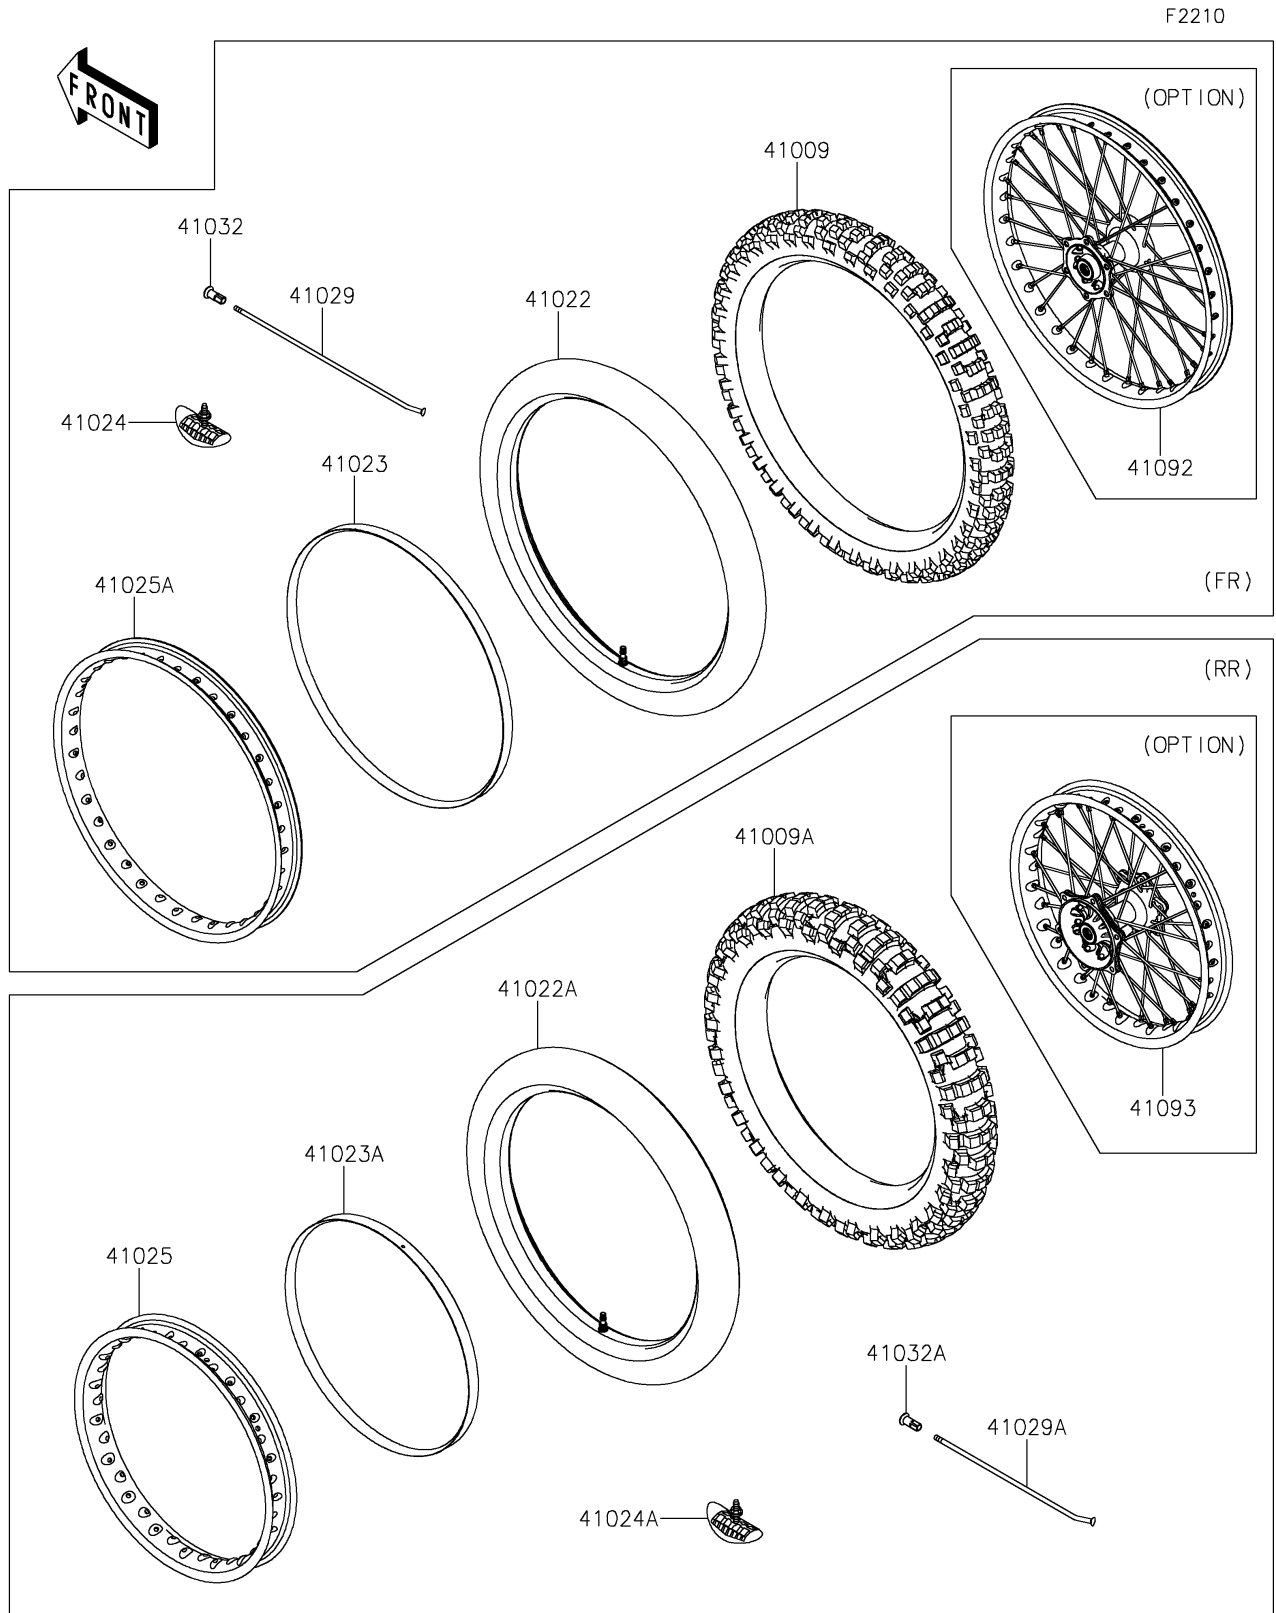

2025 KLX230R PARTS DIAGRAM

Wheels/Tires

2025 KLX230R PARTS LIST

Wheels/Tires

ITEM NAME	PART NUMBER	QUANTITY
TIRE,FR,80/100-21 51M,D952F (Ref # 41009)	41009-0813	1
TIRE,RR,100/100-18 59M,D952 (Ref # 41009A)	41009-0814	1
TUBE-TIRE (Ref # 41022)	41022-0110	1
TUBE-TIRE (Ref # 41022A)	41022-0111	1
BAND-RIM,2.75-21 (Ref # 41023)	41023-0028	1
BAND-RIM,4.10-18 (Ref # 41023A)	41023-0029	1
STOPPER-RIM,1.60-M(DUNLOP) (Ref # 41024)	41024-010	1
STOPPER-RIM,1.85-M(DUNLOP) (Ref # 41024A)	41024-011	1
RIM,RR,18X1.85,BLACK (Ref # 41025)	41025-0399-WC	2
RIM,FR,21X1.60,BLACK (Ref # 41025A)	41025-0400-WC	1
SPOKE-INNER,225.5MMX162D (Ref # 41029)	41029-0105	36
SPOKE-INNER,186.5MMX162D (Ref # 41029A)	41029-0106	36
NIPPLE-SPOKE (Ref # 41032)	41032-0010	36
NIPPLE-SPOKE (Ref # 41032A)	41032-0013	36
WHEEL-SUB ASSY,FR,BLACK (Ref # 41092)	41092-0041-WC	1
WHEEL-SUB ASSY,RR,BLACK (Ref # 41093)	41093-0025-WC	1