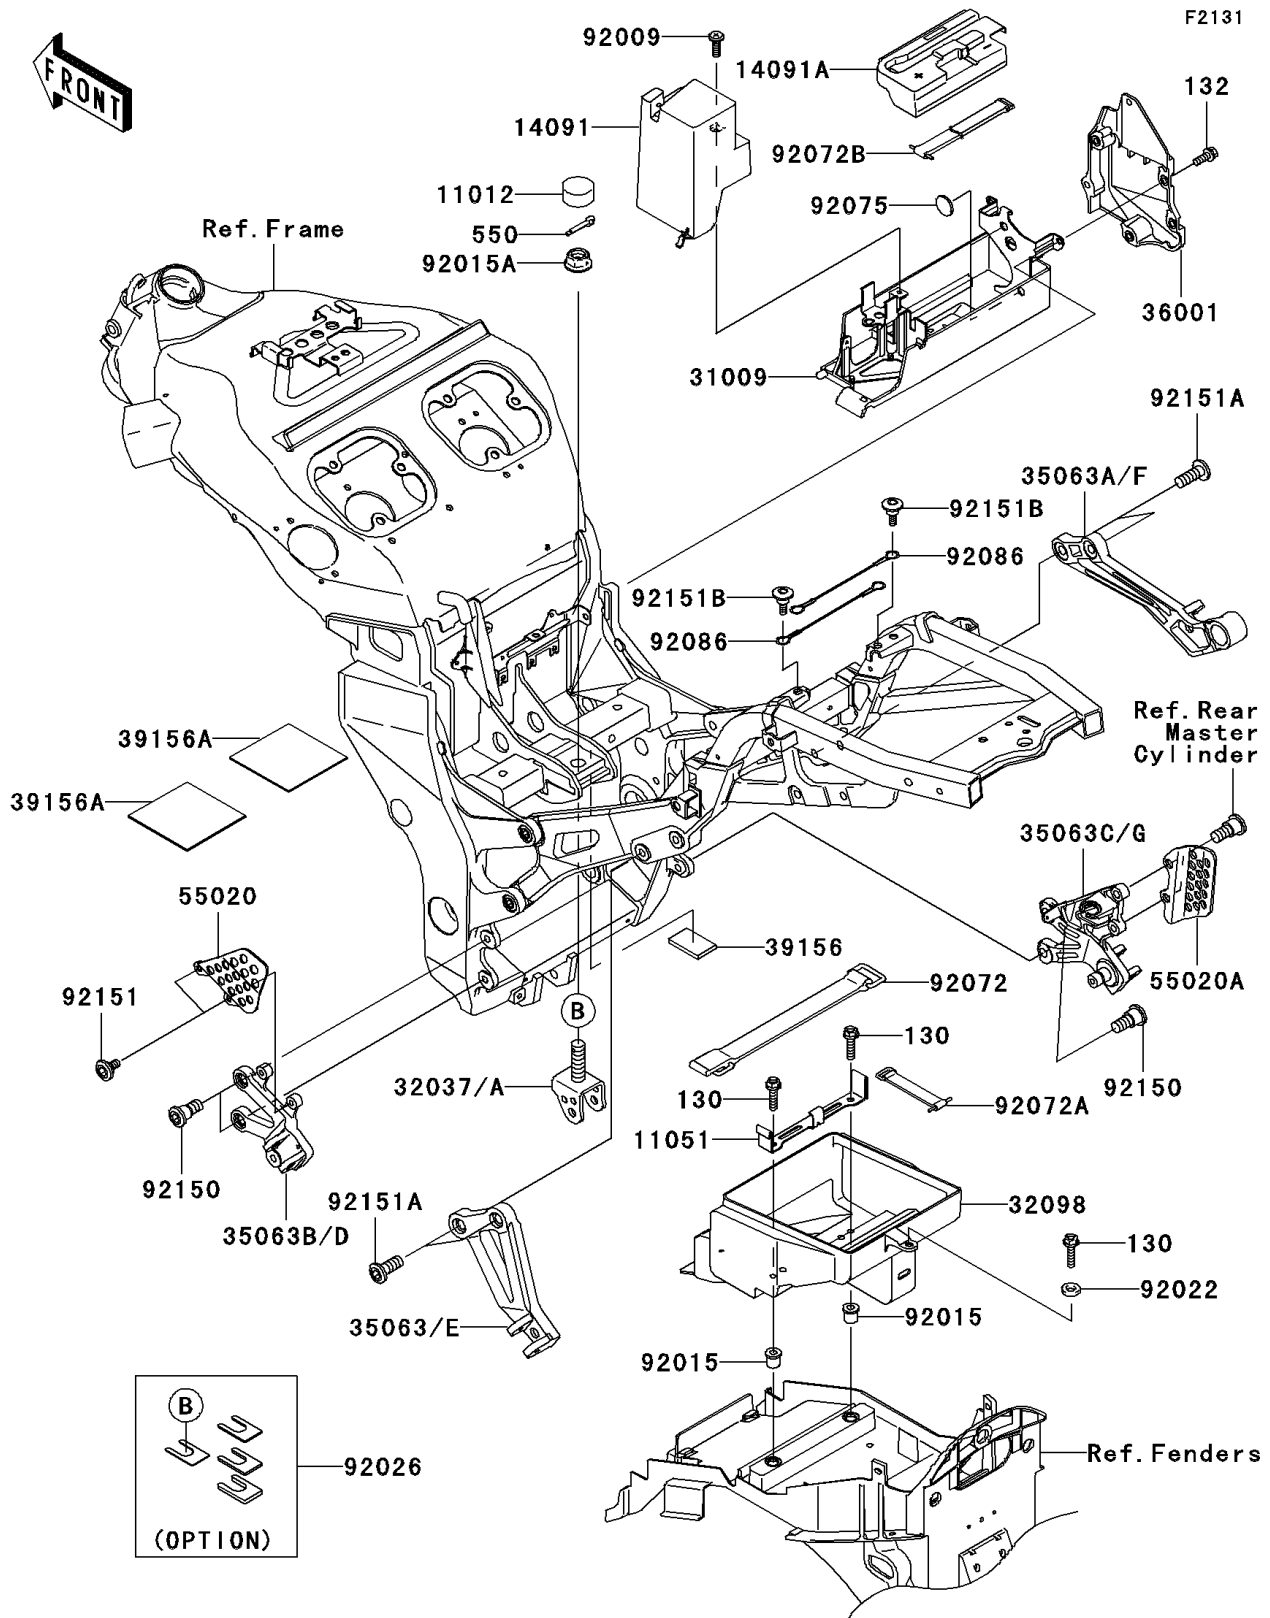

2002 Ninja® ZX™-12R PARTS DIAGRAM

Frame Fittings

2002 Ninja® ZX™-12R PARTS LIST

Frame Fittings

| ITEM NAME | PART NUMBER | QUANTITY |
|---|---------------|----------|
| BOLT-FLANGED,6X25 (Ref # 130) | 130J0625 | 3 |
| BOLT-FLANGED-SMALL (Ref # 132) | 132J0616 | 6 |
| PIN-COTTER,4.0X25 (Ref # 550) | 550D4025 | 1 |
| CAP,AXLE NUT (Ref # 11012) | 11012-1592 | 1 |
| BRACKET,TOOL CASE (Ref # 11051) | 11051-1377 | 1 |
| COVER,FUSE (Ref # 14091) | 14091-1238 | 1 |
| COVER,BATTERY (Ref # 14091A) | 14091-1288 | 1 |
| CASE-COMP-BATTERY (Ref # 31009) | 31009-1056 | 1 |
| BRACKET-SHOCKABSORBER (Ref # 32037A) | 32037-1800 | 1 |
| CASE-TOOL (Ref # 32098) | 32098-1131 | 1 |
| STAY,FR,LH (Ref # 35063D) | 35063-1062 | 1 |
| STAY,RR,LH (Ref # 35063E) | 35063-1064 | 1 |
| STAY,RR,RH (Ref # 35063F) | 35063-1065 | 1 |
| STAY,FR,RH (Ref # 35063G) | 35063-1236 | 1 |
| COVER-SIDE,FRAME,RH,F.S.BLACK (Ref # 36001) | 36001-1670-8F | 1 |
| PAD (Ref # 39156) | 39156-1649 | 1 |
| PAD (Ref # 39156A) | 39156-1650 | 2 |
| GUARD,FRONT STEP,LH (Ref # 55020) | 55020-1696 | 1 |
| GUARD,FRONT STEP,RH (Ref # 55020A) | 55020-1697 | 1 |
| SCREW,5X16 (Ref # 92009) | 92009-1909 | 1 |
| NUT (Ref # 92015) | 92015-1700 | 2 |
| NUT,FLANGED,16MM (Ref # 92015A) | 92015-1881 | 1 |
| WASHER,7X16X1.2 (Ref # 92022) | 92022-1344 | 1 |
| SPACER,SET (Ref # 92026) | 92026-1586 | 1 |
| BAND,L=150 (Ref # 92072) | 92072-1203 | 1 |
| BAND,TOOL (Ref # 92072A) | 92072-1349 | 1 |
| BAND,L=290 (Ref # 92072B) | 92072-1377 | 1 |
| DAMPER,RUBBER (Ref # 92075) | 92075-261 | 2 |
| WIRE,L=150 (Ref # 92086) | 92086-1075 | 2 |

2002 Ninja® ZX™ -12R PARTS LIST

Frame Fittings

| ITEM NAME | PART NUMBER | QUANTITY |
|----------------------------------|-------------|----------|
| BOLT,SOCKET,8X20 (Ref # 92150) | 92150-1839 | 4 |
| BOLT,6MM (Ref # 92151) | 92151-1334 | 2 |
| BOLT,SOCKET,10X30 (Ref # 92151A) | 92151-1372 | 4 |
| BOLT,SOCKET,6X21 (Ref # 92151B) | 92151-1880 | 2 |