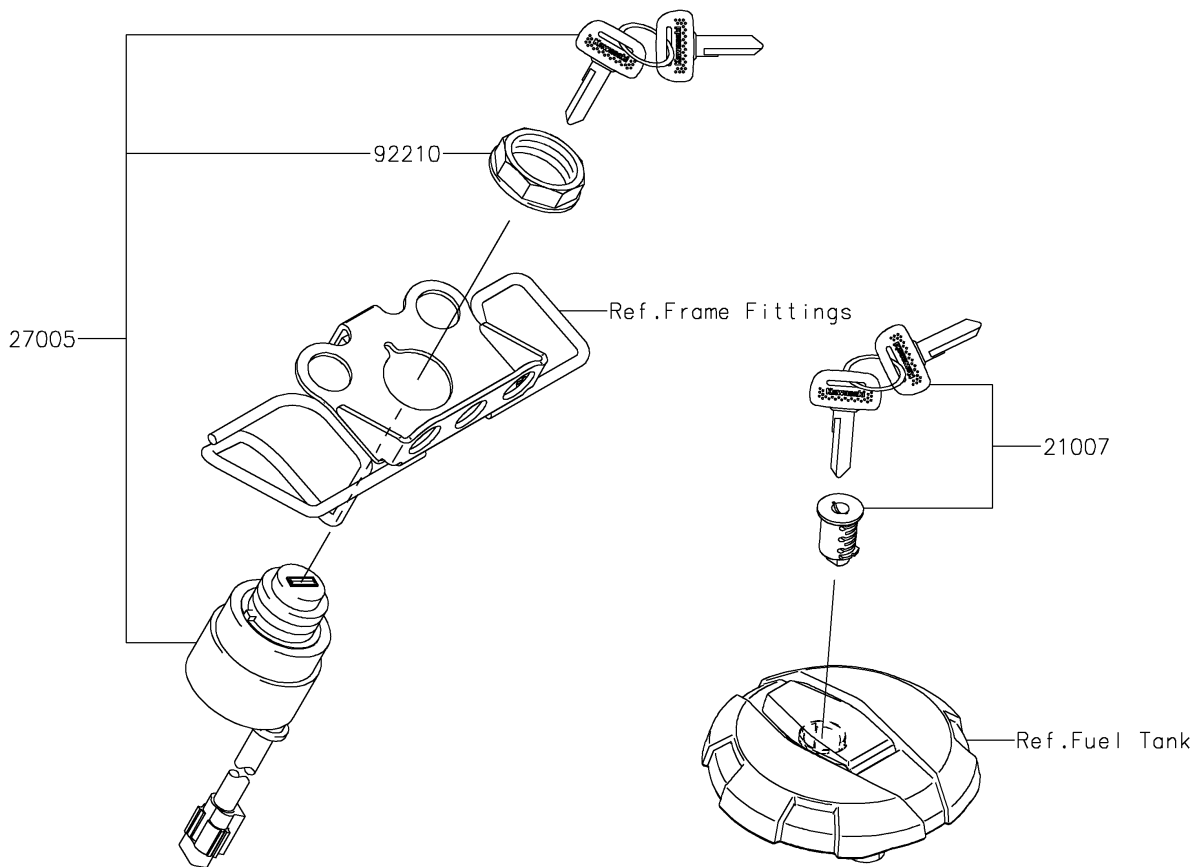

# 2025 KLX230R PARTS DIAGRAM

## Ignition Switch

## 2025 KLX230R PARTS LIST

### Ignition Switch

ITEM NAME	PART NUMBER	QUANTITY
ROTOR,LOCK,TANK CAP (Ref # 21007)	21007-5087	1
SWITCH-ASSY-IGNITION (Ref # 27005)	27005-0669	1
SWITCH-ASSY-IGNITION (Ref # 27005A)	27005-5169	1
KEY-LOCK,BLANK,TYPE A (Ref # 27008)	27008-0656	1
KEY-LOCK,BLANK,TYPE B (Ref # 27008A)	27008-0657	1
NUT,IGNITION SWITCH (Ref # 92210)	92210-1264	1