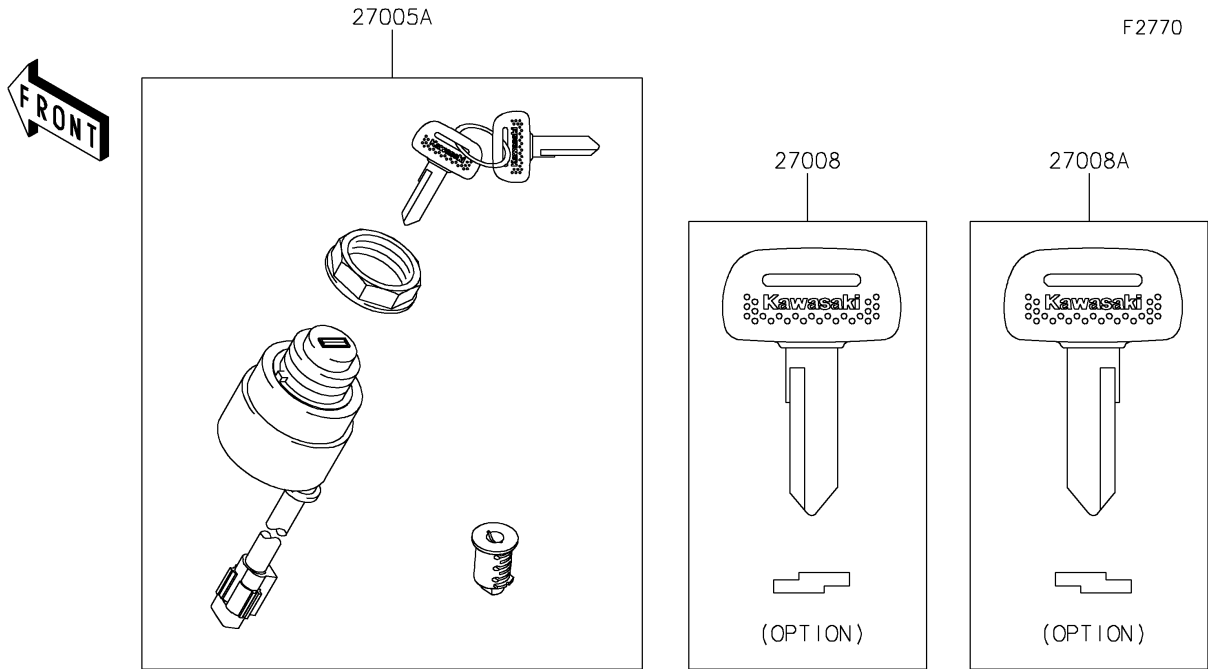

2025 KLX230R PARTS DIAGRAM

Ignition Switch