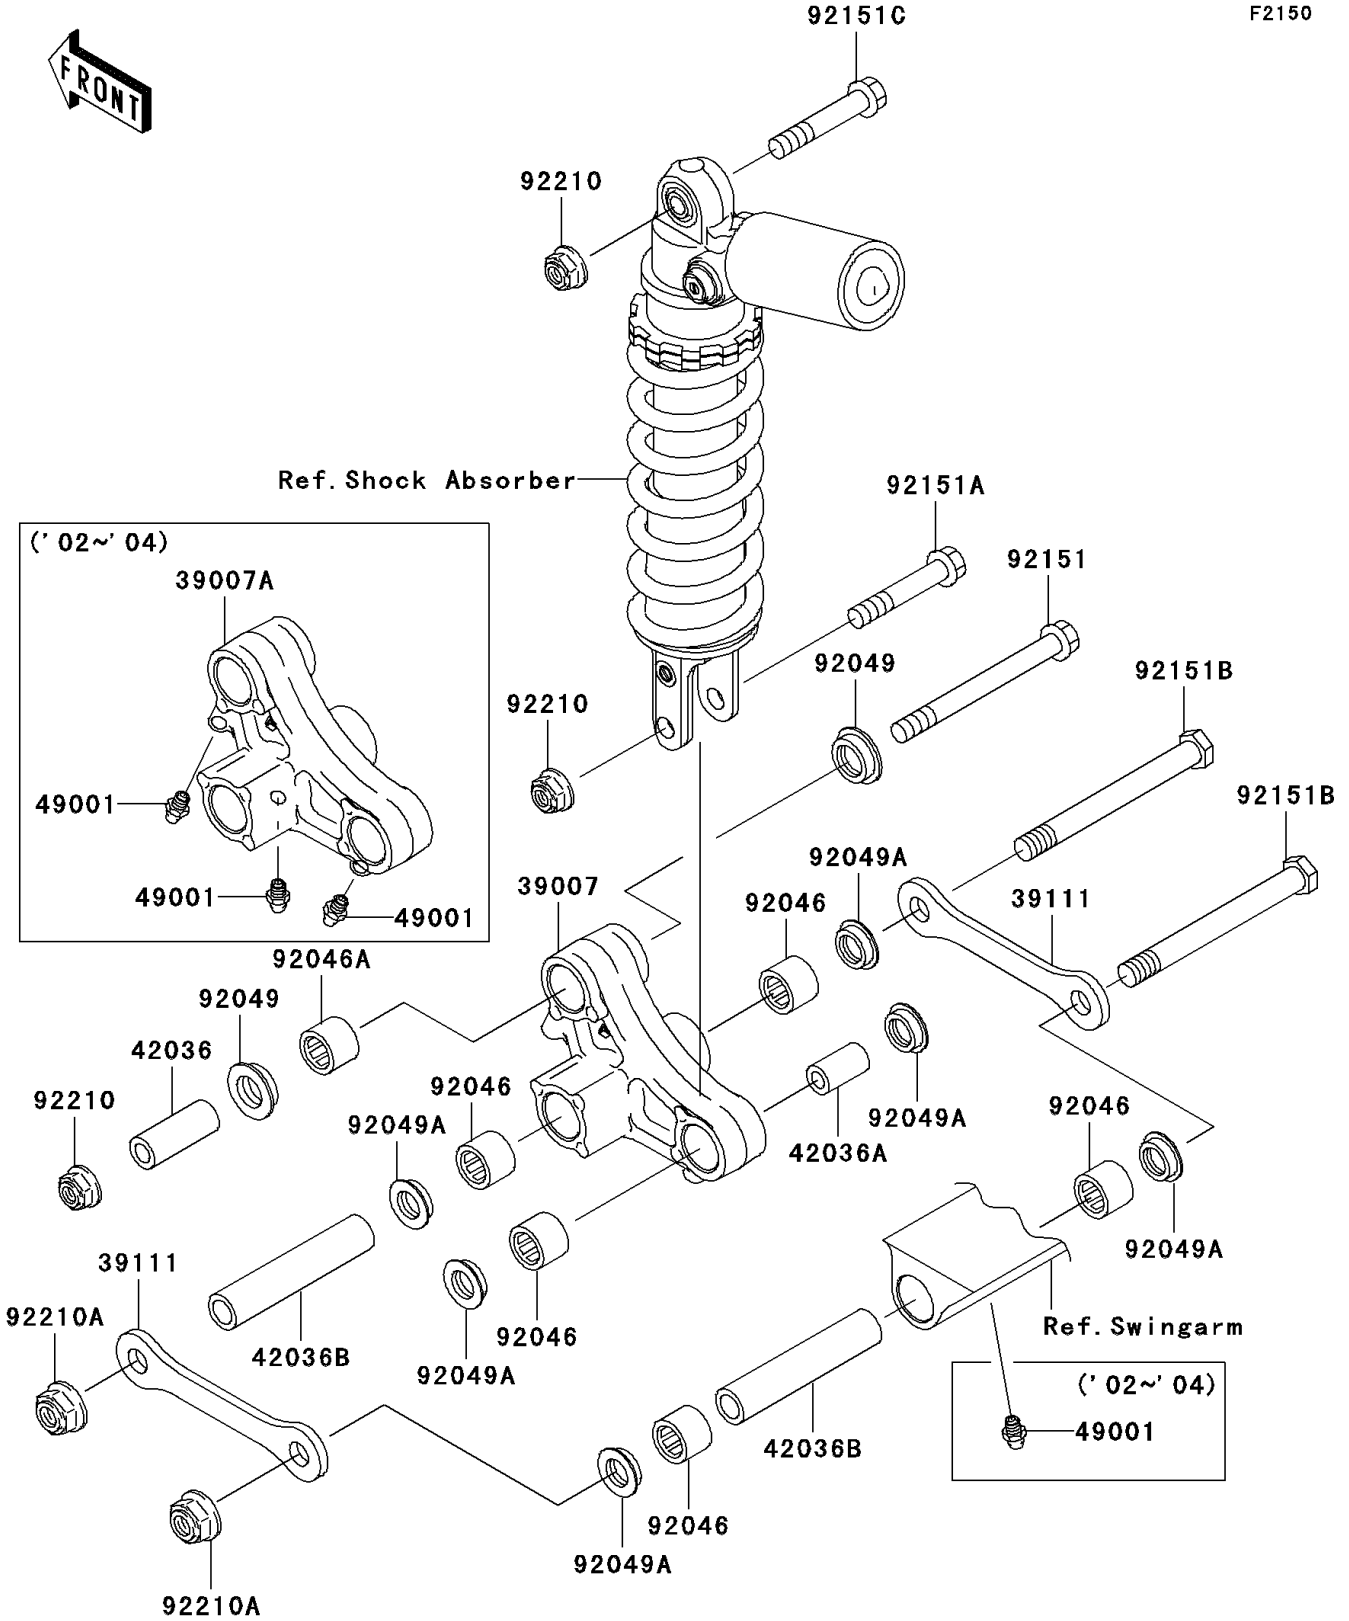

2003 Ninja® ZX™-12R PARTS DIAGRAM

Rear Suspension

F2150

2003 Ninja® ZX™ -12R PARTS LIST

Rear Suspension

ITEM NAME	PART NUMBER	QUANTITY
ARM-SUSP,UNI TRAK (Ref # 39007A)	39007-1302	1
ROD-TIE,SUSPENSION (Ref # 39111)	39111-1177	2
SLEEVE,10.1X17X44.5 (Ref # 42036)	42036-1342	1
SLEEVE,10.1X18X32 (Ref # 42036A)	42036-1344	1
SLEEVE,12.1X18X90 (Ref # 42036B)	42036-1360	2
NIPPLE-GREASE (Ref # 49001)	49001-0001	4
BEARING-NEEDLE,SFYZM182417 (Ref # 92046)	92046-1272	5
BEARING-NEEDLE,SFYZM172425 (Ref # 92046A)	92046-1273	1
SEAL-OIL,MHA17245.7F (Ref # 92049)	92049-1223	2
SEAL-OIL,KCR MF018N1 (Ref # 92049A)	92049-1493	6
BOLT,FLANGED,10X77 (Ref # 92151)	92151-1600	1
BOLT,FLANGED,10X62 (Ref # 92151A)	92151-1601	1
BOLT,12X117 (Ref # 92151B)	92151-1684	2
BOLT,FLANGED,10X51 (Ref # 92151C)	92151-1798	1
NUT,LOCK,FLANGED,10MM (Ref # 92210)	92210-1139	3
NUT,LOCK,FLANGED,12MM (Ref # 92210A)	92210-1150	2