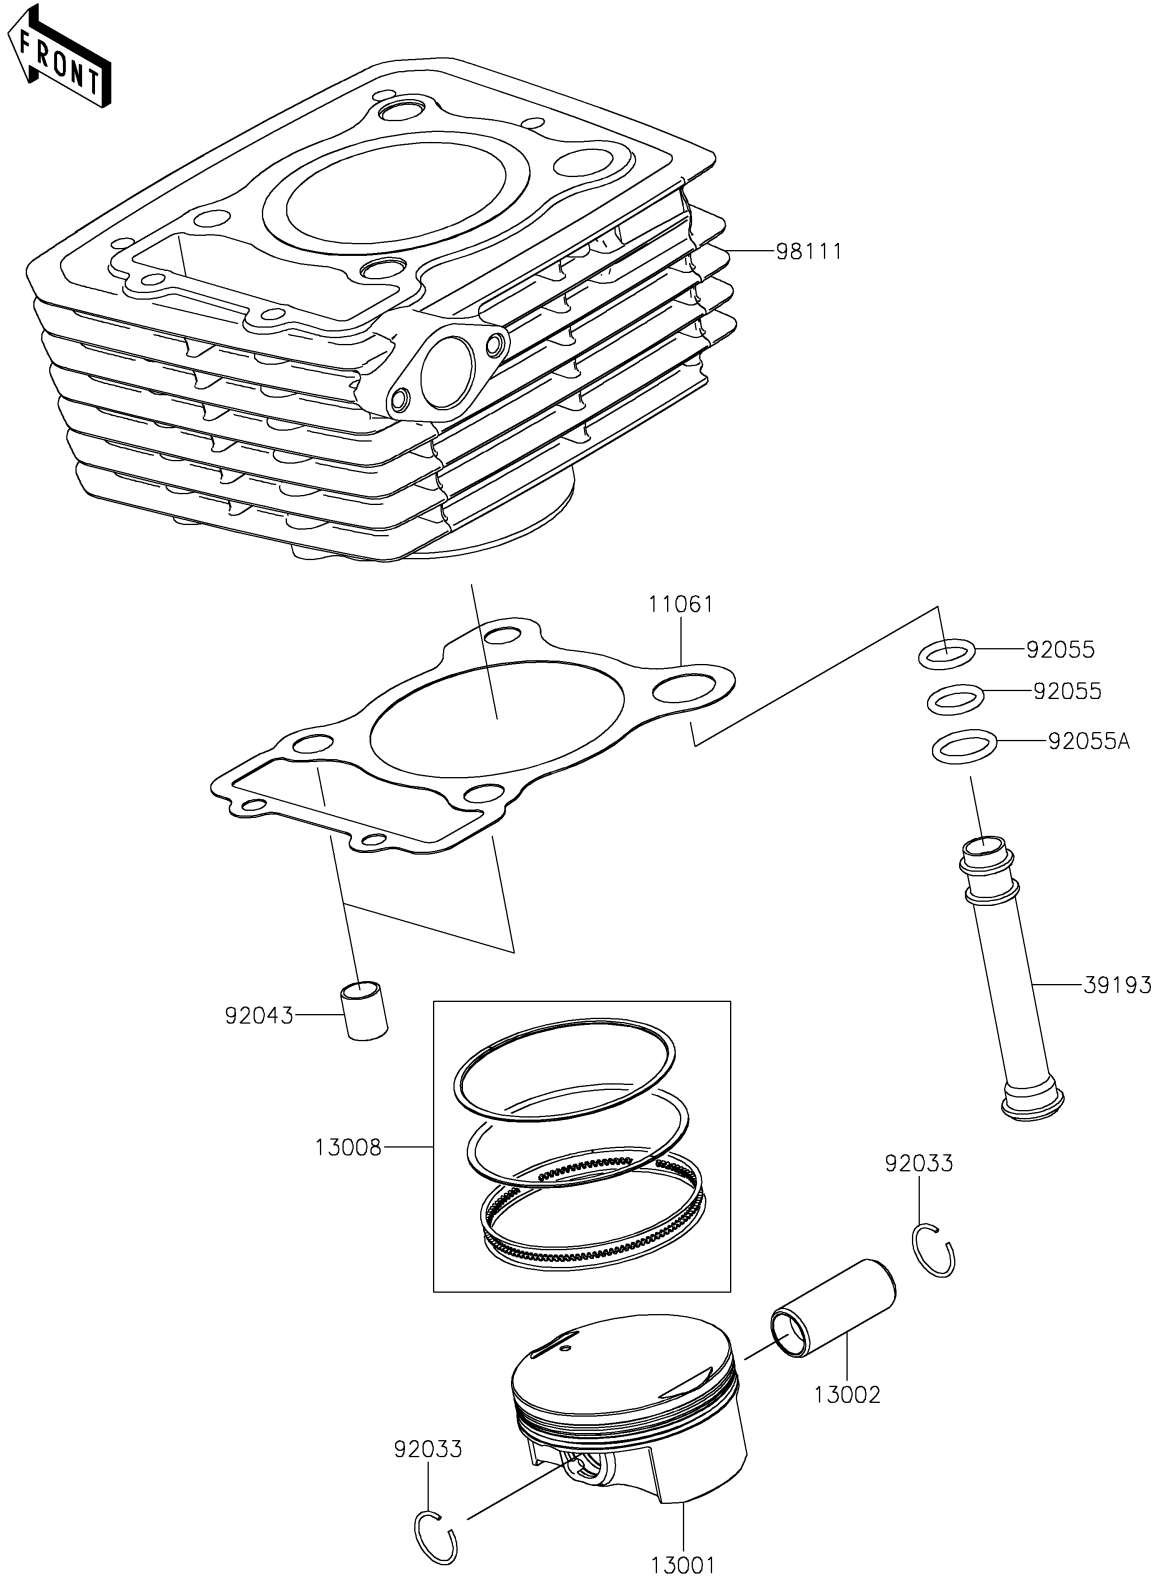

2025 KLX230R S PARTS DIAGRAM

Cylinder/Piston(s)

E1120

2025 KLX230R S PARTS LIST

Cylinder/Piston(s)

ITEM NAME	PART NUMBER	QUANTITY
GASKET,CYLINDER BASE (Ref # 11061)	11061-1298	1
PISTON-ENGINE (Ref # 13001)	13001-0850	1
PIN-PISTON (Ref # 13002)	13002-0718	1
RING-SET-PISTON (Ref # 13008)	13008-0580	1
PIPE-OIL (Ref # 39193)	39193-0586	1
RING-SNAP,PISTON PIN (Ref # 92033)	92033-0732	2
PIN,10.1X12X14 (Ref # 92043)	92043-4009	2
RING-O,12.3X2.4 (Ref # 92055)	92055-0918	2
RING-O,14.8X2.4 (Ref # 92055A)	92055-0919	1
CYLINDER-COMP-ENGINE (Ref # 98111)	98111-0046	1