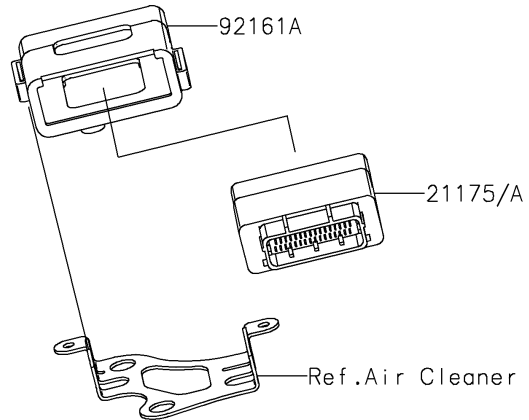

2025 KLX® 230R S PARTS DIAGRAM

Fuel Injection

E1530