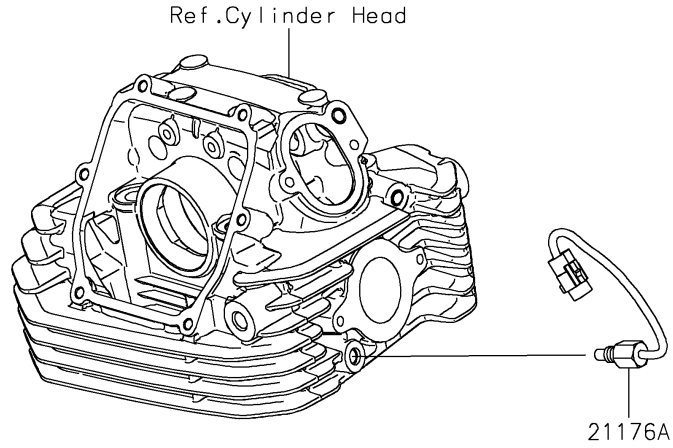

2025 KLX® 230R S PARTS DIAGRAM

Fuel Injection

E1530