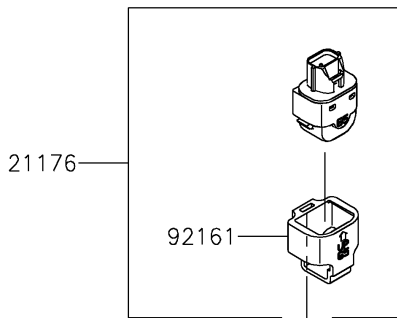

2025 KLX® 230R S PARTS DIAGRAM

Fuel Injection

E1530