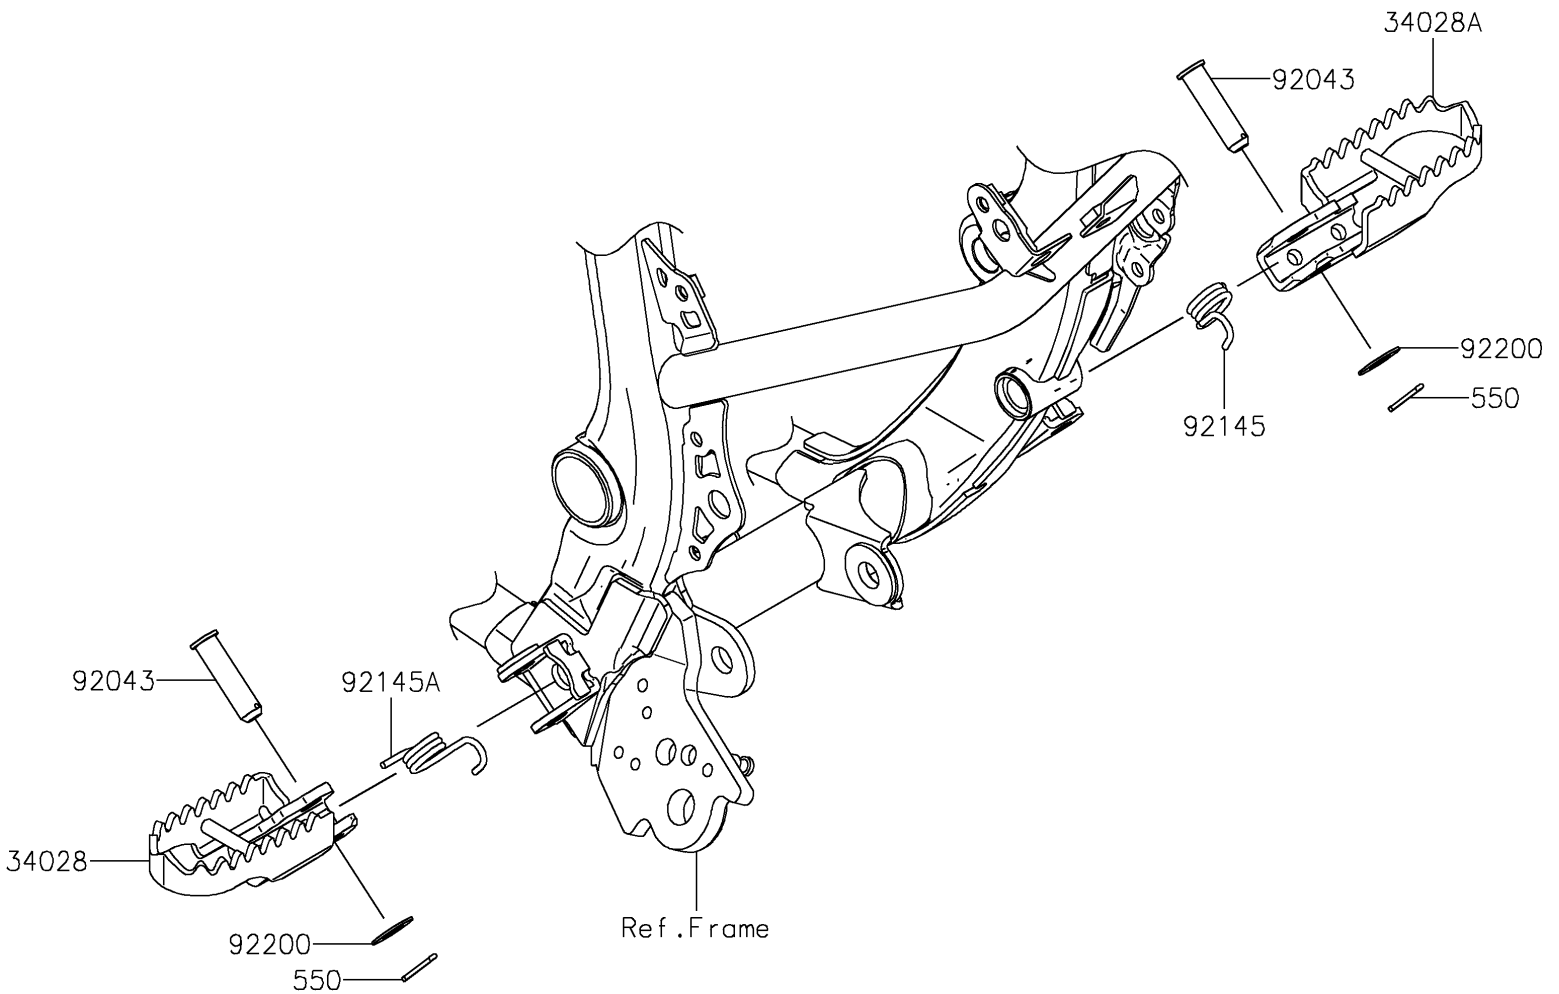

2025 KLX230R S PARTS DIAGRAM

Footrests

F2160

2025 KLX230R S PARTS LIST

Footrests

ITEM NAME	PART NUMBER	QUANTITY
STEP,LH (Ref # 34028)	34028-0369	1
STEP,RH (Ref # 34028A)	34028-0371	1
PIN,10X35 (Ref # 92043)	92043-0744	2
SPRING,STEP,RH (Ref # 92145)	92145-2300	1
SPRING,STEP,LH (Ref # 92145A)	92145-2301	1
WASHER,10.5X20X1.0 (Ref # 92200)	92200-0870	2
PIN-COTTER,2.0X18 (Ref # 550)	550AA2018	2