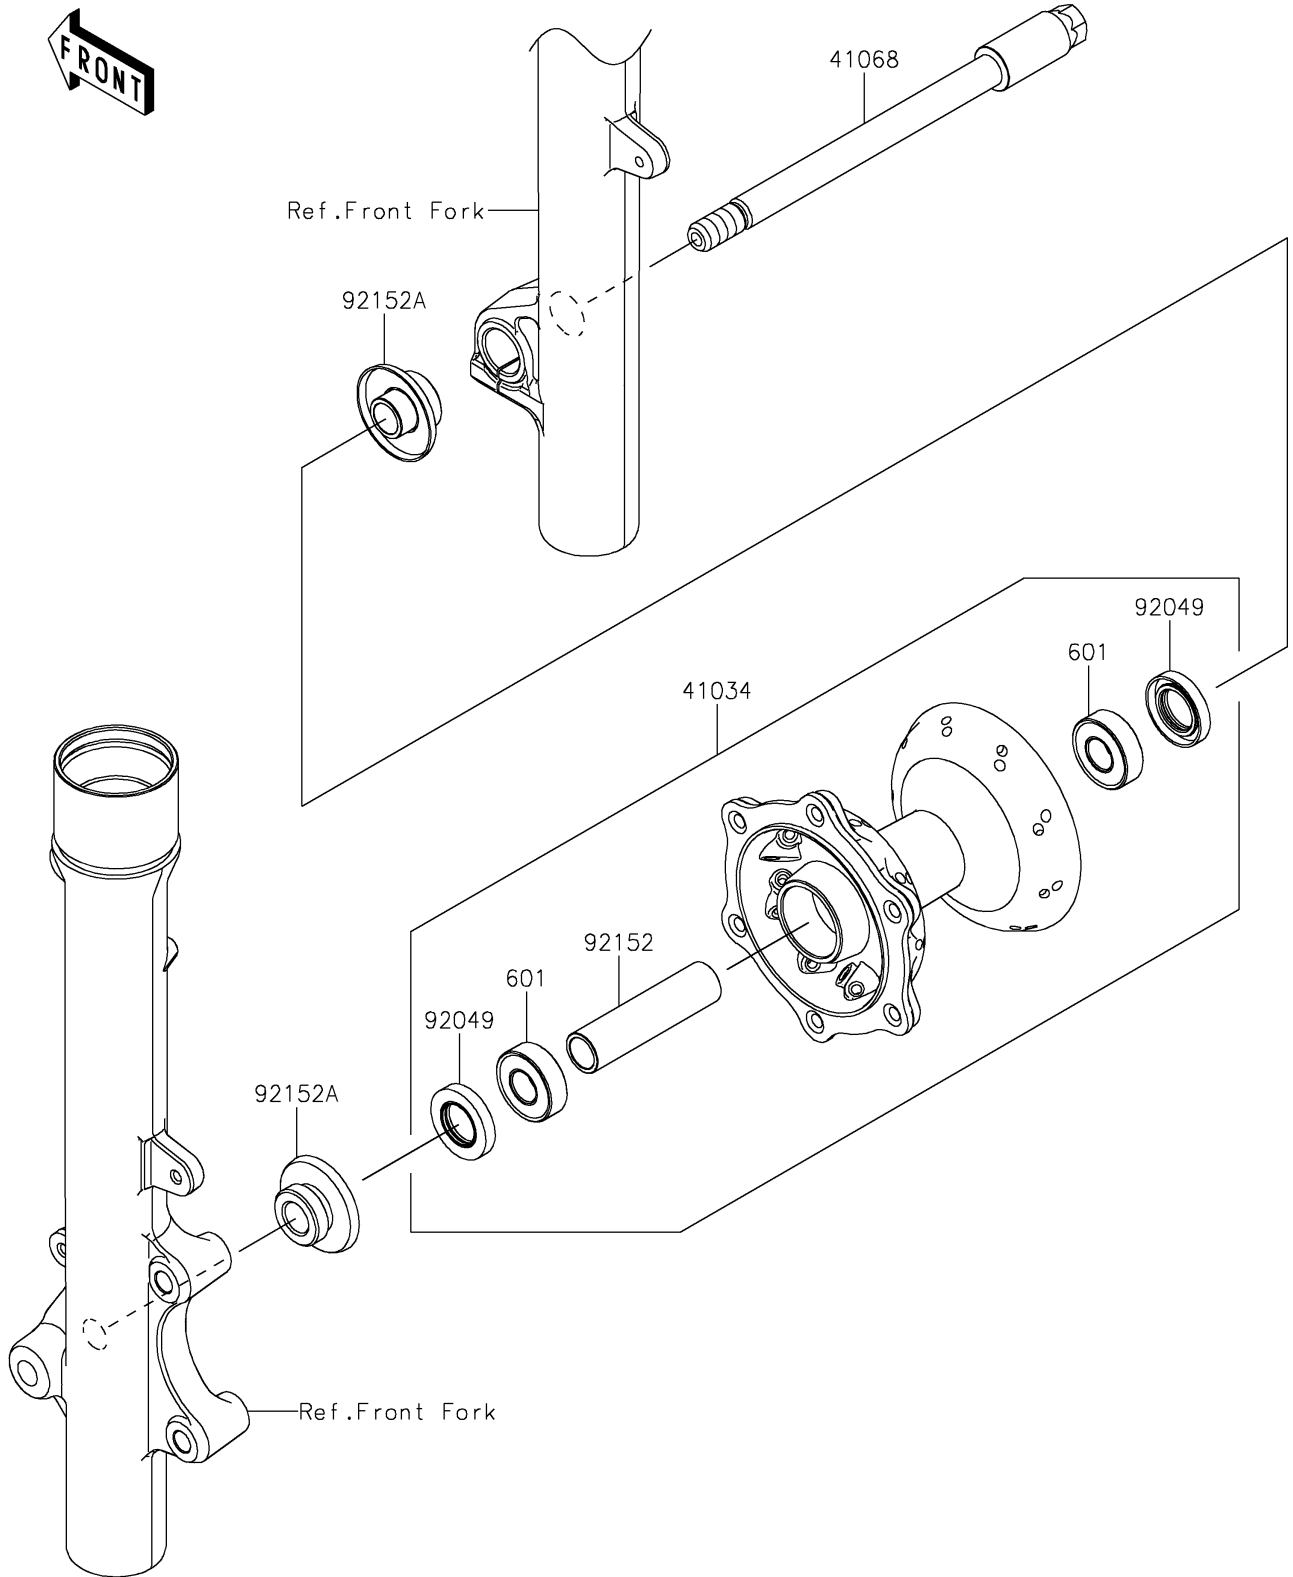

2025 KLX® 230R S PARTS DIAGRAM

Front Hub

F2230

2025 KLX® 230R S PARTS LIST

Front Hub

ITEM NAME	PART NUMBER	QUANTITY
DRUM-ASSY,FR (Ref # 41034)	41034-0600	1
AXLE,FR,15X188 (Ref # 41068)	41068-0646	1
SEAL-OIL (Ref # 92049)	92049-0114	2
COLLAR,15.2X20X9 (Ref # 92152)	92152-2543	1
COLLAR (Ref # 92152A)	92152-2544	2
BEARING-BALL (Ref # 601)	601B6202UU	2