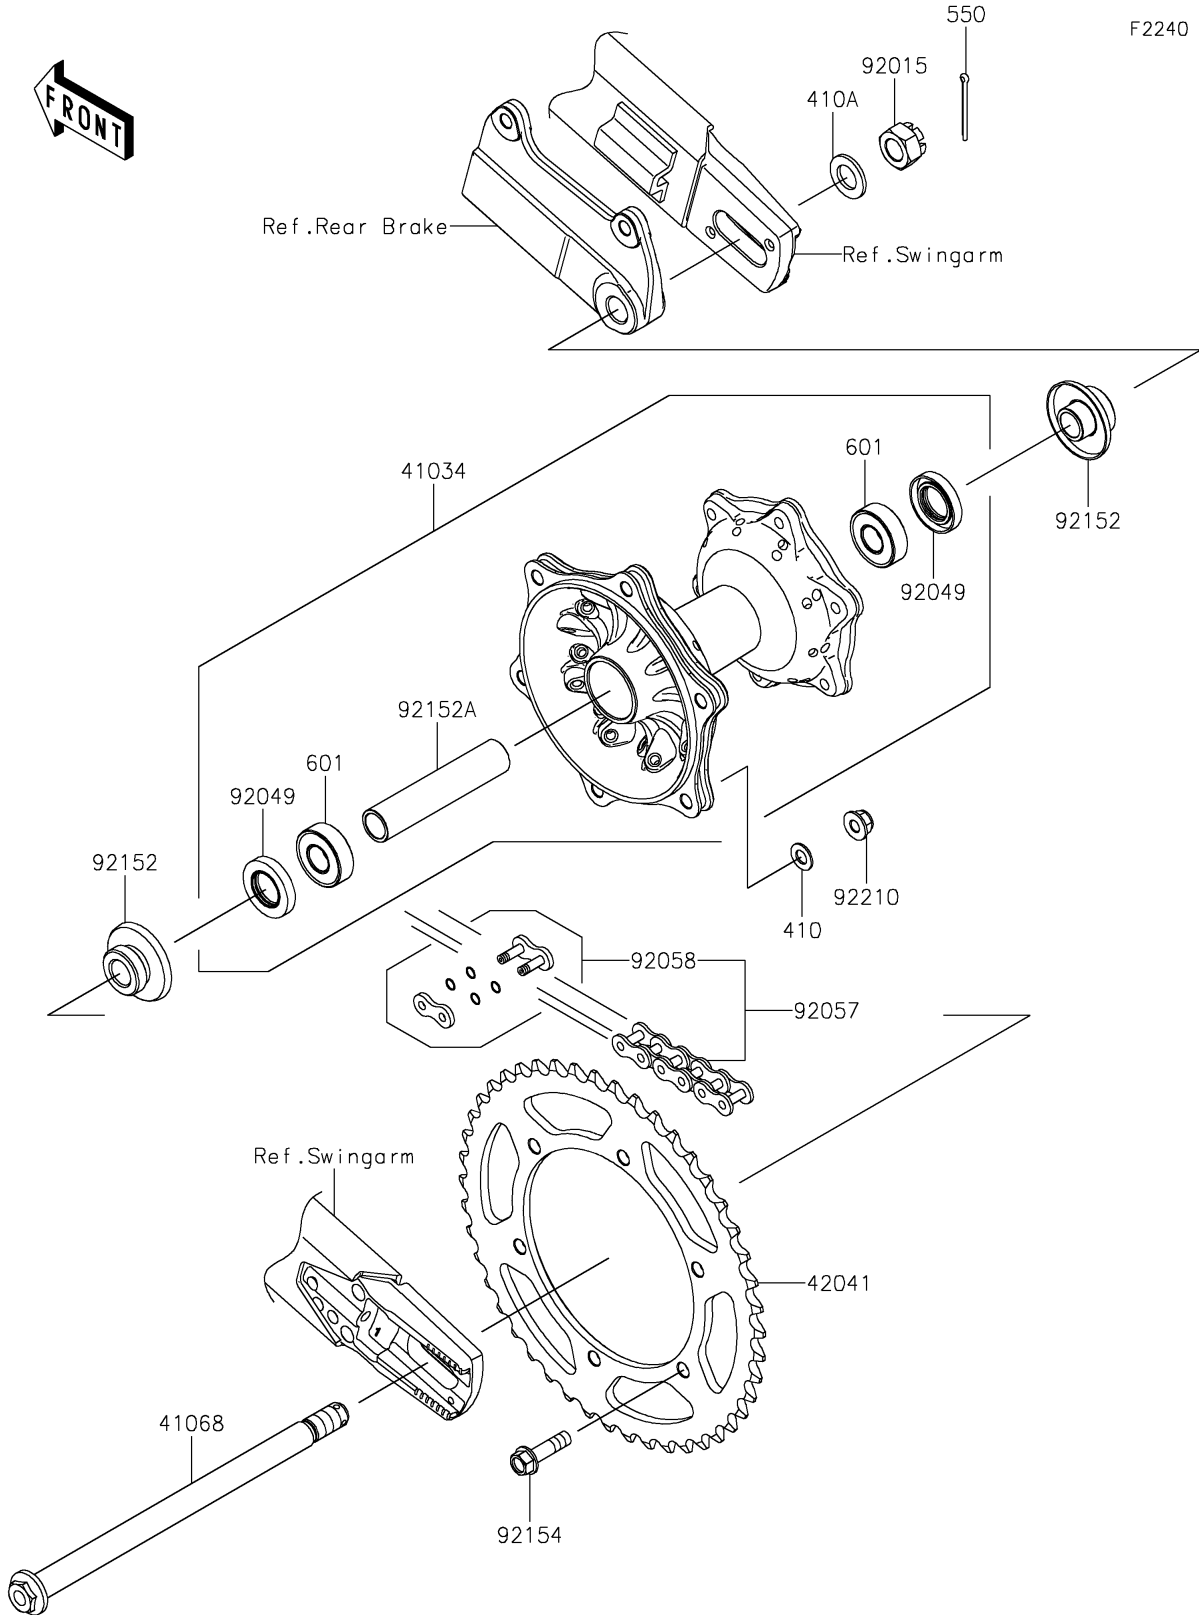

2025 KLX® 230R S PARTS DIAGRAM

Rear Hub

2025 KLX® 230R S PARTS LIST

Rear Hub

ITEM NAME	PART NUMBER	QUANTITY
DRUM-ASSY,RR (Ref # 41034)	41034-0612	1
AXLE,RR,15X244 (Ref # 41068)	41068-0647	1
SPROCKET-HUB,46T (Ref # 42041)	42041-0171	1
NUT,CASTLE,14MM (Ref # 92015)	92015-1765	1
SEAL-OIL (Ref # 92049)	92049-0114	2
CHAIN,DRIVE,520VF2X106L (Ref # 92057)	92057-0800	1
JOINT-CHAIN (Ref # 92058)	92058-0069	1
COLLAR (Ref # 92152)	92152-2544	2
COLLAR,15.2X20X96.2 (Ref # 92152A)	92152-2546	1
BOLT,FLANGED,8X30 (Ref # 92154)	92154-3918	6
NUT,8MM (Ref # 92210)	92210-0570	6
WASHER-PLAIN-SMALL,8MM (Ref # 410)	410AA0800	6
WASHER-PLAIN-SMALL,14MM (Ref # 410A)	410AA1400	1
PIN-COTTER,3.0X35 (Ref # 550)	550AA3035	1
BEARING-BALL (Ref # 601)	601B6202UU	2