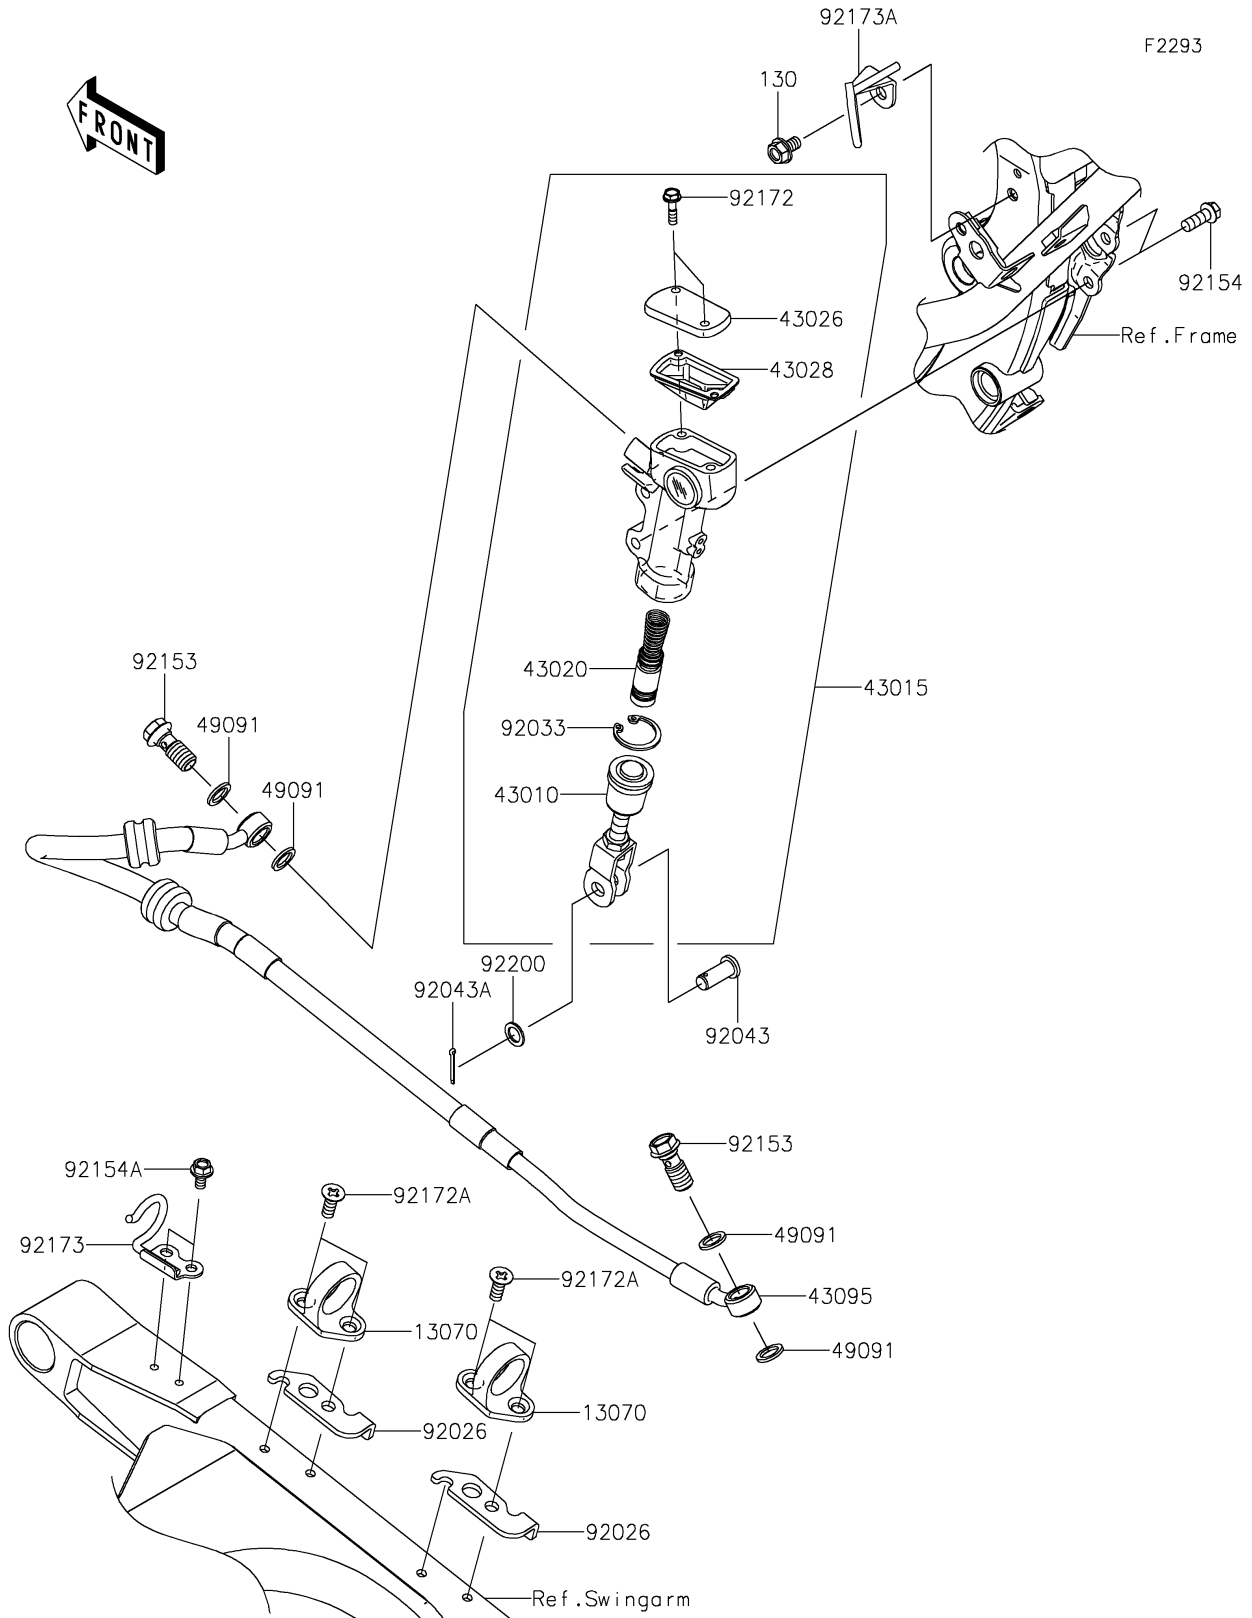

2025 KLX® 230R S PARTS DIAGRAM

Rear Master Cylinder

2025 KLX® 230R S PARTS LIST

Rear Master Cylinder

ITEM NAME	PART NUMBER	QUANTITY
GUIDE,HOSE (Ref # 13070)	13070-1144	2
ROD-ASSY-BRAKE (Ref # 43010)	43010-0025	1
CYLINDER-ASSY-MASTER,RR (Ref # 43015)	43015-0724	1
PISTON-COMP-BRAKE (Ref # 43020)	43020-1094	1
CAP-BRAKE (Ref # 43026)	43026-0023	1
DIAPHRAGM (Ref # 43028)	43028-1092	1
HOSE-BRAKE,RR CALIPER-RR M/C (Ref # 43095)	43095-2079	1
WASHER-SEAL,10.1X14.5X1.5 (Ref # 49091)	49091-0001	4
SPACER (Ref # 92026)	92026-0879	2
RING-SNAP,20.9X24.6X1.2 (Ref # 92033)	92033-0079	1
PIN (Ref # 92043)	92043-0004	1
PIN,COTTER,2.0X15 (Ref # 92043A)	92043-0766	1
BOLT,OIL,L=23 (Ref # 92153)	92153-0029	2
BOLT,FLANGED,6X16 (Ref # 92154)	92154-0460	2
BOLT,FLANGED,5X10 (Ref # 92154A)	92154-7278	2
SCREW (Ref # 92172)	92172-1064	2
SCREW,6X16 (Ref # 92172A)	92172-1198	4
CLAMP,BRAKE HOSE,SWING ARM (Ref # 92173)	92173-1976	1
CLAMP,BRAKE HOSE,SWING ARM (Ref # 92173A)	92173-1978	1
WASHER,8.5X13X1 (Ref # 92200)	92200-1980	1
BOLT-FLANGED,6X10 (Ref # 130)	130BA0610	1