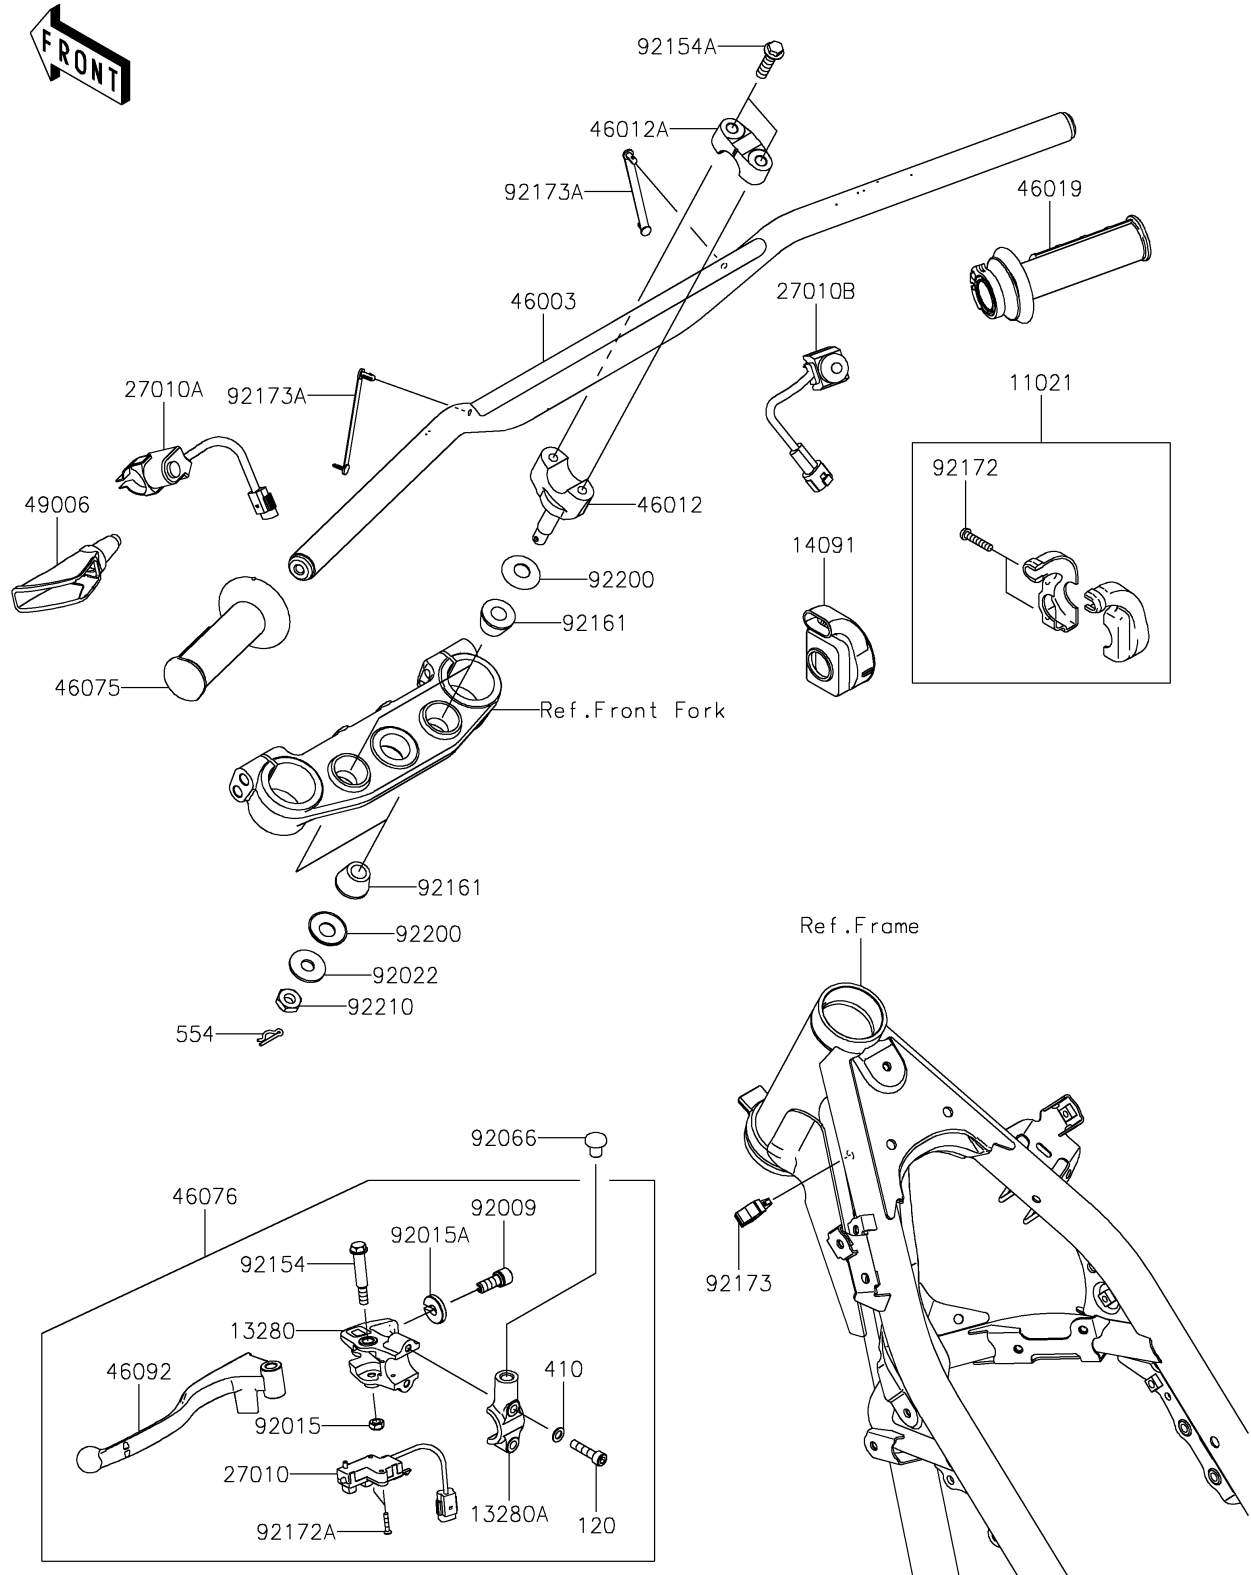

2025 KLX230R S PARTS DIAGRAM

Handlebar

F2310

2025 KLX230R S PARTS LIST

Handlebar

ITEM NAME	PART NUMBER	QUANTITY
CASE-ASSY,THROTTLE (Ref # 11021)	11021-0035	1
HOLDER,LEVER (Ref # 13280)	13280-0929	1
HOLDER,MIRROR (Ref # 13280A)	13280-0930	1
COVER,THROTTLE CASE (Ref # 14091)	14091-0182	1
SWITCH,CLUTCH (Ref # 27010)	27010-0905	1
SWITCH,ENGINE STOP (Ref # 27010A)	27010-0927	1
SWITCH,ENGINE START (Ref # 27010B)	27010-0928	1
HANDLE,P.SILVER (Ref # 46003)	46003-0843-458	1
HOLDER-HANDLE,LWR,P.SILVER (Ref # 46012)	46012-0075-458	2
HOLDER-HANDLE,UPP,P.SILVER (Ref # 46012A)	46012-0380-458	2
GRIP-ASSY,THROTTLE (Ref # 46019)	46019-0041	1
GRIP,LH (Ref # 46075)	46075-0072	1
LEVER-ASSY-GRIP,CLUTCH (Ref # 46076)	46076-0200	1
LEVER-GRIP,CLUTCH (Ref # 46092)	46092-0586	1
BOOT,LEVER HOLDER (Ref # 49006)	49006-0080	1
SCREW,CABLE ADJUST,8MM,BLACK (Ref # 92009)	92009-1134	1
NUT,LOCK,6MM,BLACK (Ref # 92015)	92015-1191	1
NUT,CABLE ADJUST LOCK,8MM,BLK (Ref # 92015A)	92015-1197	1
WASHER,10.2X28X2 (Ref # 92022)	92022-1088	2
PLUG (Ref # 92066)	92066-0965	1
BOLT,FLANGED,6X44 (Ref # 92154)	92154-2331	1
BOLT,FLANGED,8X30 (Ref # 92154A)	92154-7282	4
DAMPER,12X26X19 (Ref # 92161)	92161-2116	4
SCREW,5X20 (Ref # 92172)	92172-0069	2
SCREW,3X16 (Ref # 92172A)	92172-0183	2
CLAMP (Ref # 92173)	92173-2074	1
CLAMP,SPEED,L=80.5 (Ref # 92173A)	92173-2736	2
WASHER,12.5X27.6X1.2 (Ref # 92200)	92200-0872	4
NUT,LOCK,10MM (Ref # 92210)	92210-1672	2

2025 KLX230R S PARTS LIST

Handlebar

ITEM NAME	PART NUMBER	QUANTITY
BOLT-SOCKET,6X25 (Ref # 120)	120CB0625	2
WASHER-PLAIN-SMALL,6MM (Ref # 410)	410AB0600	2
PIN-SNAP (Ref # 554)	554DA0800	2