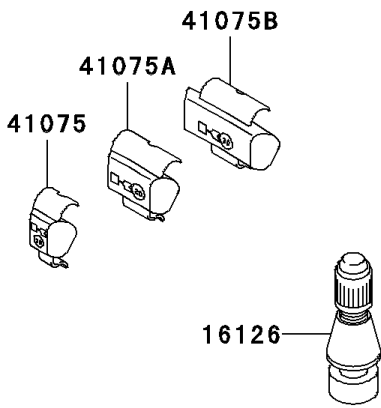

2005 Ninja® ZX™ -12R PARTS DIAGRAM

Tires

F2210

2005 Ninja® ZX™ -12R PARTS LIST

Tires

ITEM NAME	PART NUMBER	QUANTITY
VALVE,TIRE (Ref # 16126)	16126-1140	2
TIRE,FR,120/70ZR17(58W),D208FJ (Ref # 41009)	41009-1402	1
TIRE,RR,200/50ZR17(75W),D208J (Ref # 41009A)	41009-1403	1
BALANCER-WHEEL,10G,SILVER (Ref # 41075)	41075-1014	AR
BALANCER-WHEEL,20G,SILVER (Ref # 41075A)	41075-1015	AR
BALANCER-WHEEL,30G,SILVER (Ref # 41075B)	41075-1016	AR