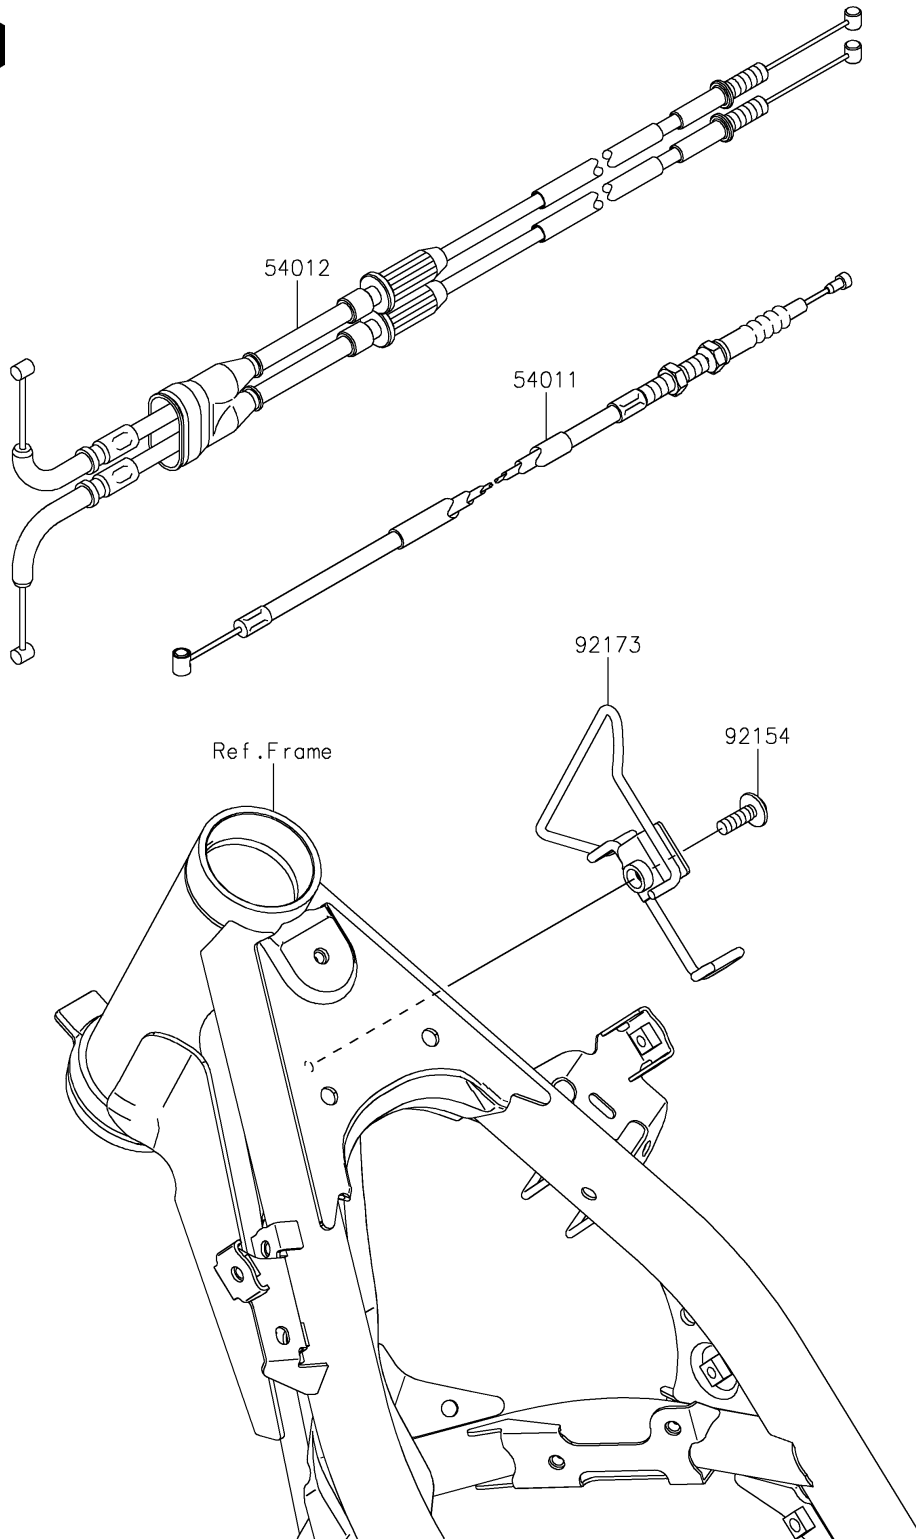

2025 KLX230R S PARTS DIAGRAM

Cables

F2540

2025 KLX230R S PARTS LIST

Cables

ITEM NAME	PART NUMBER	QUANTITY
CABLE-CLUTCH (Ref # 54011)	54011-0639	1
CABLE-THROTTLE (Ref # 54012)	54012-0677	1
BOLT,SOCKET,6X18 (Ref # 92154)	92154-1291	1
CLAMP (Ref # 92173)	92173-2933	1