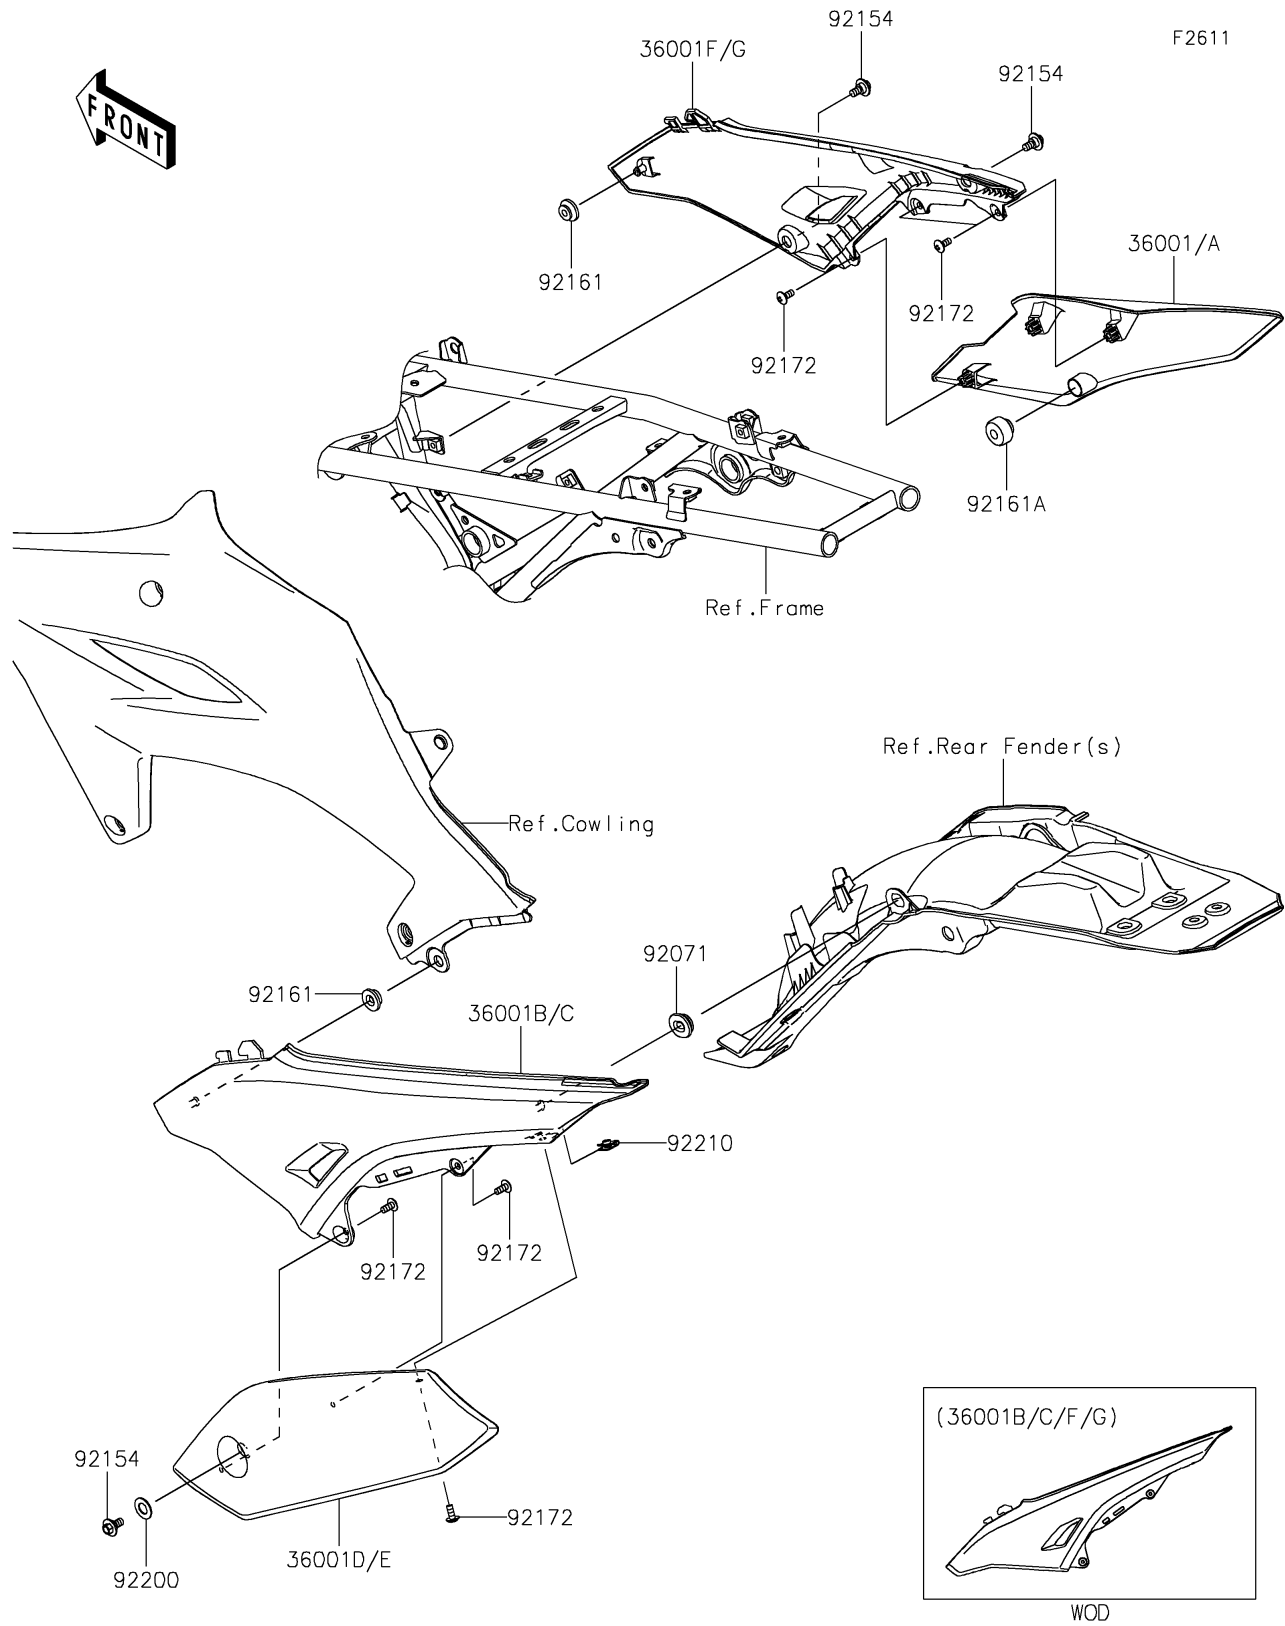

# 2025 KLX® 230R S PARTS DIAGRAM

## Side Covers

## 2025 KLX® 230R S PARTS LIST

### Side Covers

ITEM NAME	PART NUMBER	QUANTITY
COVER-SIDE,RH,LWR,L.GREEN (Ref # 36001)	36001-0764-290	1
COVER-SIDE,RH,LWR,B.GRAY (Ref # 36001A)	36001-0764-67A	1
COVER-SIDE,LH,UPP,L.GREEN (Ref # 36001B)	36001-0767-290	1
COVER-SIDE,LH,UPP,B.GRAY (Ref # 36001C)	36001-0767-67A	1
COVER-SIDE,LH,LWR,L.GREEN (Ref # 36001D)	36001-0768-290	1
COVER-SIDE,LH,LWR,B.GRAY (Ref # 36001E)	36001-0768-67A	1
COVER-SIDE,RH,UPP,L.GREEN (Ref # 36001F)	36001-0769-290	1
COVER-SIDE,RH,UPP,B.GRAY (Ref # 36001G)	36001-0769-67A	1
GROMMET (Ref # 92071)	92071-0795	1
BOLT,FLANGED,6X13 (Ref # 92154)	92154-4411	3
DAMPER (Ref # 92161)	92161-1531	2
DAMPER (Ref # 92161A)	92161-1783	1
SCREW,5X12 (Ref # 92172)	92172-1095	6
WASHER,10.5X20X1.0 (Ref # 92200)	92200-0870	1
NUT,CLIP,5MM (Ref # 92210)	92210-1666	1