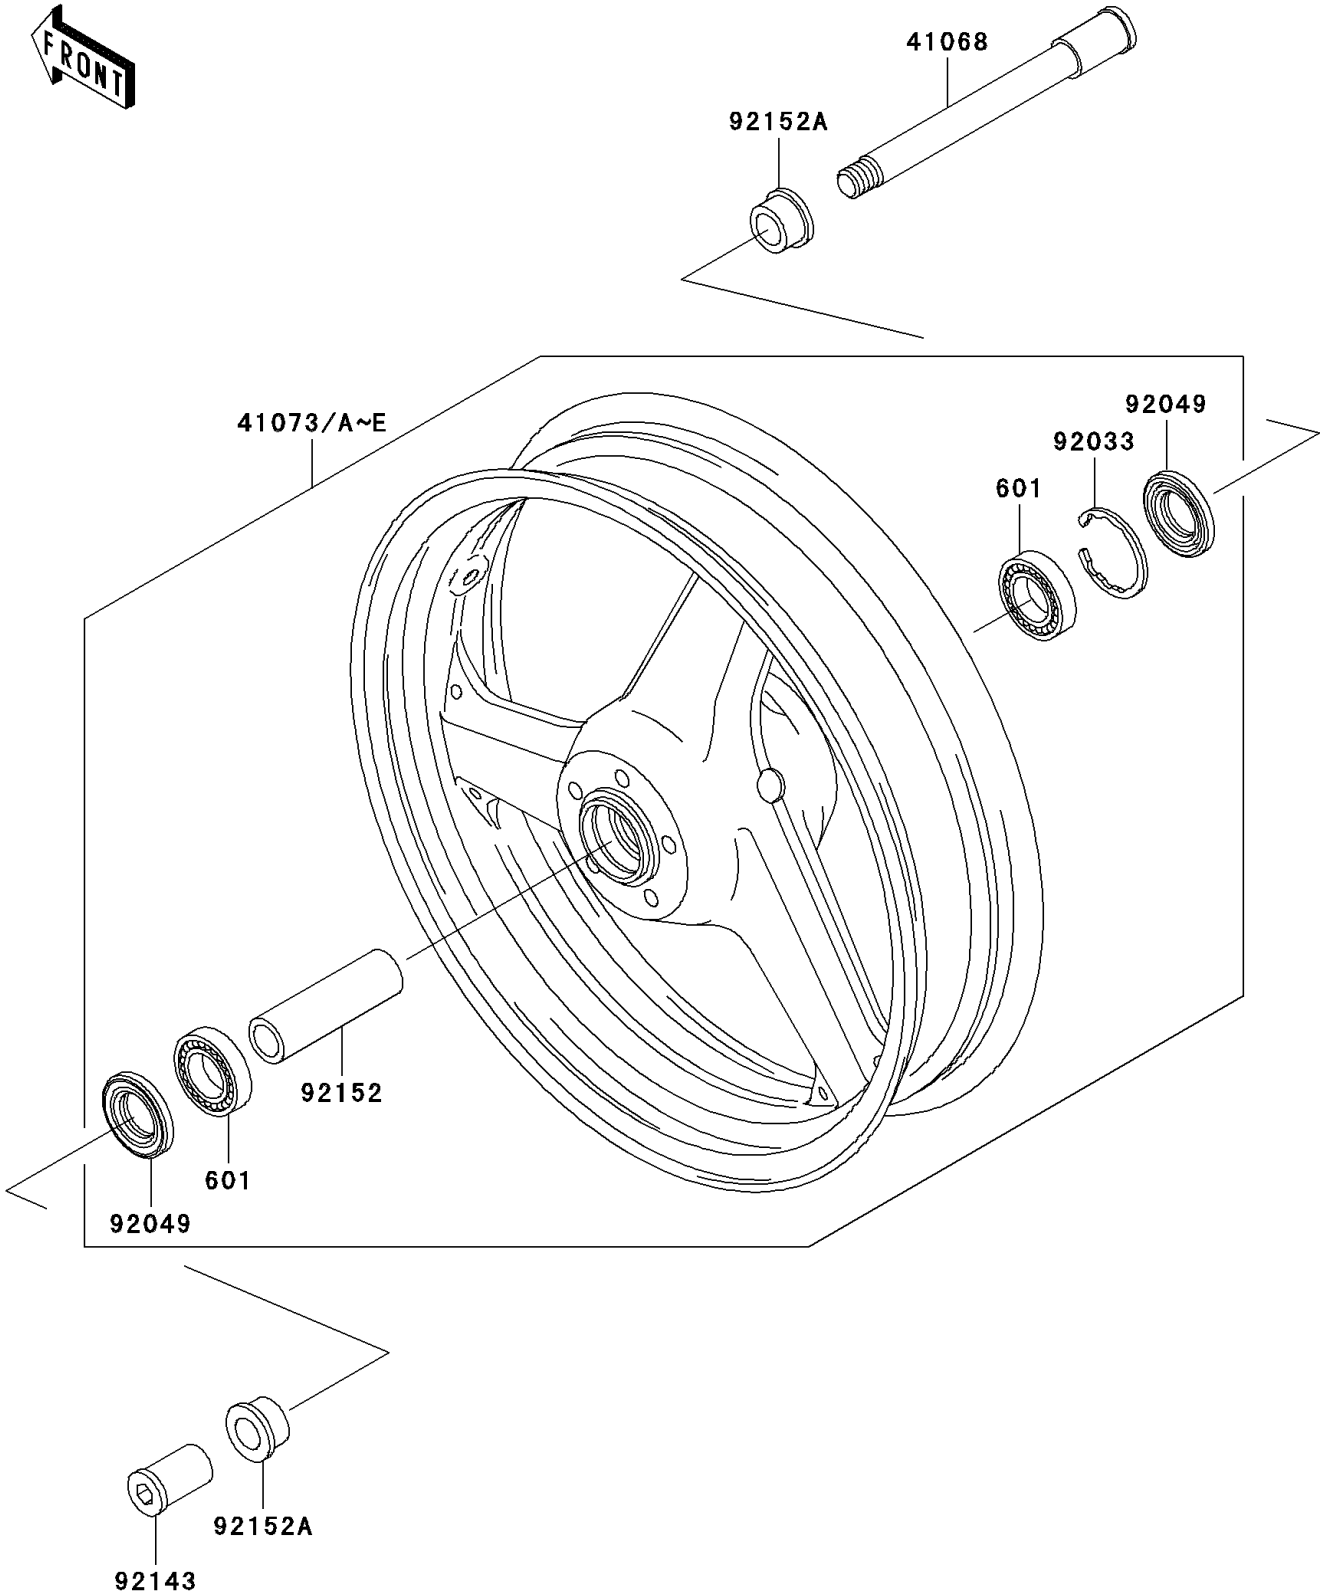

2003 Ninja® ZX™-12R PARTS DIAGRAM

Front Wheel

F2230

2003 Ninja® ZX™ -12R PARTS LIST

Front Wheel

ITEM NAME	PART NUMBER	QUANTITY
BEARING-BALL,#6005UU (Ref # 601)	601B6005UU	2
AXLE,FR (Ref # 41068)	41068-1426	1
WHEEL-ASSY,FR,L.GREEN (Ref # 41073)	41073-1652-CJ	1
WHEEL-ASSY,FR,C.GOLD (Ref # 41073E)	41073-1652-457	1
RING-SNAP,47MM (Ref # 92033)	92033-1042	1
SEAL-OIL,BJN 32 47 5 (Ref # 92049)	92049-1377	2
COLLAR,FR AXLE,LH,L=44.5 (Ref # 92143)	92143-1478	1
COLLAR,FR HUB,L=98 (Ref # 92152)	92152-1079	1
COLLAR,FR AXLE,L=21.5 (Ref # 92152A)	92152-1251	2
WHEEL-ASSY,FR,SILVER (Ref # 41073D)	41073-1652-V5	1