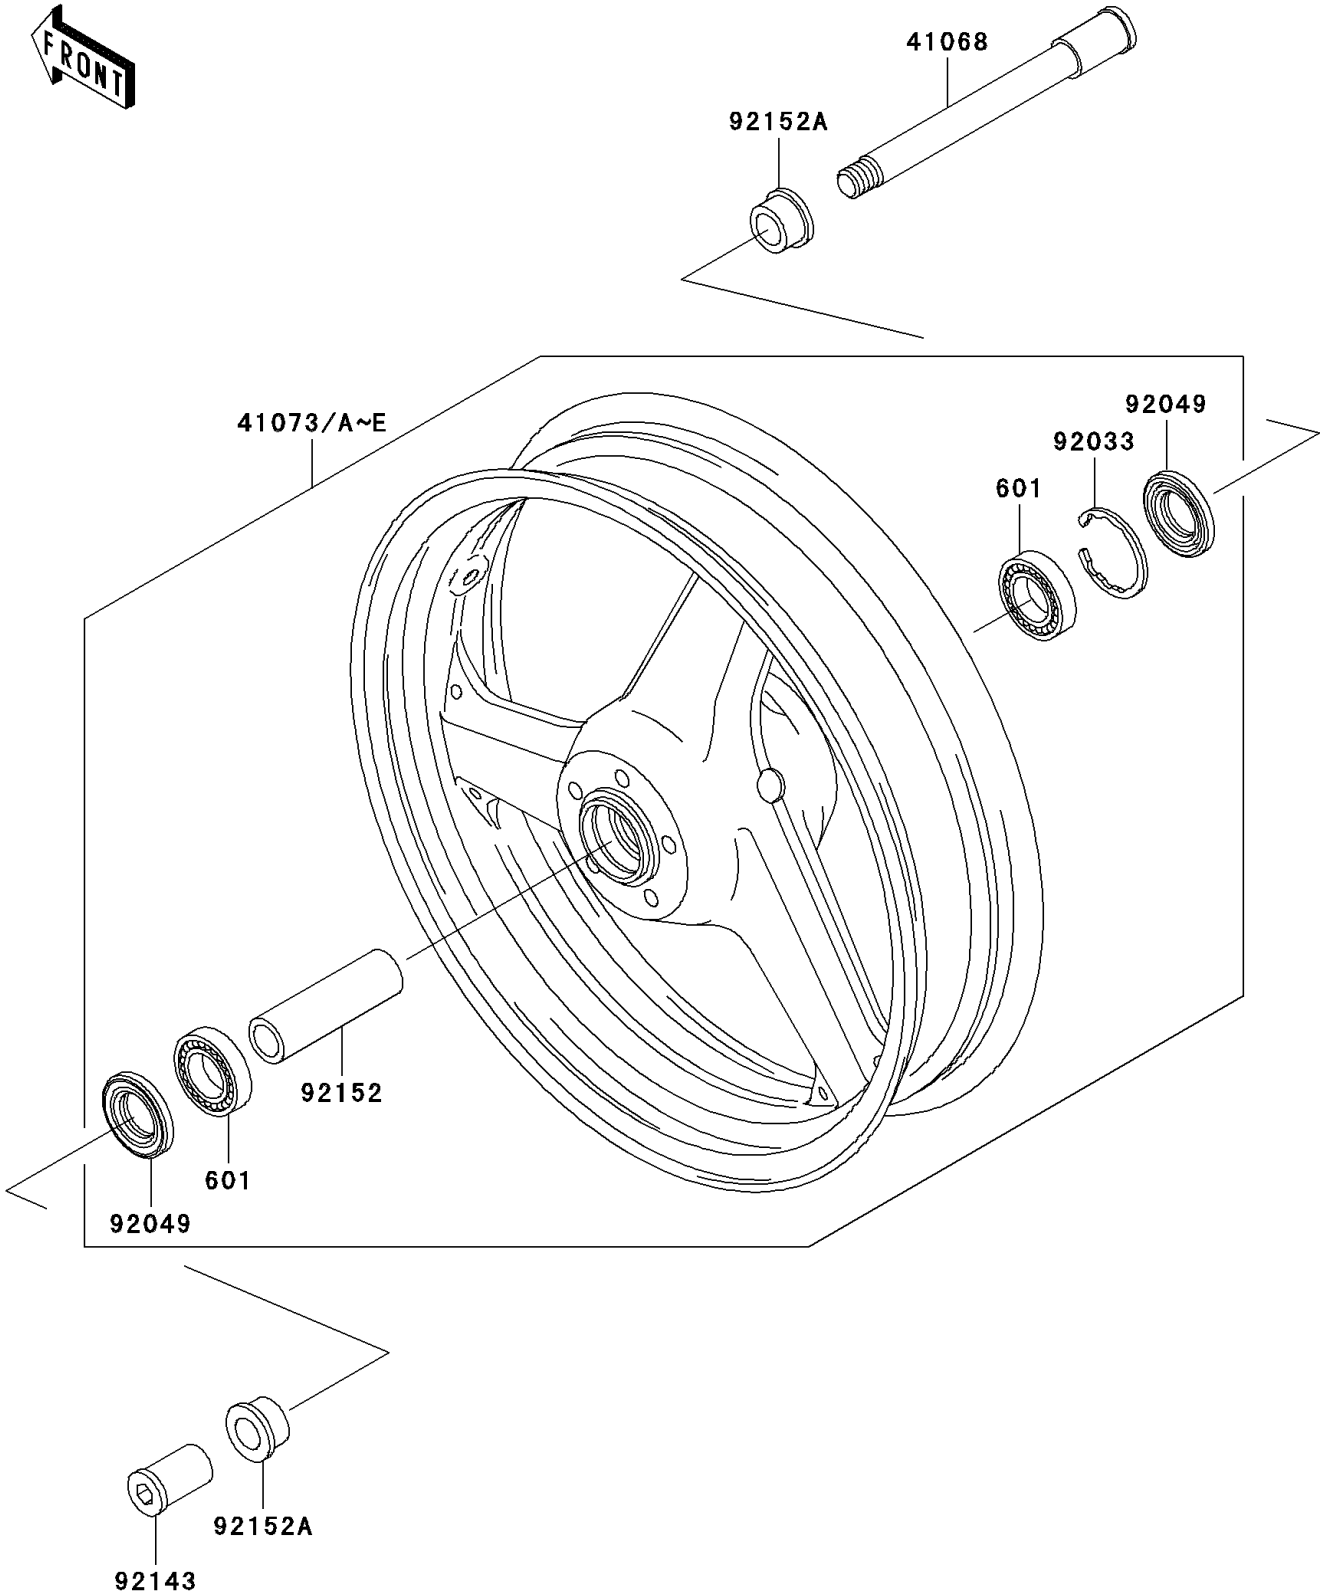

# 2004 Ninja<sup>®</sup> ZX<sup>™</sup>-12R PARTS DIAGRAM

Front Wheel

F2230

## 2004 Ninja® ZX™-12R PARTS LIST

### Front Wheel

ITEM NAME	PART NUMBER	QUANTITY
BEARING-BALL,#6005UU (Ref # 601)	601B6005UU	2
AXLE,FR (Ref # 41068)	41068-1426	1
WHEEL-ASSY,FR,BLACK (Ref # 41073C)	41073-1652-R2	1
RING-SNAP,47MM (Ref # 92033)	92033-1042	1
SEAL-OIL,BJN 32 47 5 (Ref # 92049)	92049-1377	2
COLLAR,FR AXLE,LH,L=44.5 (Ref # 92143)	92143-1478	1
COLLAR,FR HUB,L=98 (Ref # 92152)	92152-1079	1
COLLAR,FR AXLE,L=21.5 (Ref # 92152A)	92152-1251	2