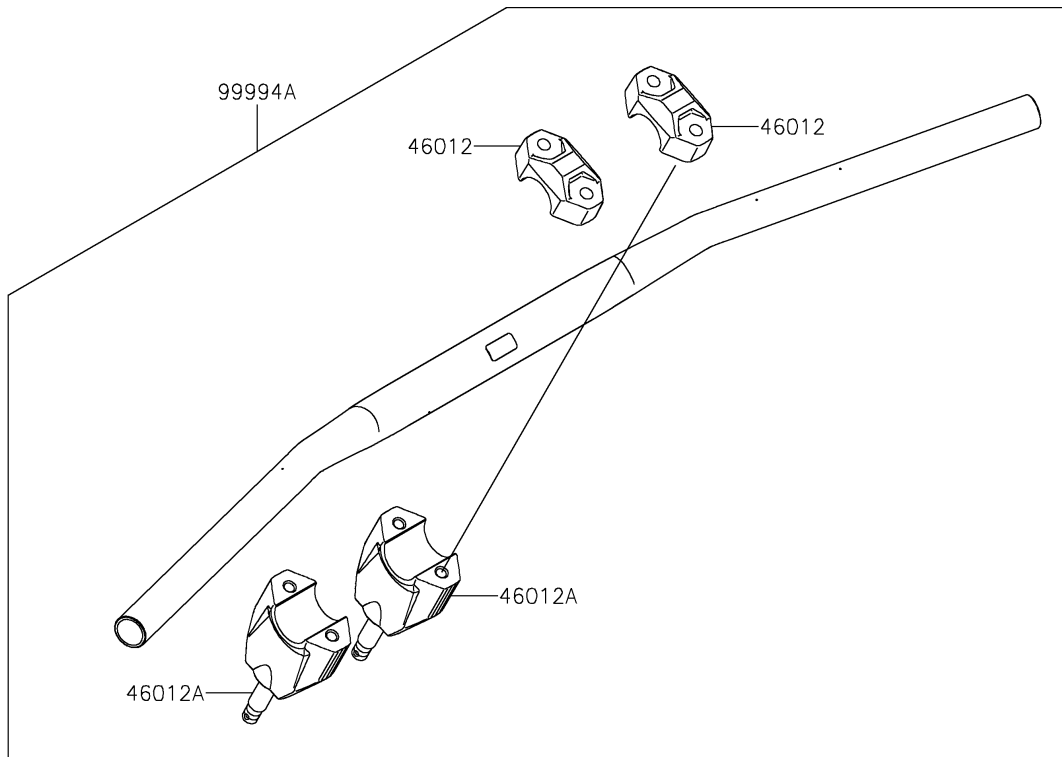

# 2025 KLX® 230R S PARTS DIAGRAM

Accessory(Handle)

## 2025 KLX® 230R S PARTS LIST

### Accessory(Handle)

ITEM NAME	PART NUMBER	QUANTITY
HOLDER-HANDLE,UPP,P.SILVER (Ref # 46012)	46012-0359-458	2
HOLDER-HANDLE,LWR,P.SILVER (Ref # 46012A)	46012-0360-458	2
COVER-HANDLE,LH,EBONY (Ref # 59441)	59441-0045-6C	1
COVER-HANDLE,RH,EBONY (Ref # 59441A)	59441-0046-6C	1
COLLAR,6.5X10.5X9.3 (Ref # 92152)	92152-1992	1
COLLAR,6.5X10.5X14 (Ref # 92152A)	92152-2302	1
COLLAR,6.5X15X3.4 (Ref # 92152B)	92152-2314	3
COLLAR (Ref # 92152C)	92152-2592	1
BOLT (Ref # 92154)	92154-1670	1
BOLT (Ref # 92154A)	92154-2359	1
BOLT,6X12 (Ref # 92154B)	92154-7271	1
BOLT,FLANGED,6X16 (Ref # 92154C)	92154-7288	1
NUT,LOCK,FLANGED,6MM (Ref # 92210)	92210-1992	2
HANDLE-BAR PAD (Ref # 99994)	99994-1274	1
FAT TYPE HANDLE BAR,P.SILVER (Ref # 99994A)	99994-1508-458	1
HAND COVER,EBONY (Ref # 99994B)	99994-2073-6C	1