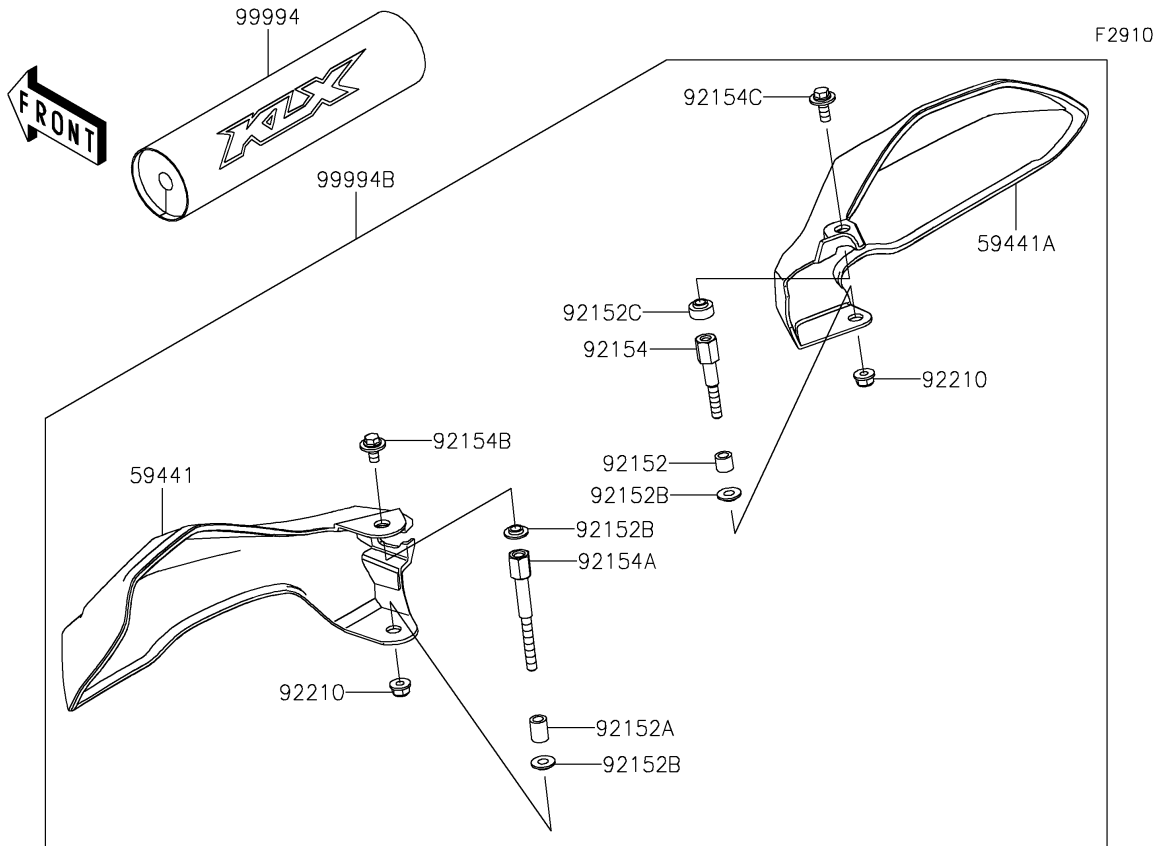

# 2025 KLX® 230R S PARTS DIAGRAM

Accessory(Handle)

## 2025 KLX® 230R S PARTS LIST

### Accessory(Handle)

ITEM NAME	PART NUMBER	QUANTITY
HOLDER-HANDLE,UPP,P.SILVER (Ref # 46012)	46012-0359-458	2
HOLDER-HANDLE,LWR,P.SILVER (Ref # 46012A)	46012-0360-458	2
COVER-HANDLE,LH,EBONY (Ref # 59441)	59441-0045-6C	1
COVER-HANDLE,RH,EBONY (Ref # 59441A)	59441-0046-6C	1
COLLAR,6.5X10.5X9.3 (Ref # 92152)	92152-1992	1
COLLAR,6.5X10.5X14 (Ref # 92152A)	92152-2302	1
COLLAR,6.5X15X3.4 (Ref # 92152B)	92152-2314	3
COLLAR (Ref # 92152C)	92152-2592	1
BOLT (Ref # 92154)	92154-1670	1
BOLT (Ref # 92154A)	92154-2359	1
BOLT,6X12 (Ref # 92154B)	92154-7271	1
BOLT,FLANGED,6X16 (Ref # 92154C)	92154-7288	1
NUT,LOCK,FLANGED,6MM (Ref # 92210)	92210-1992	2
HANDLE-BAR PAD (Ref # 99994)	99994-1274	1
FAT TYPE HANDLE BAR,P.SILVER (Ref # 99994A)	99994-1508-458	1
HAND COVER,EBONY (Ref # 99994B)	99994-2073-6C	1