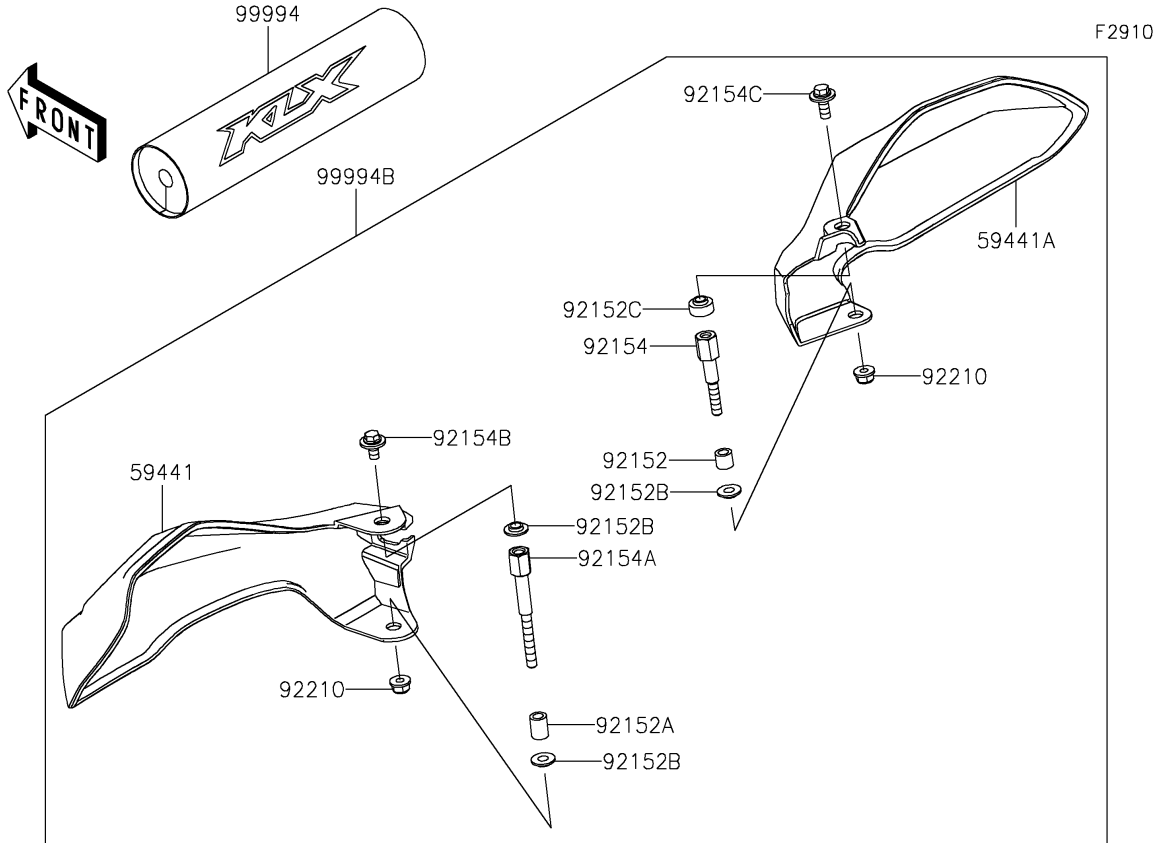

# 2025 KLX230R S PARTS DIAGRAM

Accessory(Handle)

## 2025 KLX230R S PARTS LIST

### Accessory(Handle)

ITEM NAME	PART NUMBER	QUANTITY
HOLDER-HANDLE,UPP,P.SILVER (Ref # 46012)	46012-0359-458	2
HOLDER-HANDLE,LWR,P.SILVER (Ref # 46012A)	46012-0360-458	2
COVER-HANDLE,LH,EBONY (Ref # 59441)	59441-0045-6C	1
COVER-HANDLE,RH,EBONY (Ref # 59441A)	59441-0046-6C	1
COLLAR,6.5X10.5X9.3 (Ref # 92152)	92152-1992	1
COLLAR,6.5X10.5X14 (Ref # 92152A)	92152-2302	1
COLLAR,6.5X15X3.4 (Ref # 92152B)	92152-2314	3
COLLAR (Ref # 92152C)	92152-2592	1
BOLT (Ref # 92154)	92154-1670	1
BOLT (Ref # 92154A)	92154-2359	1
BOLT,6X12 (Ref # 92154B)	92154-7271	1
BOLT,FLANGED,6X16 (Ref # 92154C)	92154-7288	1
NUT,LOCK,FLANGED,6MM (Ref # 92210)	92210-1992	2
HANDLE-BAR PAD (Ref # 99994)	99994-1274	1
FAT TYPE HANDLE BAR,P.SILVER (Ref # 99994A)	99994-1508-458	1
HAND COVER,EBONY (Ref # 99994B)	99994-2073-6C	1