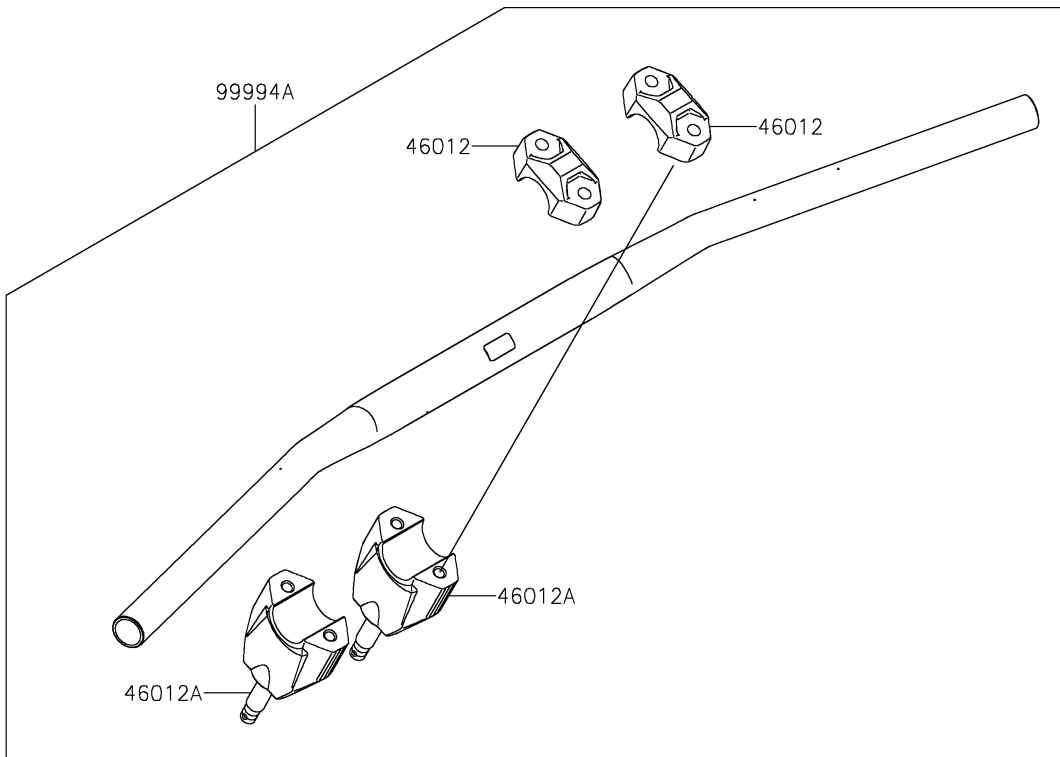

# 2025 KLX230R S PARTS DIAGRAM

Accessory(Handle)

## 2025 KLX230R S PARTS LIST

### Accessory(Handle)

ITEM NAME	PART NUMBER	QUANTITY
HOLDER-HANDLE,UPP,P.SILVER (Ref # 46012)	46012-0359-458	2
HOLDER-HANDLE,LWR,P.SILVER (Ref # 46012A)	46012-0360-458	2
COVER-HANDLE,LH,EBONY (Ref # 59441)	59441-0045-6C	1
COVER-HANDLE,RH,EBONY (Ref # 59441A)	59441-0046-6C	1
COLLAR,6.5X10.5X9.3 (Ref # 92152)	92152-1992	1
COLLAR,6.5X10.5X14 (Ref # 92152A)	92152-2302	1
COLLAR,6.5X15X3.4 (Ref # 92152B)	92152-2314	3
COLLAR (Ref # 92152C)	92152-2592	1
BOLT (Ref # 92154)	92154-1670	1
BOLT (Ref # 92154A)	92154-2359	1
BOLT,6X12 (Ref # 92154B)	92154-7271	1
BOLT,FLANGED,6X16 (Ref # 92154C)	92154-7288	1
NUT,LOCK,FLANGED,6MM (Ref # 92210)	92210-1992	2
HANDLE-BAR PAD (Ref # 99994)	99994-1274	1
FAT TYPE HANDLE BAR,P.SILVER (Ref # 99994A)	99994-1508-458	1
HAND COVER,EBONY (Ref # 99994B)	99994-2073-6C	1