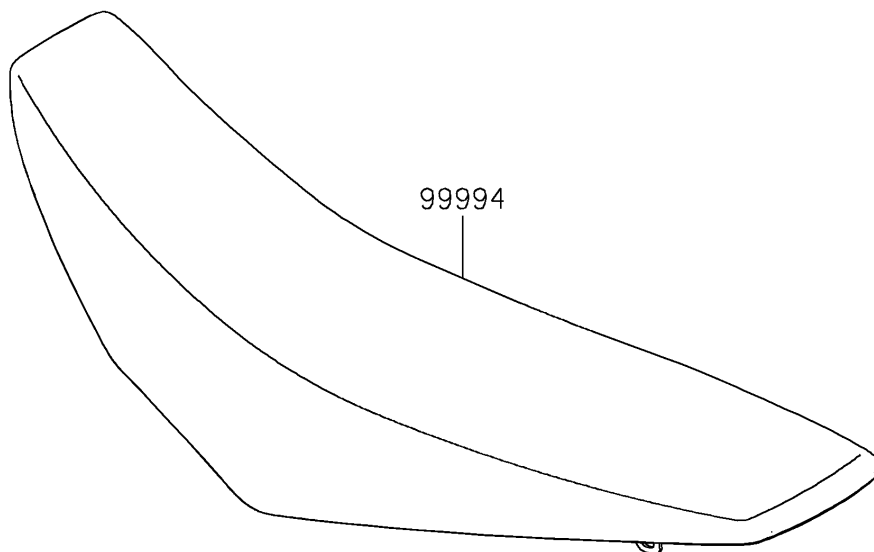

# 2025 KLX<sup>®</sup> 230R S PARTS DIAGRAM

Accessory(Seat)

F2910B

## 2025 KLX® 230R S PARTS LIST

Accessory(Seat)

ITEM NAME	PART NUMBER	QUANTITY
HIGH SEAT,BLACK (Ref # 99994)	99994-2048-MA	1