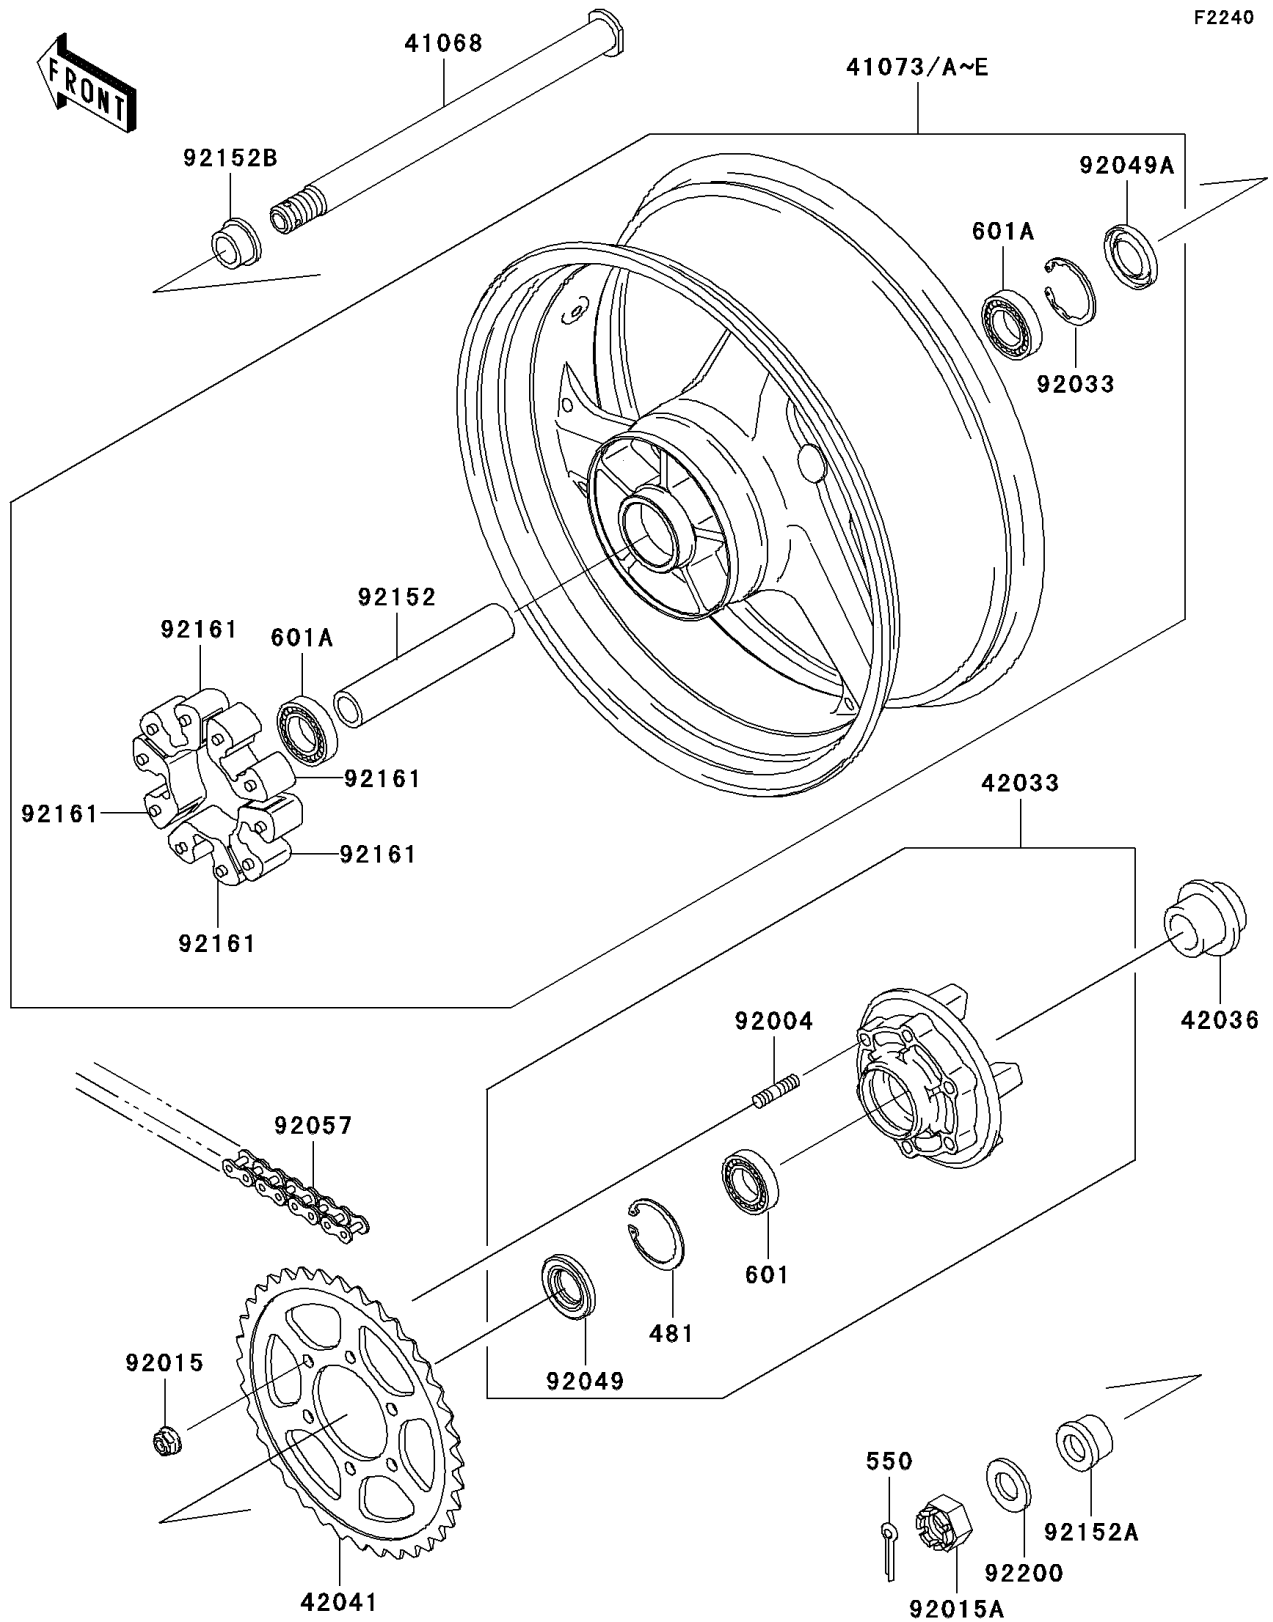

2003 Ninja® ZX™ -12R PARTS DIAGRAM

Rear Wheel/Chain

2003 Ninja® ZX™-12R PARTS LIST

Rear Wheel/Chain

ITEM NAME	PART NUMBER	QUANTITY
CIRCLIP (Ref # 481)	481J5500	1
PIN-COTTER,4.0X40 (Ref # 550)	550D4040	1
BEARING-BALL,#6006G (Ref # 601)	601B6006G	1
BEARING-BALL (Ref # 601A)	601B6205UU	2
AXLE,RR (Ref # 41068)	41068-1416	1
WHEEL-ASSY,RR,L.GREEN (Ref # 41073)	41073-1681-CJ	1
WHEEL-ASSY,RR,C.GOLD (Ref # 41073E)	41073-1681-457	1
COUPLING-ASSY,RR HUB (Ref # 42033)	42033-1203	1
SLEEVE,RR HUB,L=22 (Ref # 42036)	42036-1279	1
SPROCKET-HUB,46T (Ref # 42041)	42041-1523	1
STUD,10X19 (Ref # 92004)	92004-1275	6
NUT,FLANGED,10MM (Ref # 92015)	92015-1335	6
NUT,CASTLE,24MM (Ref # 92015A)	92015-1844	1
RING-SNAP,52MM (Ref # 92033)	92033-1043	1
SEAL-OIL,PJN40556 (Ref # 92049)	92049-1263	1
SEAL-OIL,RR HUB (Ref # 92049A)	92049-1375	1
CHAIN,DRIVE,DID50ZVM3X116L (Ref # 92057)	92057-1477	1
COLLAR,RR HUB,L=152.5 (Ref # 92152)	92152-1080	1
COLLAR,RR AXLE,LH,L=16.5 (Ref # 92152A)	92152-1181	1
COLLAR,RR AXLE,RH,L=16 (Ref # 92152B)	92152-1246	1
DAMPER,SHOCK,RR HUB (Ref # 92161)	92161-1286	5
WASHER,25.5X38X3.2 (Ref # 92200)	92200-1479	1
WHEEL-ASSY,RR,SILVER (Ref # 41073D)	41073-1681-V5	1