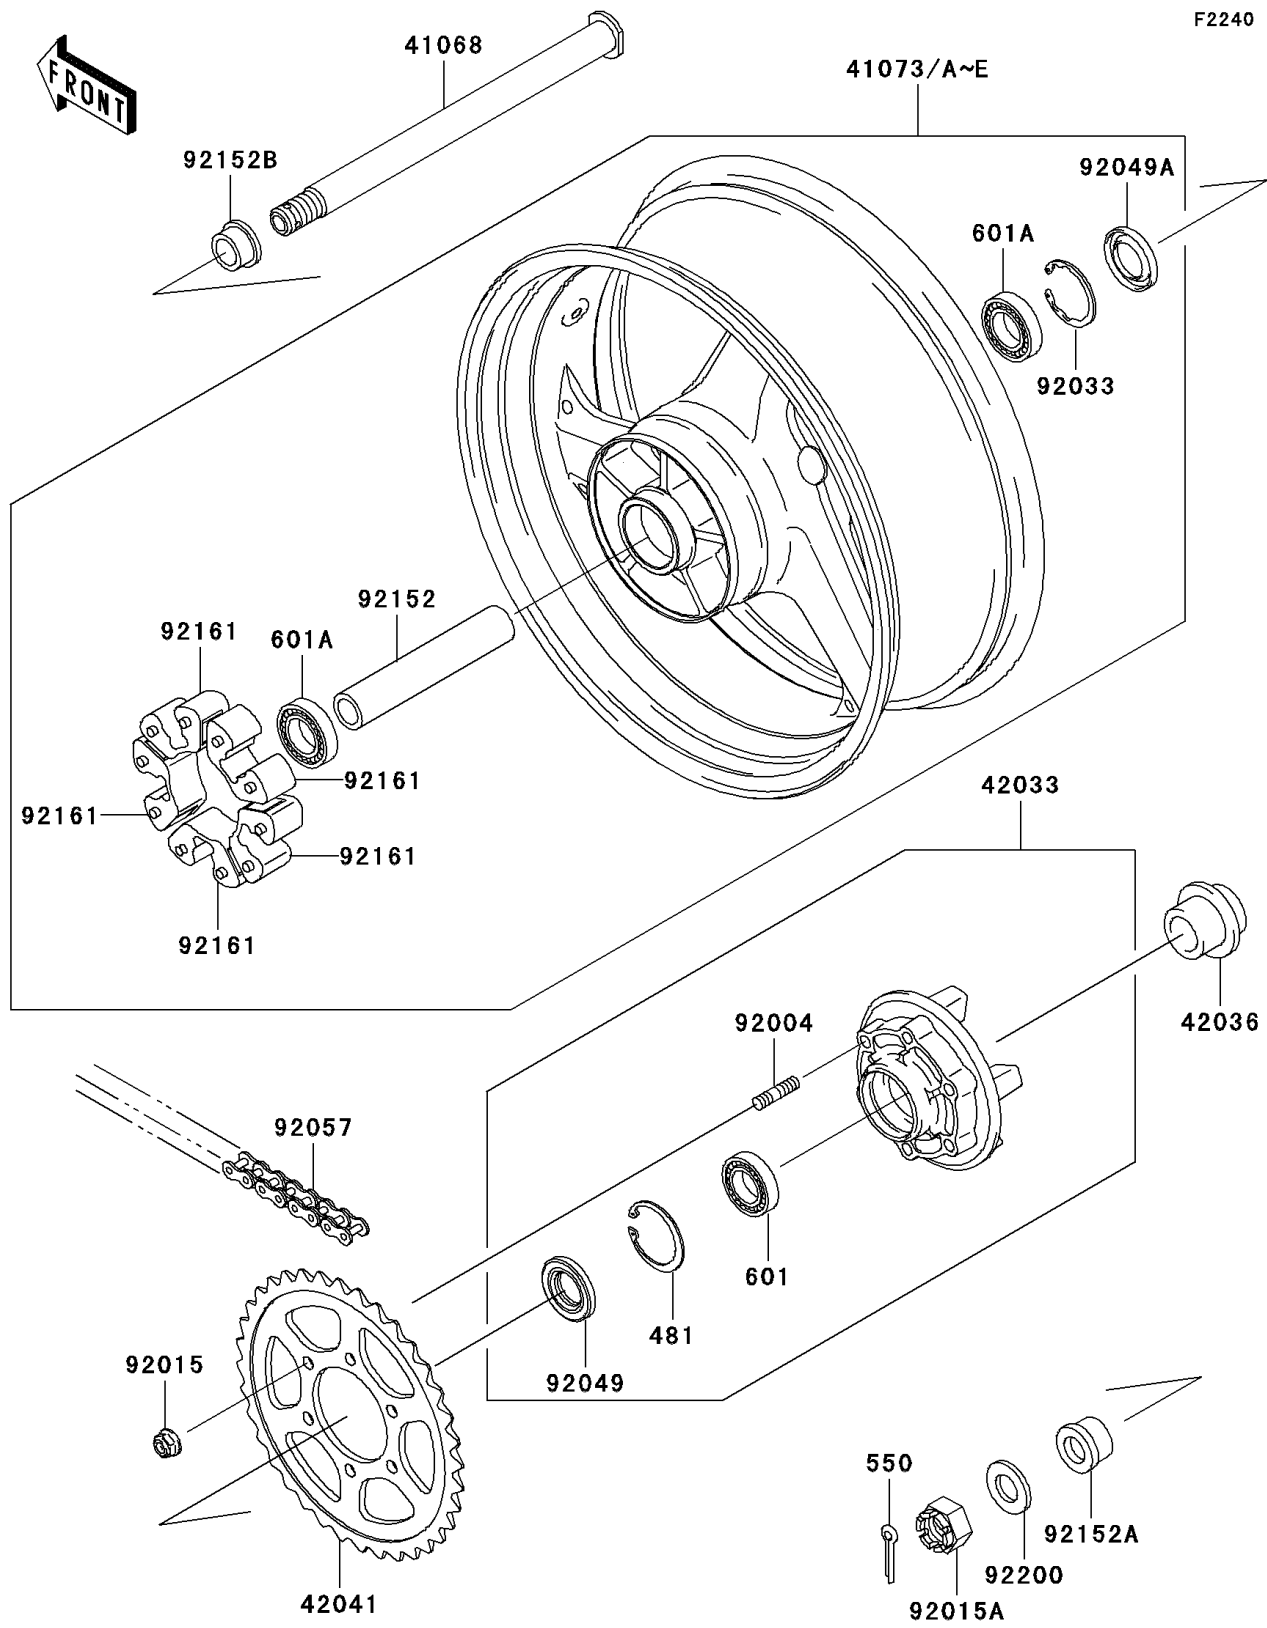

2005 Ninja® ZX™ -12R PARTS DIAGRAM

Rear Wheel/Chain

2005 Ninja® ZX™ -12R PARTS LIST

Rear Wheel/Chain

ITEM NAME	PART NUMBER	QUANTITY
CIRCLIP (Ref # 481)	481J5500	1
PIN-COTTER,4.0X40 (Ref # 550)	550D4040	1
BEARING-BALL,#6006G (Ref # 601)	601B6006G	1
BEARING-BALL (Ref # 601A)	601B6205UU	2
AXLE,RR (Ref # 41068)	41068-1416	1
WHEEL-ASSY,RR,BLACK (Ref # 41073C)	41073-1681-R2	1
COUPLING-ASSY,RR HUB (Ref # 42033)	42033-1203	1
SLEEVE,RR HUB,L=22 (Ref # 42036)	42036-1279	1
SPROCKET-HUB,46T (Ref # 42041)	42041-1523	1
STUD,10X19 (Ref # 92004)	92004-1275	6
NUT,FLANGED,10MM (Ref # 92015)	92015-1335	6
NUT,CASTLE,24MM (Ref # 92015A)	92015-1844	1
RING-SNAP,52MM (Ref # 92033)	92033-1043	1
SEAL-OIL,PJN40556 (Ref # 92049)	92049-1263	1
SEAL-OIL,RR HUB (Ref # 92049A)	92049-1375	1
CHAIN,DRIVE,DID50ZVM3X116L (Ref # 92057)	92057-1477	1
COLLAR,RR HUB,L=152.5 (Ref # 92152)	92152-1080	1
COLLAR,RR AXLE,LH,L=16.5 (Ref # 92152A)	92152-1181	1
COLLAR,RR AXLE,RH,L=16 (Ref # 92152B)	92152-1246	1
DAMPER,SHOCK,RR HUB (Ref # 92161)	92161-1286	5
WASHER,25.5X38X3.2 (Ref # 92200)	92200-1479	1