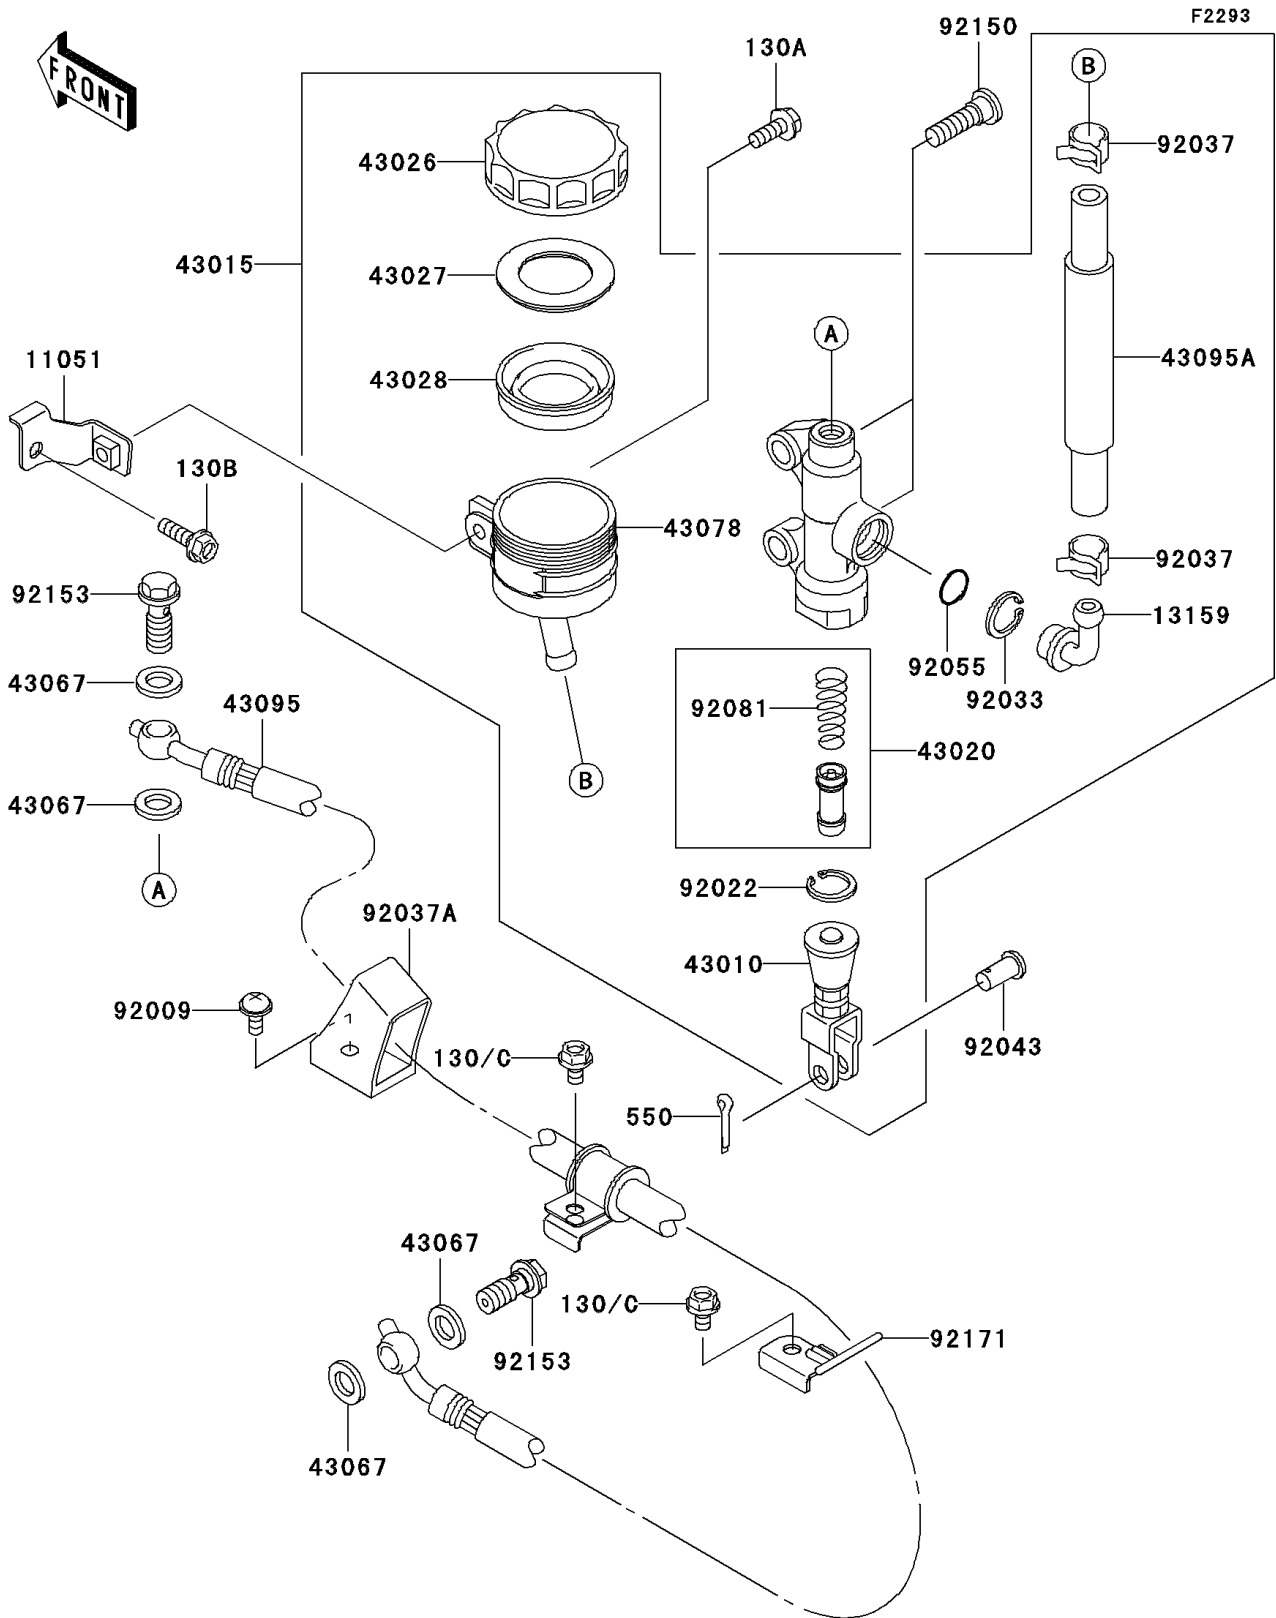

2004 Ninja® ZX™ -12R PARTS DIAGRAM

Rear Master Cylinder

2004 Ninja® ZX™-12R PARTS LIST

Rear Master Cylinder

ITEM NAME	PART NUMBER	QUANTITY
BOLT-FLANGED,6X16,BLACK (Ref # 130A)	130J0616	1
BOLT-FLANGED (Ref # 130B)	130J0620	1
BOLT-FLANGED (Ref # 130C)	130L0610	2
PIN-COTTER,2.0X15 (Ref # 550)	550D2015	1
BRACKET,RESERVOIR TANK (Ref # 11051)	11051-1378	1
CONNECTOR,RR MASTER CYLINDER (Ref # 13159)	13159-1052	1
ROD-ASSY-BRAKE (Ref # 43010)	43010-1055	1
CYLINDER-ASSY-MASTER,RR (Ref # 43015)	43015-1649	1
PISTON-COMP-BRAKE (Ref # 43020)	43020-1057	1
CAP-BRAKE (Ref # 43026)	43026-1051	1
PLATE-DIAPHRAGM (Ref # 43027)	43027-1051	1
DIAPHRAGM,MASTER CYLINDER (Ref # 43028)	43028-1057	1
WASHER,10.5X15X1.5 (Ref # 43067)	43067-001	4
RESERVOIR,RR MASTER CYLINDER (Ref # 43078)	43078-1082	1
HOSE-BRAKE,RR (Ref # 43095)	43095-1154	1
HOSE-BRAKE,RR MASTER CYLINDER (Ref # 43095A)	43095-1161	1
SCREW,6X10 (Ref # 92009)	92009-1661	1
WASHER,CIRCRIP (Ref # 92022)	92022-1601	1
RING-SNAP,20.5MM (Ref # 92033)	92033-1186	1
CLAMP,BRAKE HOSE (Ref # 92037)	92037-1547	2
CLAMP,HOSE (Ref # 92037A)	92037-1896	1
PIN,8MM (Ref # 92043)	92043-1303	1
RING-O,MASTER CYLINDER (Ref # 92055)	92055-1251	1
SPRING,MASTER CYLINDER (Ref # 92081)	92081-1737	1
BOLT,SOCKET,8X30 (Ref # 92150)	92150-1843	2
BOLT,OIL,L=23 (Ref # 92153)	92153-0627	2
CLAMP,BRAKE HOSE,RR (Ref # 92171)	92171-1162	1