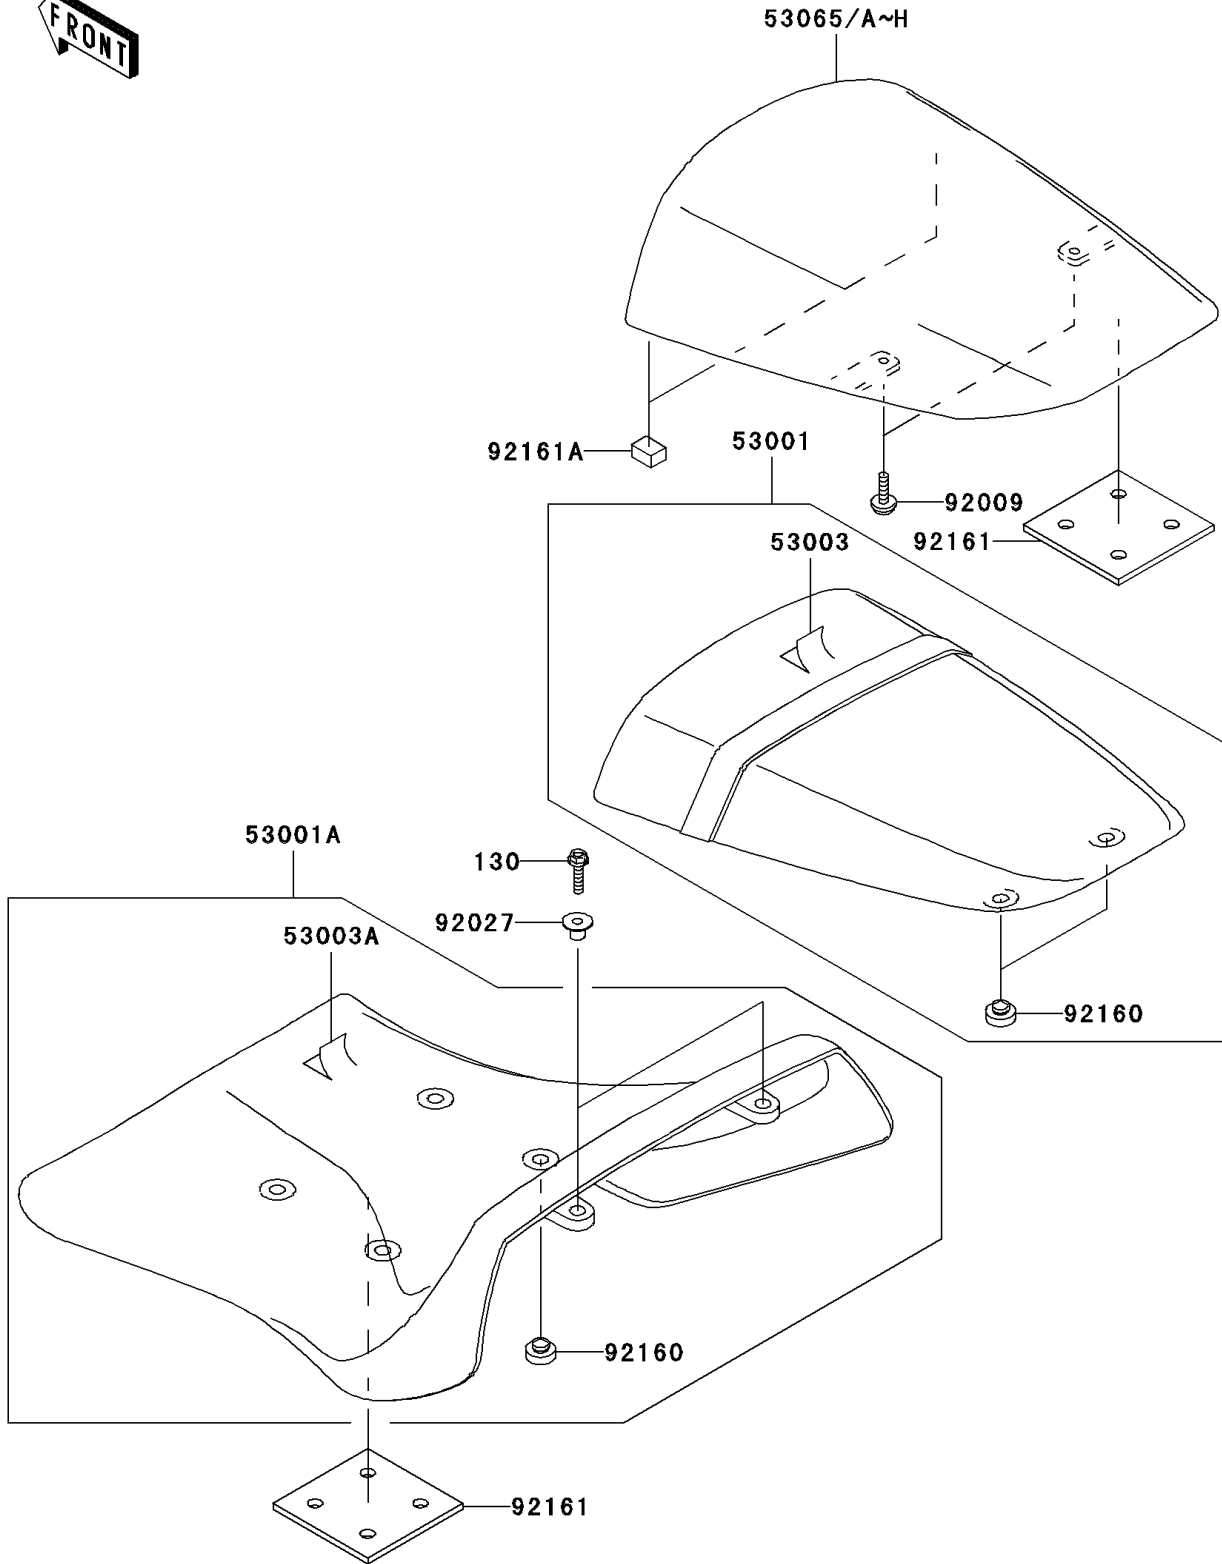

# 2004 Ninja® ZX™-12R PARTS DIAGRAM

Seat

F2510

## 2004 Ninja® ZX™ -12R PARTS LIST

### Seat

ITEM NAME	PART NUMBER	QUANTITY
BOLT-FLANGED,6X25 (Ref # 130)	130J0625	2
SEAT-ASSY,RR,W/BAND,BLACK (Ref # 53001)	53001-1959-MA	1
SEAT-ASSY,FR,BLACK (Ref # 53001A)	53001-1993-MA	1
LEATHER,REAR SEAT,BLACK (Ref # 53003)	53003-1445-MA	1
LEATHER,FRONT SEAT,BLACK (Ref # 53003A)	53003-1502-MA	1
COVER SEAT,C.T.BLUE (Ref # 53065C)	53065-1051-235	1
COVER SEAT,G.SILVER (Ref # 53065E)	53065-1051-474	1
SCREW,5X16 (Ref # 92009)	92009-1909	2
COLLAR,L=12 (Ref # 92027)	92027-1062	2
DAMPER,SEAT (Ref # 92160)	92160-1455	6
DAMPER (Ref # 92161)	92161-1149	2
DAMPER (Ref # 92161A)	92161-1164	2
COVER SEAT,M.S.BLACK (Ref # 53065F)	53065-1051-660	1