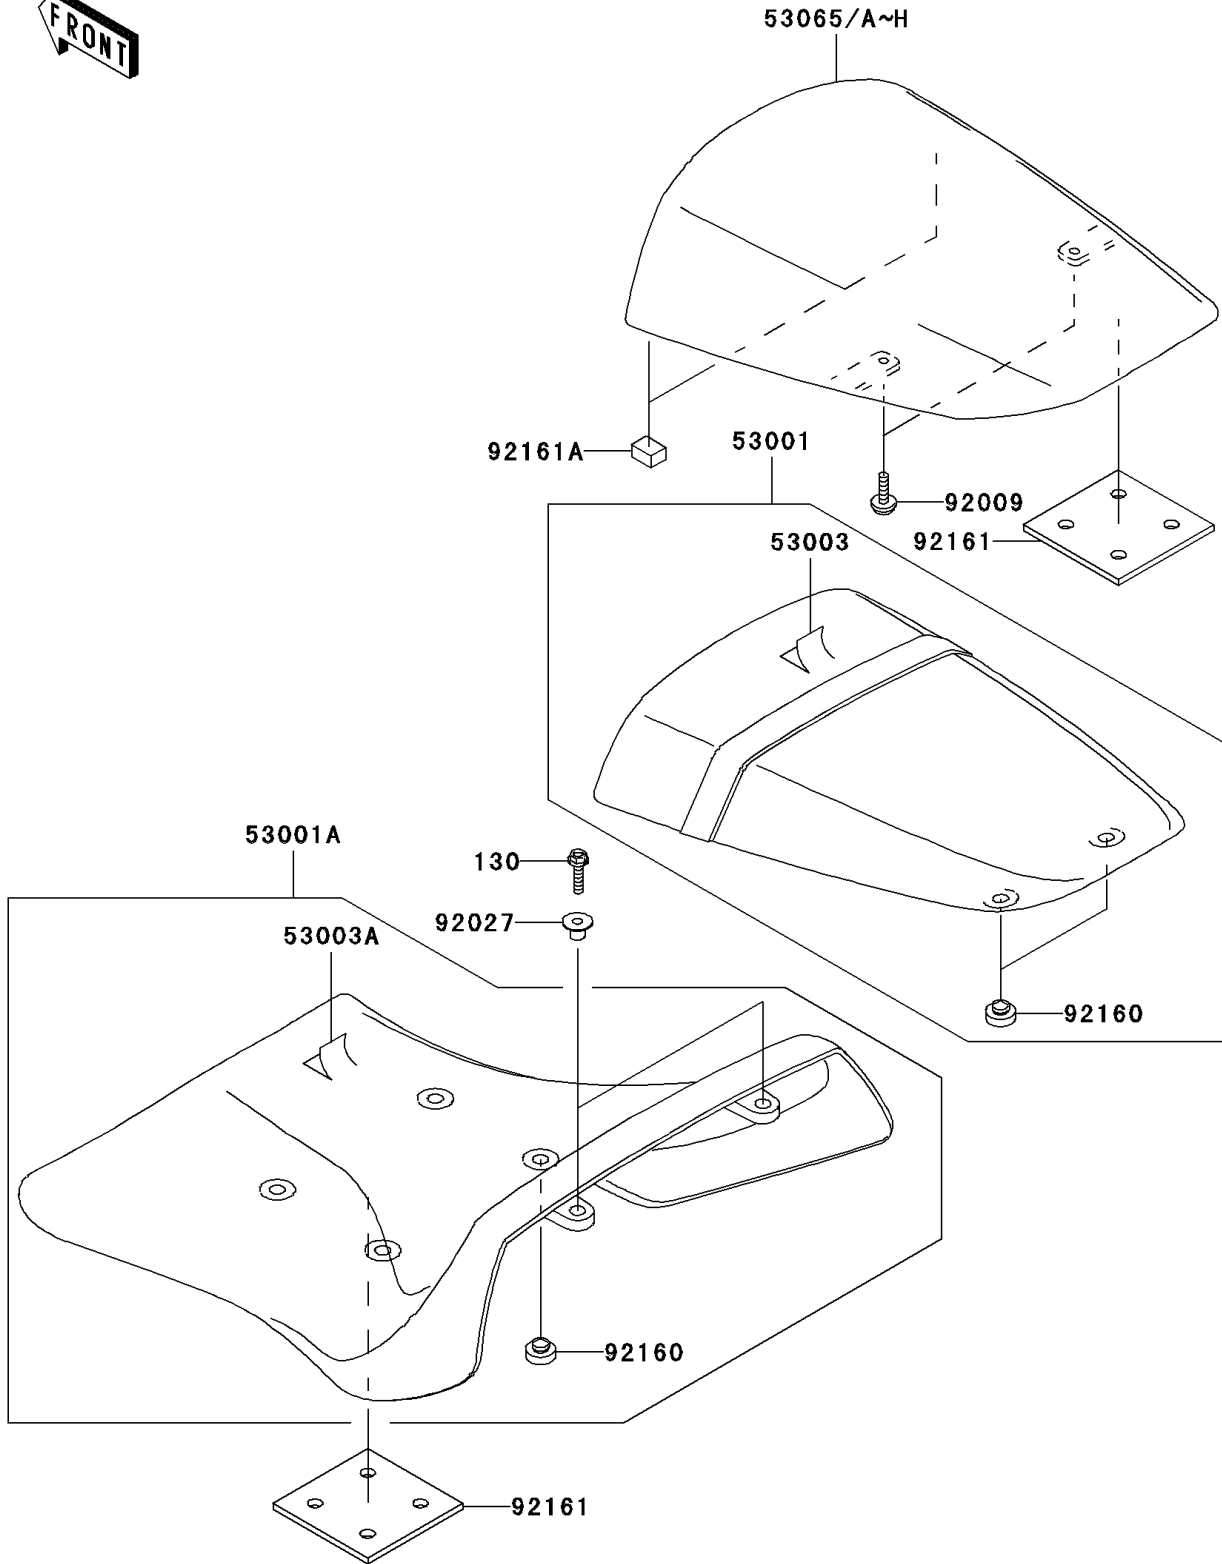

2004 Ninja® ZX™-12R PARTS DIAGRAM

Seat

F2510

2004 Ninja® ZX™ -12R PARTS LIST

Seat

ITEM NAME	PART NUMBER	QUANTITY
BOLT-FLANGED,6X25 (Ref # 130)	130J0625	2
SEAT-ASSY,RR,W/BAND,BLACK (Ref # 53001)	53001-1959-MA	1
SEAT-ASSY,FR,BLACK (Ref # 53001A)	53001-1993-MA	1
LEATHER,REAR SEAT,BLACK (Ref # 53003)	53003-1445-MA	1
LEATHER,FRONT SEAT,BLACK (Ref # 53003A)	53003-1502-MA	1
COVER SEAT,C.T.BLUE (Ref # 53065C)	53065-1051-235	1
COVER SEAT,G.SILVER (Ref # 53065E)	53065-1051-474	1
SCREW,5X16 (Ref # 92009)	92009-1909	2
COLLAR,L=12 (Ref # 92027)	92027-1062	2
DAMPER,SEAT (Ref # 92160)	92160-1455	6
DAMPER (Ref # 92161)	92161-1149	2
DAMPER (Ref # 92161A)	92161-1164	2
COVER SEAT,M.S.BLACK (Ref # 53065F)	53065-1051-660	1