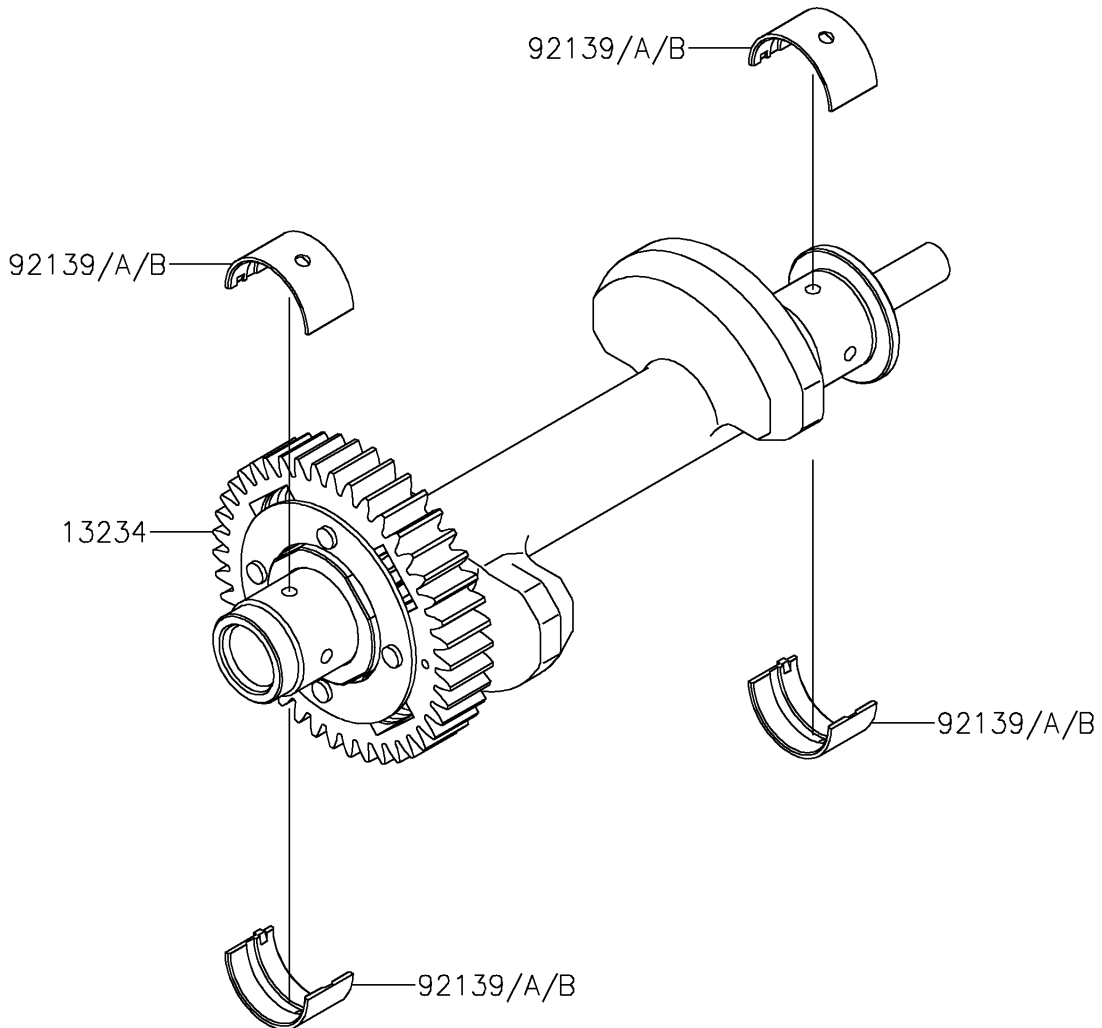

2025 Ninja 650 KRT Edition PARTS DIAGRAM

Balancer

E1323

2025 Ninja 650 KRT Edition PARTS LIST

Balancer

ITEM NAME	PART NUMBER	QUANTITY
SHAFT-COMP,BALANCER (Ref # 13234)	13234-0602	1
BUSHING,BALANCER,BLUE (Ref # 92139)	92139-0117	4
BUSHING,BALANCER,BLACK (Ref # 92139A)	92139-0118	AR
BUSHING,BALANCER,BROWN (Ref # 92139B)	92139-0119	AR