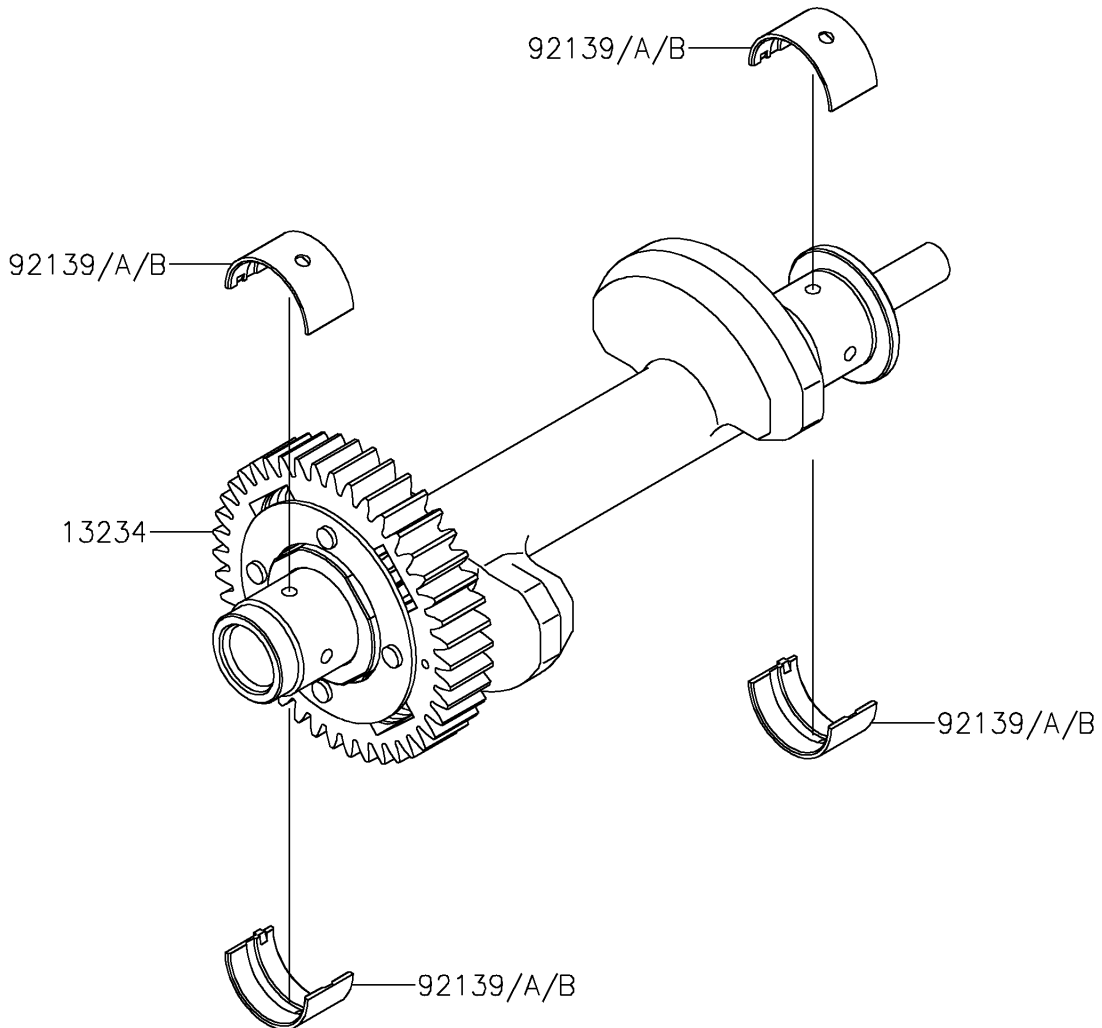

2025 NINJA® 650 PARTS DIAGRAM

Balancer

E1323

2025 NINJA® 650 PARTS LIST

Balancer

ITEM NAME	PART NUMBER	QUANTITY
SHAFT-COMP,BALANCER (Ref # 13234)	13234-0602	1
BUSHING,BALANCER,BLUE (Ref # 92139)	92139-0117	4
BUSHING,BALANCER,BLACK (Ref # 92139A)	92139-0118	AR
BUSHING,BALANCER,BROWN (Ref # 92139B)	92139-0119	AR