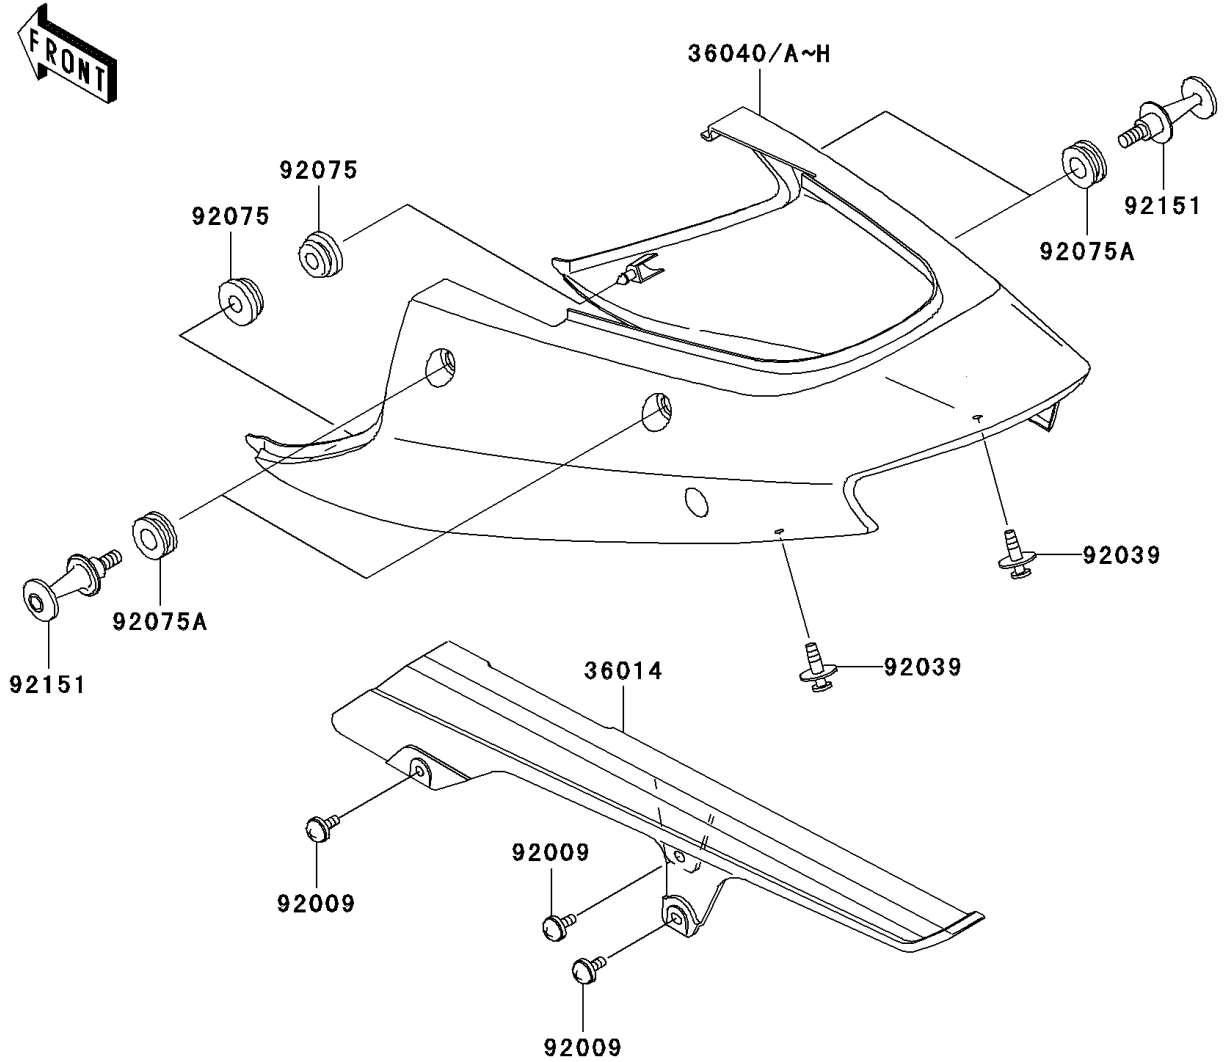

# 2004 Ninja® ZX™-12R PARTS DIAGRAM

Side Covers/Chain Cover

F2610

	(36040/A~H)	
	'02	(36040A) Black
		(36040B) Red
		(36040C) Blue
	'03	(36040) Red
		(36040D) Silver
		(36040G) Green
	'04	(36040C) Blue
		(36040E) Silver
	'05	(36040F) Black
(36040F) Black		
(36040H) Blue		

## 2004 Ninja® ZX™-12R PARTS LIST

### Side Covers/Chain Cover

ITEM NAME	PART NUMBER	QUANTITY
CASE-CHAIN (Ref # 36014)	36014-1237	1
COVER-TAIL,C.T.BLUE (Ref # 36040C)	36040-1053-235	1
COVER-TAIL,G.SILVER (Ref # 36040E)	36040-1053-474	1
SCREW,6X10 (Ref # 92009)	92009-1661	3
RIVET (Ref # 92039)	92039-1227	2
DAMPER (Ref # 92075)	92075-1011	2
DAMPER (Ref # 92075A)	92075-1634	4
BOLT (Ref # 92151)	92151-1552	4
COVER-TAIL,M.S.BLACK (Ref # 36040F)	36040-1053-660	1