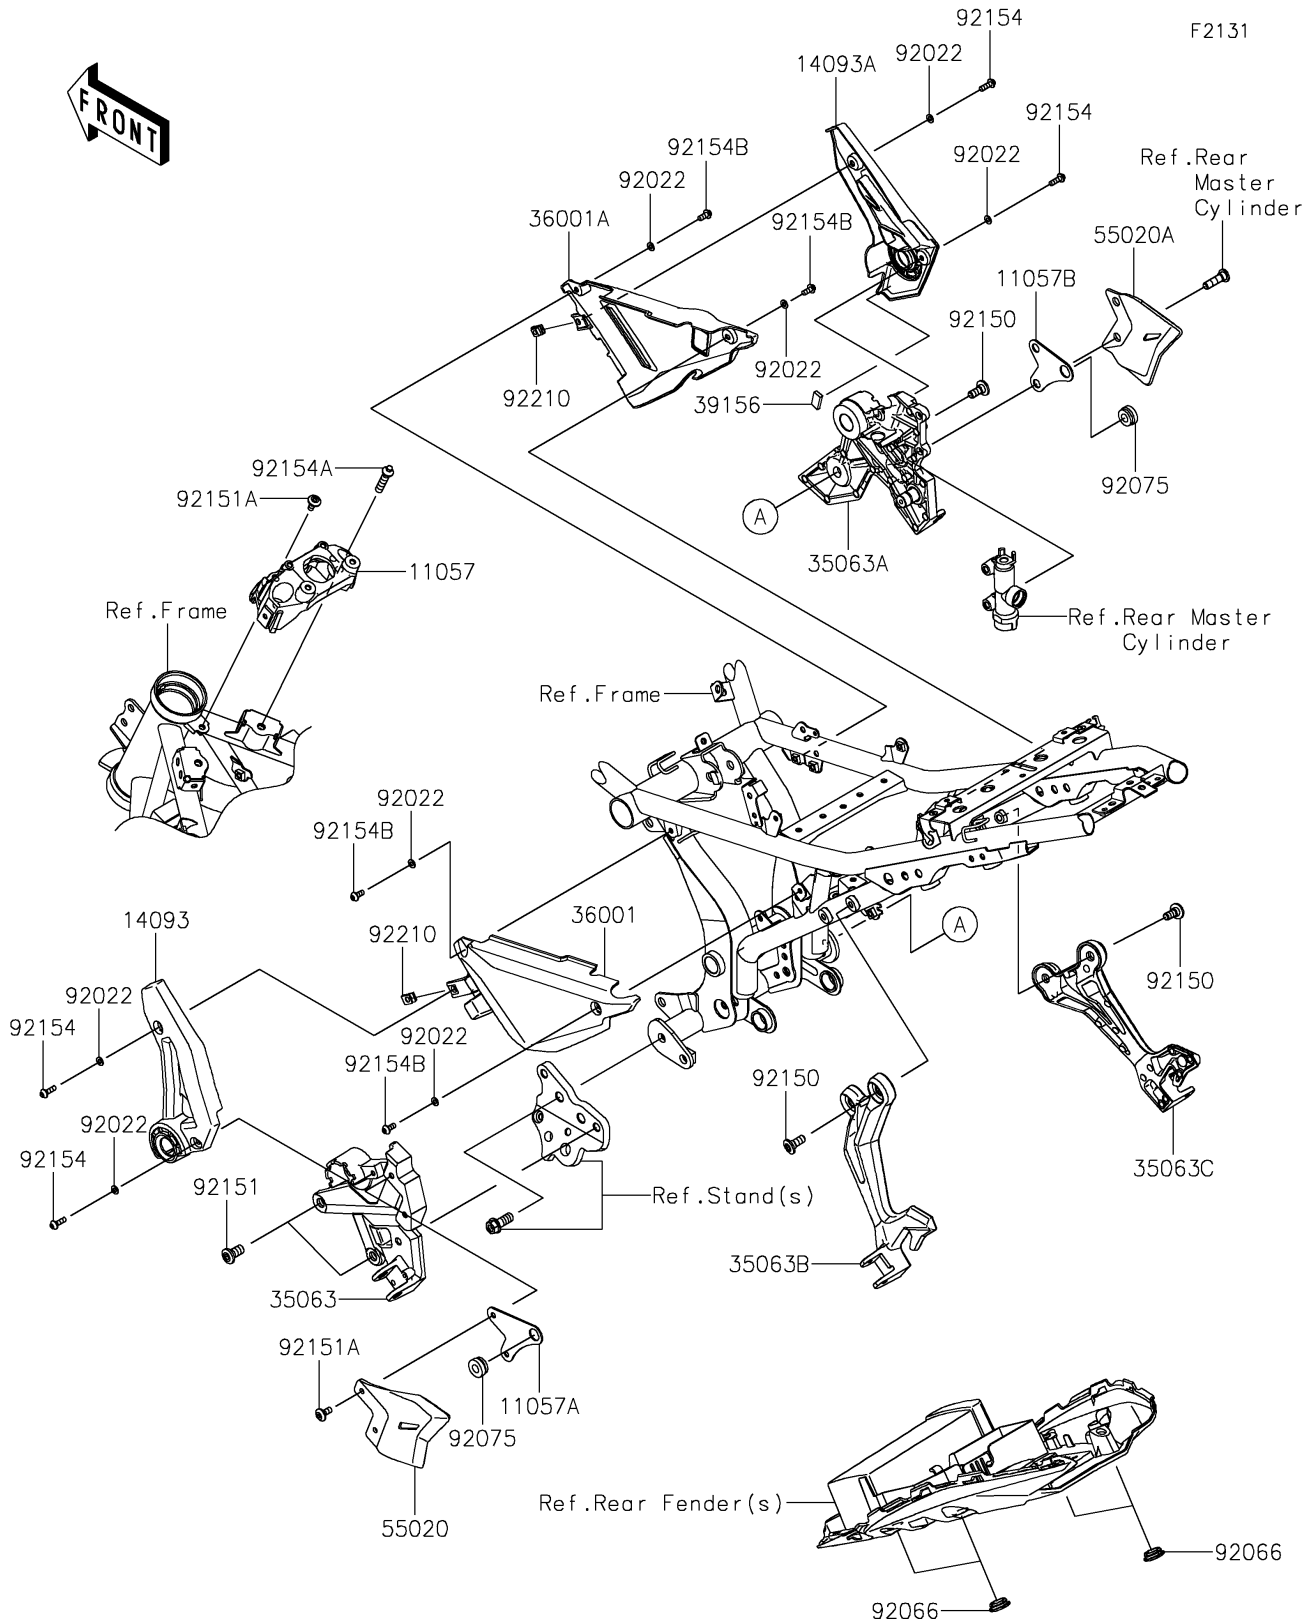

# 2025 NINJA® 650 PARTS DIAGRAM

## Frame Fittings

## 2025 NINJA® 650 PARTS LIST

### Frame Fittings

ITEM NAME	PART NUMBER	QUANTITY
BRACKET,IG. SWITCH (Ref # 11057)	11057-0079	1
BRACKET,STEP STAY,LH (Ref # 11057A)	11057-0476	1
BRACKET,STEP STAY,RH (Ref # 11057B)	11057-0477	1
COVER,STEP,LH,F.S.BLACK (Ref # 14093)	14093-0480-18T	1
COVER,STEP,RH,F.S.BLACK (Ref # 14093A)	14093-0623-18T	1
STAY,STEP,FR,LH,F.S.BLACK (Ref # 35063)	35063-1348-18R	1
STAY,STEP,FR,RH,F.S.BLACK (Ref # 35063A)	35063-1349-18R	1
STAY,STEP,RR,LH,F.S.BLACK (Ref # 35063B)	35063-1350-18R	1
STAY,STEP,RR,RH,F.S.BLACK (Ref # 35063C)	35063-1351-18R	1
COVER-SIDE,LH (Ref # 36001)	36001-0642	1
COVER-SIDE,RH (Ref # 36001A)	36001-0643	1
PAD,20X10X4 (Ref # 39156)	39156-2839	1
GUARD,HEEL,LH (Ref # 55020)	55020-1956	1
GUARD,HEEL,RH (Ref # 55020A)	55020-1957	1
WASHER,5.1X10X1.0 (Ref # 92022)	92022-1977	8
PLUG (Ref # 92066)	92066-0096	4
DAMPER (Ref # 92075)	92075-277	2
BOLT,SOCKET,8X20 (Ref # 92150)	92150-1760	5
BOLT,SOCKET,10X20 (Ref # 92151)	92151-1557	2
BOLT,SOCKET,6X14 (Ref # 92151A)	92151-1654	3
BOLT,SOCKET,5X16 (Ref # 92154)	92154-0209	4
BOLT,TORX,8X35 (Ref # 92154A)	92154-0730	2
BOLT,SOCKET,5X12 (Ref # 92154B)	92154-0917	4
NUT,PLATE,5MM (Ref # 92210)	92210-0935	2