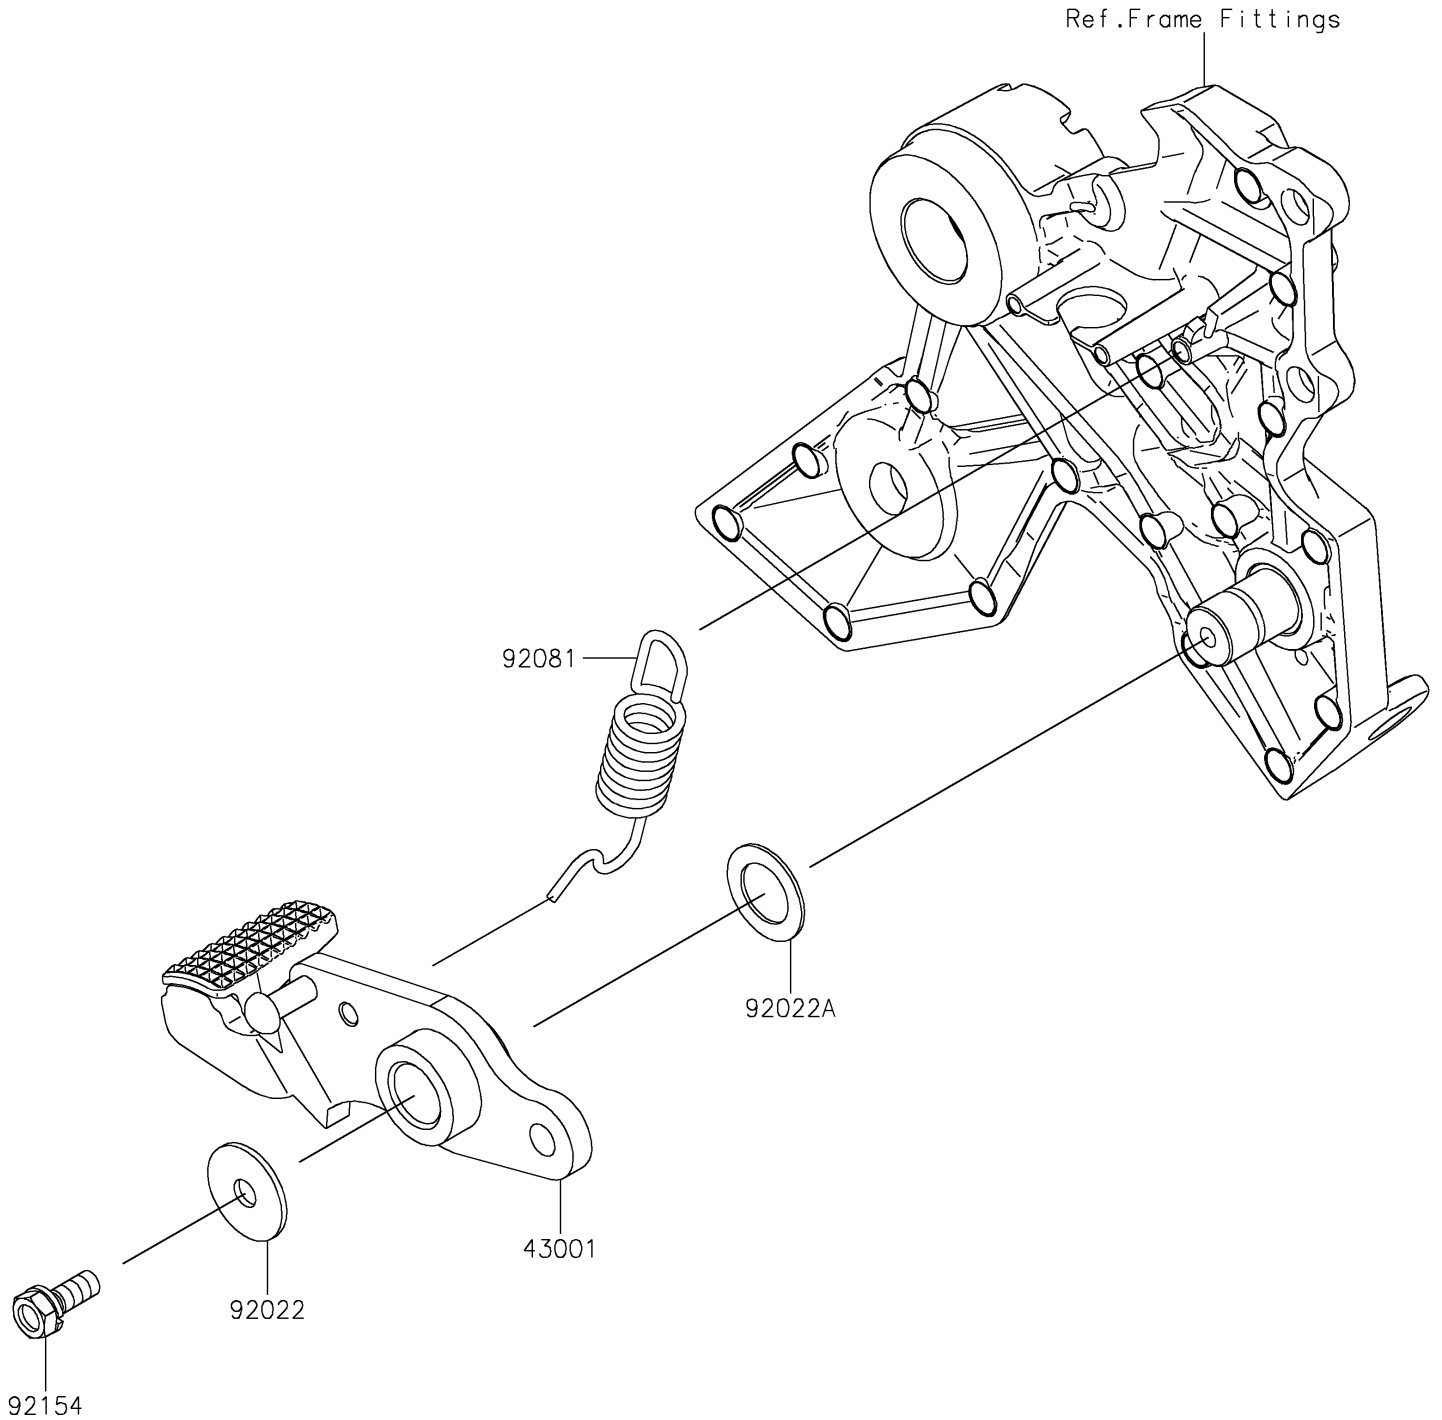

2025 Ninja 650 KRT Edition PARTS DIAGRAM

Brake Pedal/Torque Link

F2260

2025 Ninja 650 KRT Edition PARTS LIST

Brake Pedal/Torque Link

ITEM NAME	PART NUMBER	QUANTITY
LEVER-BRAKE,PEDAL (Ref # 43001)	43001-0748	1
WASHER,7X24X1.6 (Ref # 92022)	92022-228	1
WASHER,15.3X24X1 (Ref # 92022A)	92022-326	1
SPRING,BRAKE PEDAL (Ref # 92081)	92081-1833	1
BOLT,UPSET-WS,6X16 (Ref # 92154)	92154-0935	1